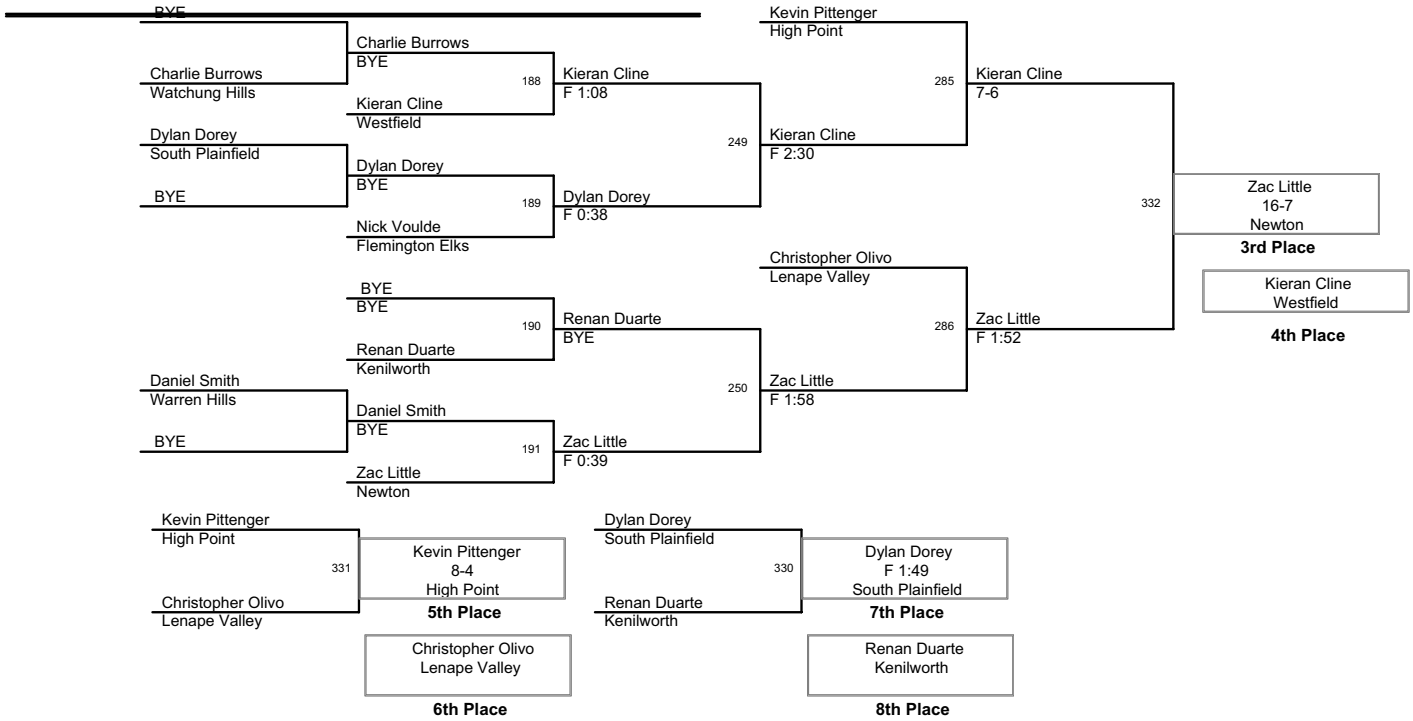

2008 NJGSWL
Championships
140 Lbs

2008 NJGSWL
Championships
150 Lbs

2008 NJGSWL
Championships
175 Lbs

2008 NJGSWL
Championships
240 Lbs