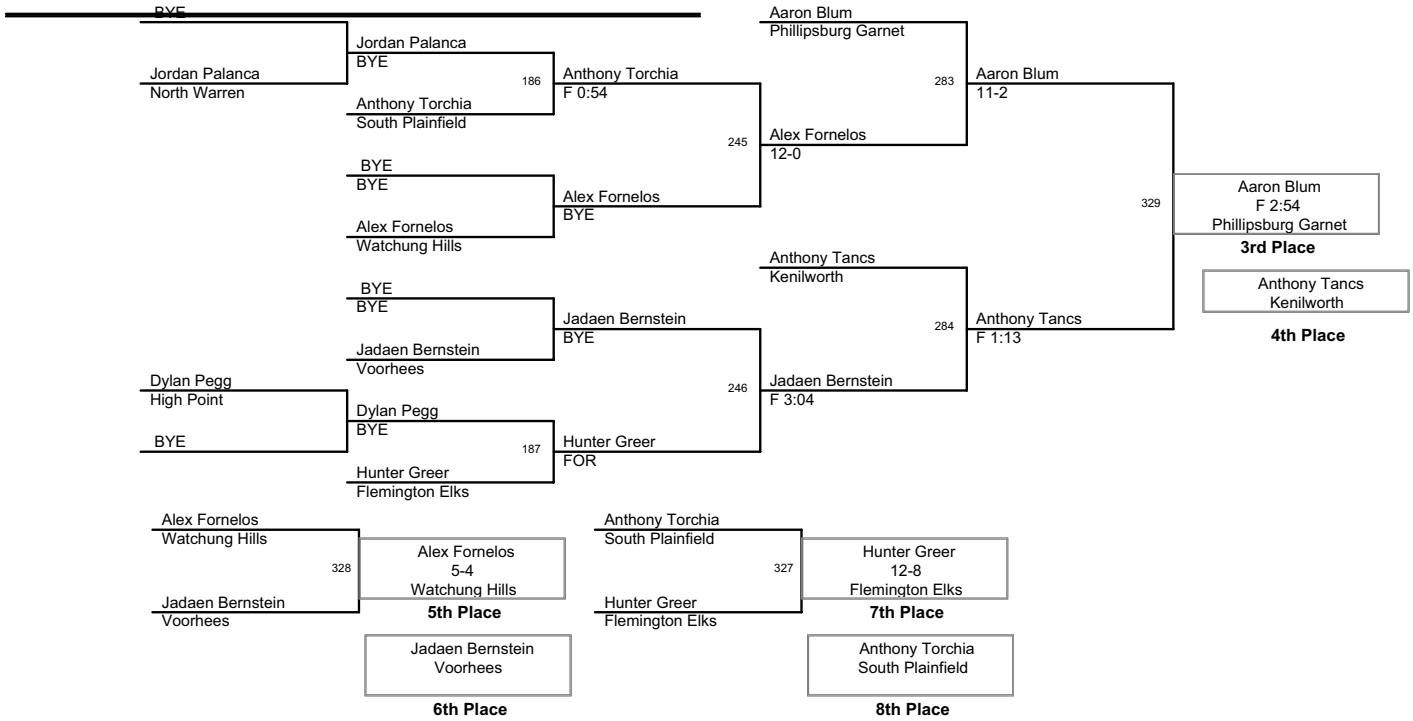

2008 NJGSWL
Championships
140 Lbs

2008 NJGSWL
Championships
150 Lbs

2008 NJGSWL
Championships
175 Lbs

2008 NJGSWL
Championships
240 Lbs