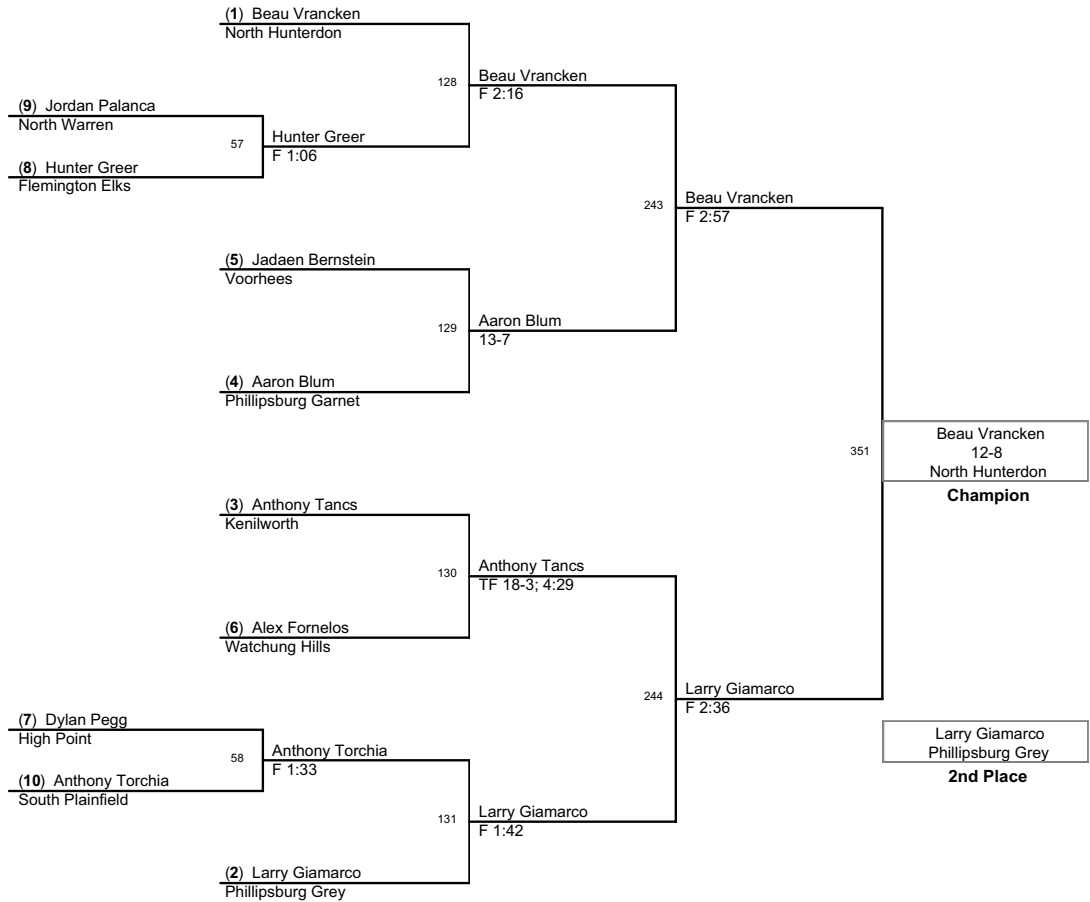

2008 NJGSWL
Championships
140 Lbs

2008 NJGSWL
Championships
150 Lbs

2008 NJGSWL
Championships
175 Lbs

2008 NJGSWL
Championships
240 Lbs