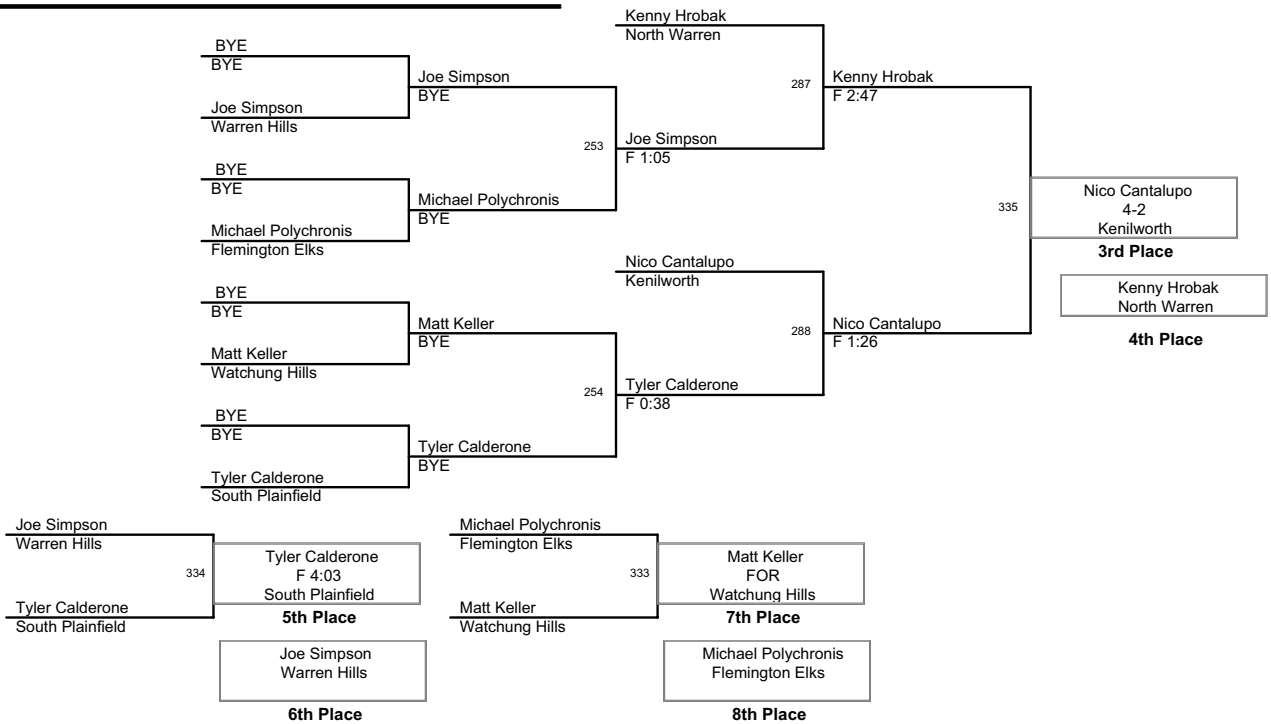

2008 NJGSWL
Championships
140 Lbs

2008 NJGSWL
Championships
150 Lbs

2008 NJGSWL
Championships
175 Lbs

2008 NJGSWL
Championships
240 Lbs