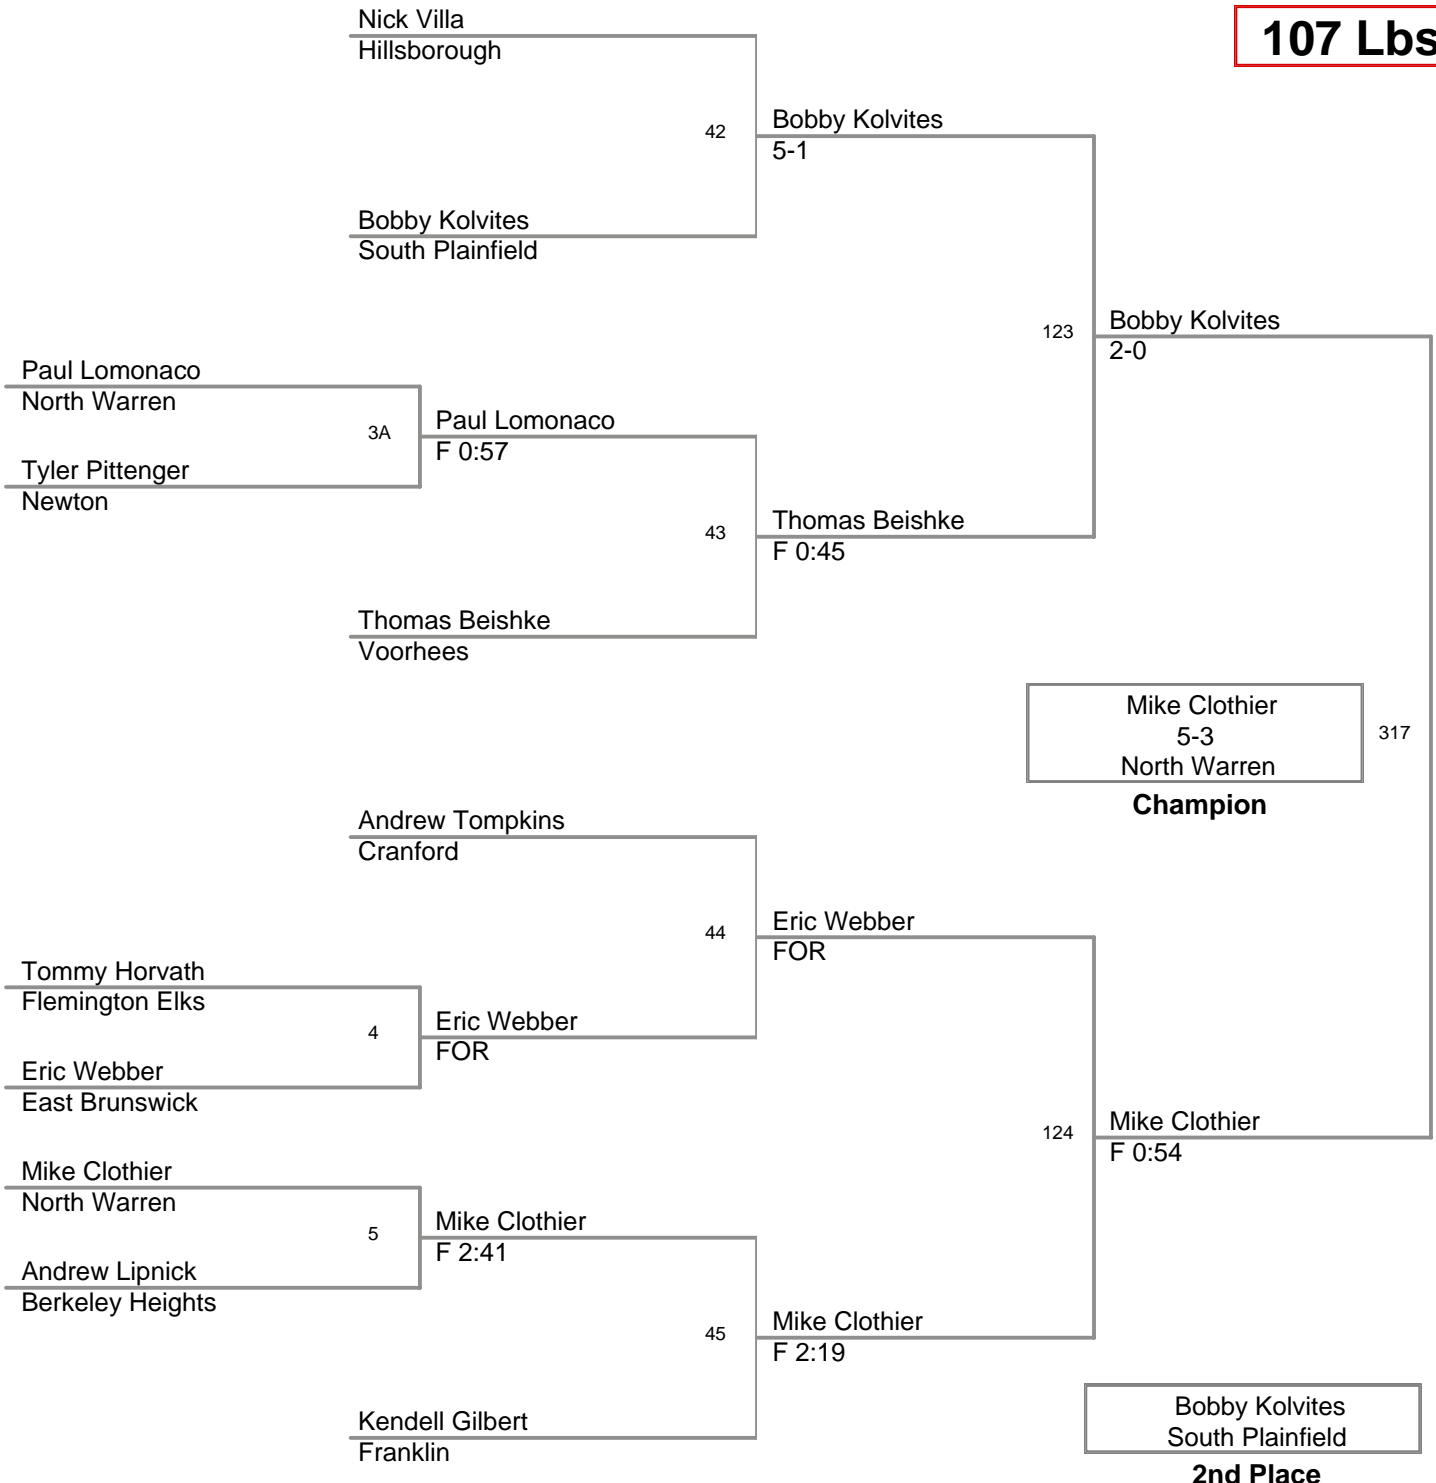

2009 NJGSWL JV
Championships

107 Lbs