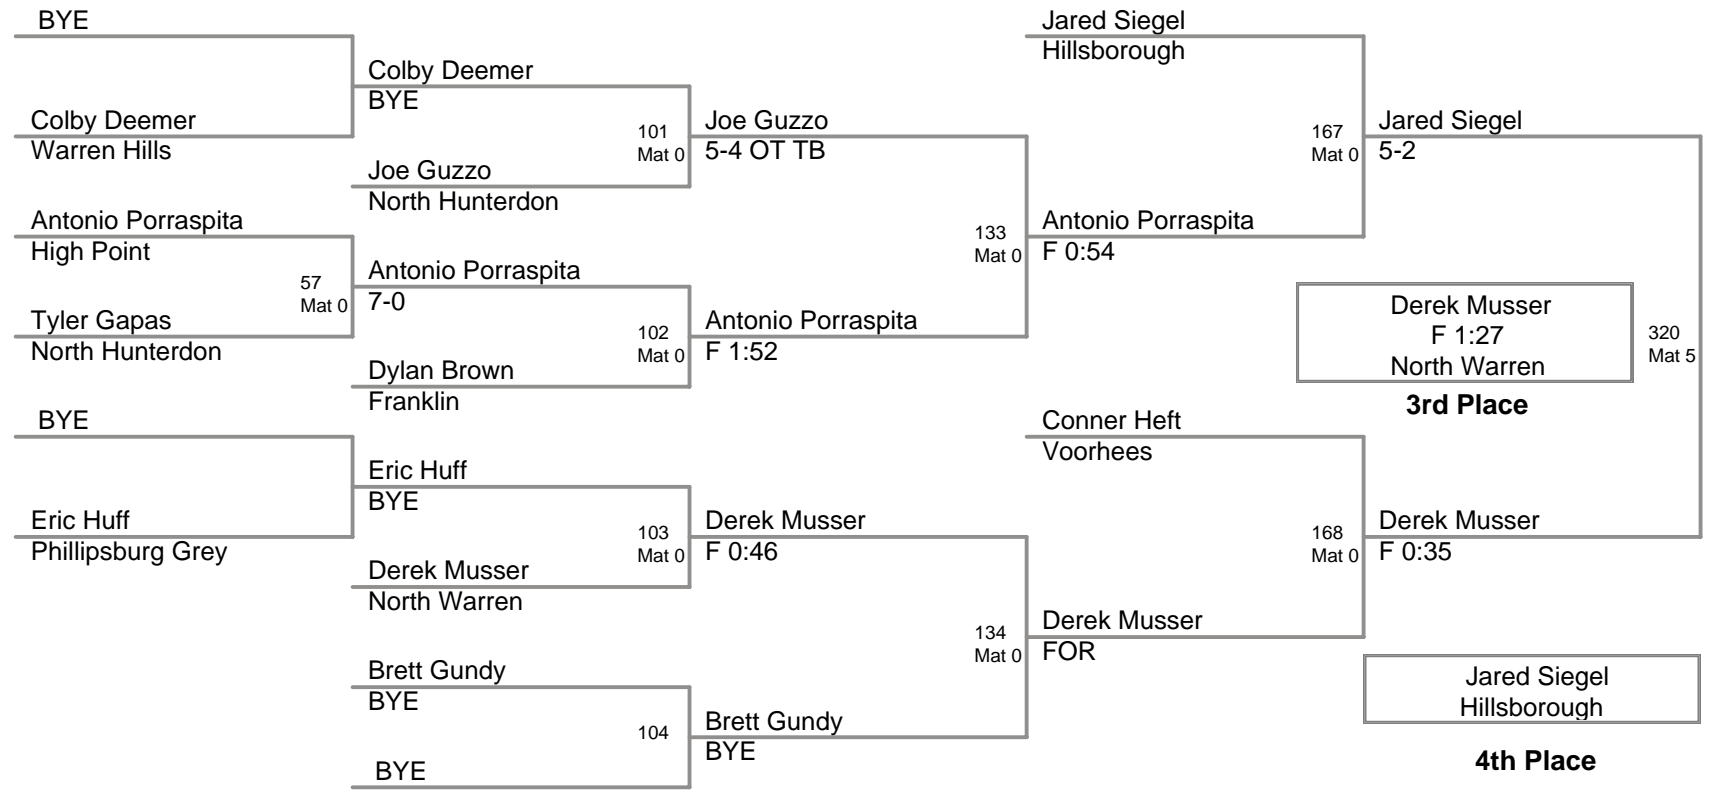

2009 NJGSWL JV
Championships

119 Lbs