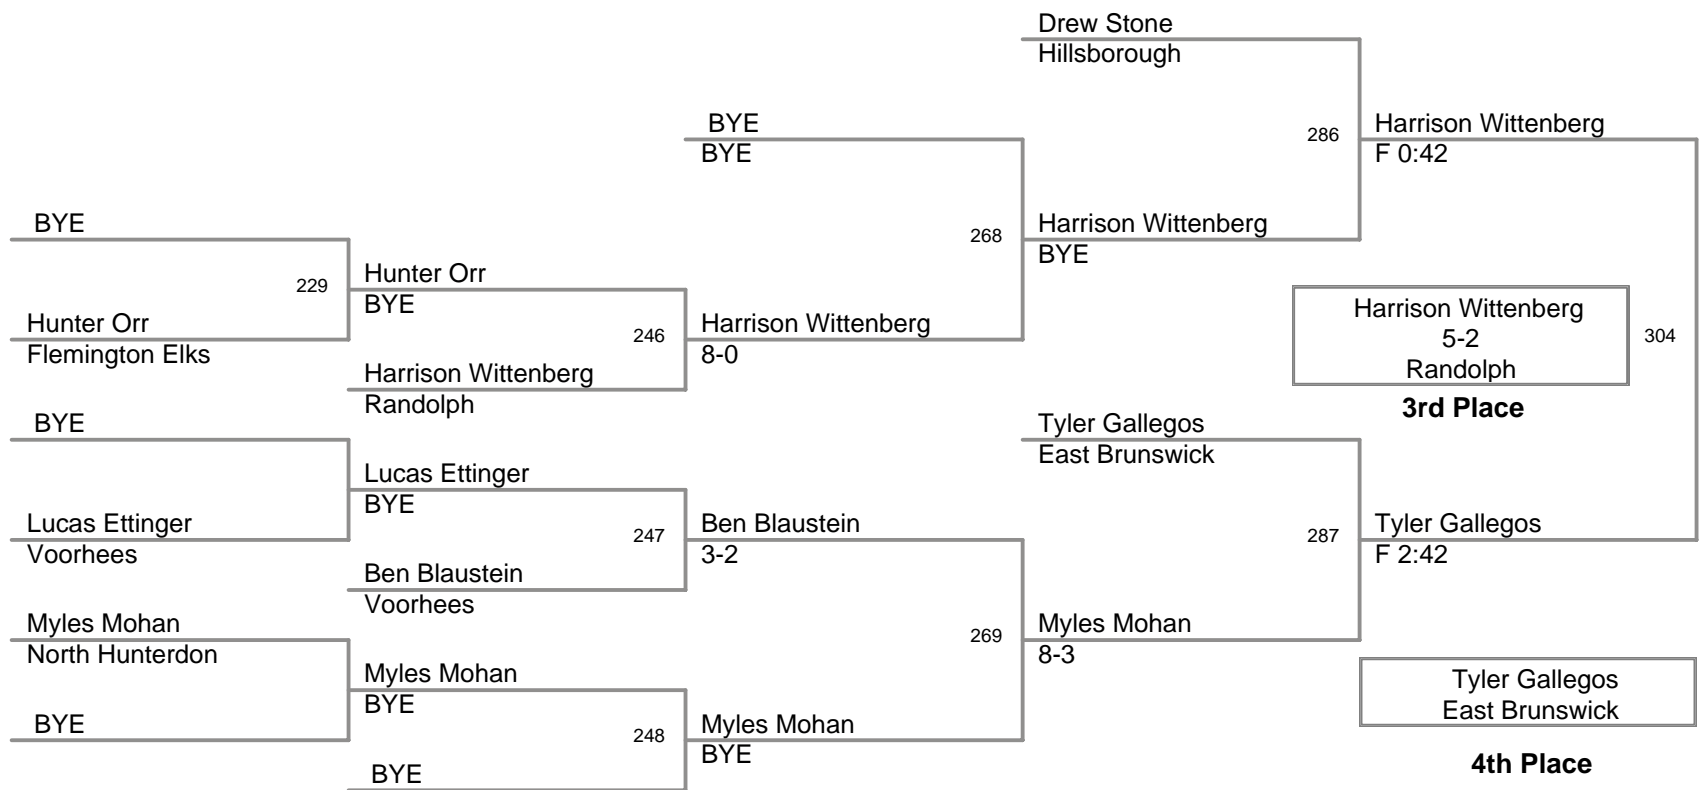

2009 NJGSWL JV
Championships

65 Lbs

2009 NJGSWL JV
Championships

70 Lbs

2009 NJGSWL JV
Championships

75 Lbs

2009 NJGSWL JV
Championships

80 Lbs