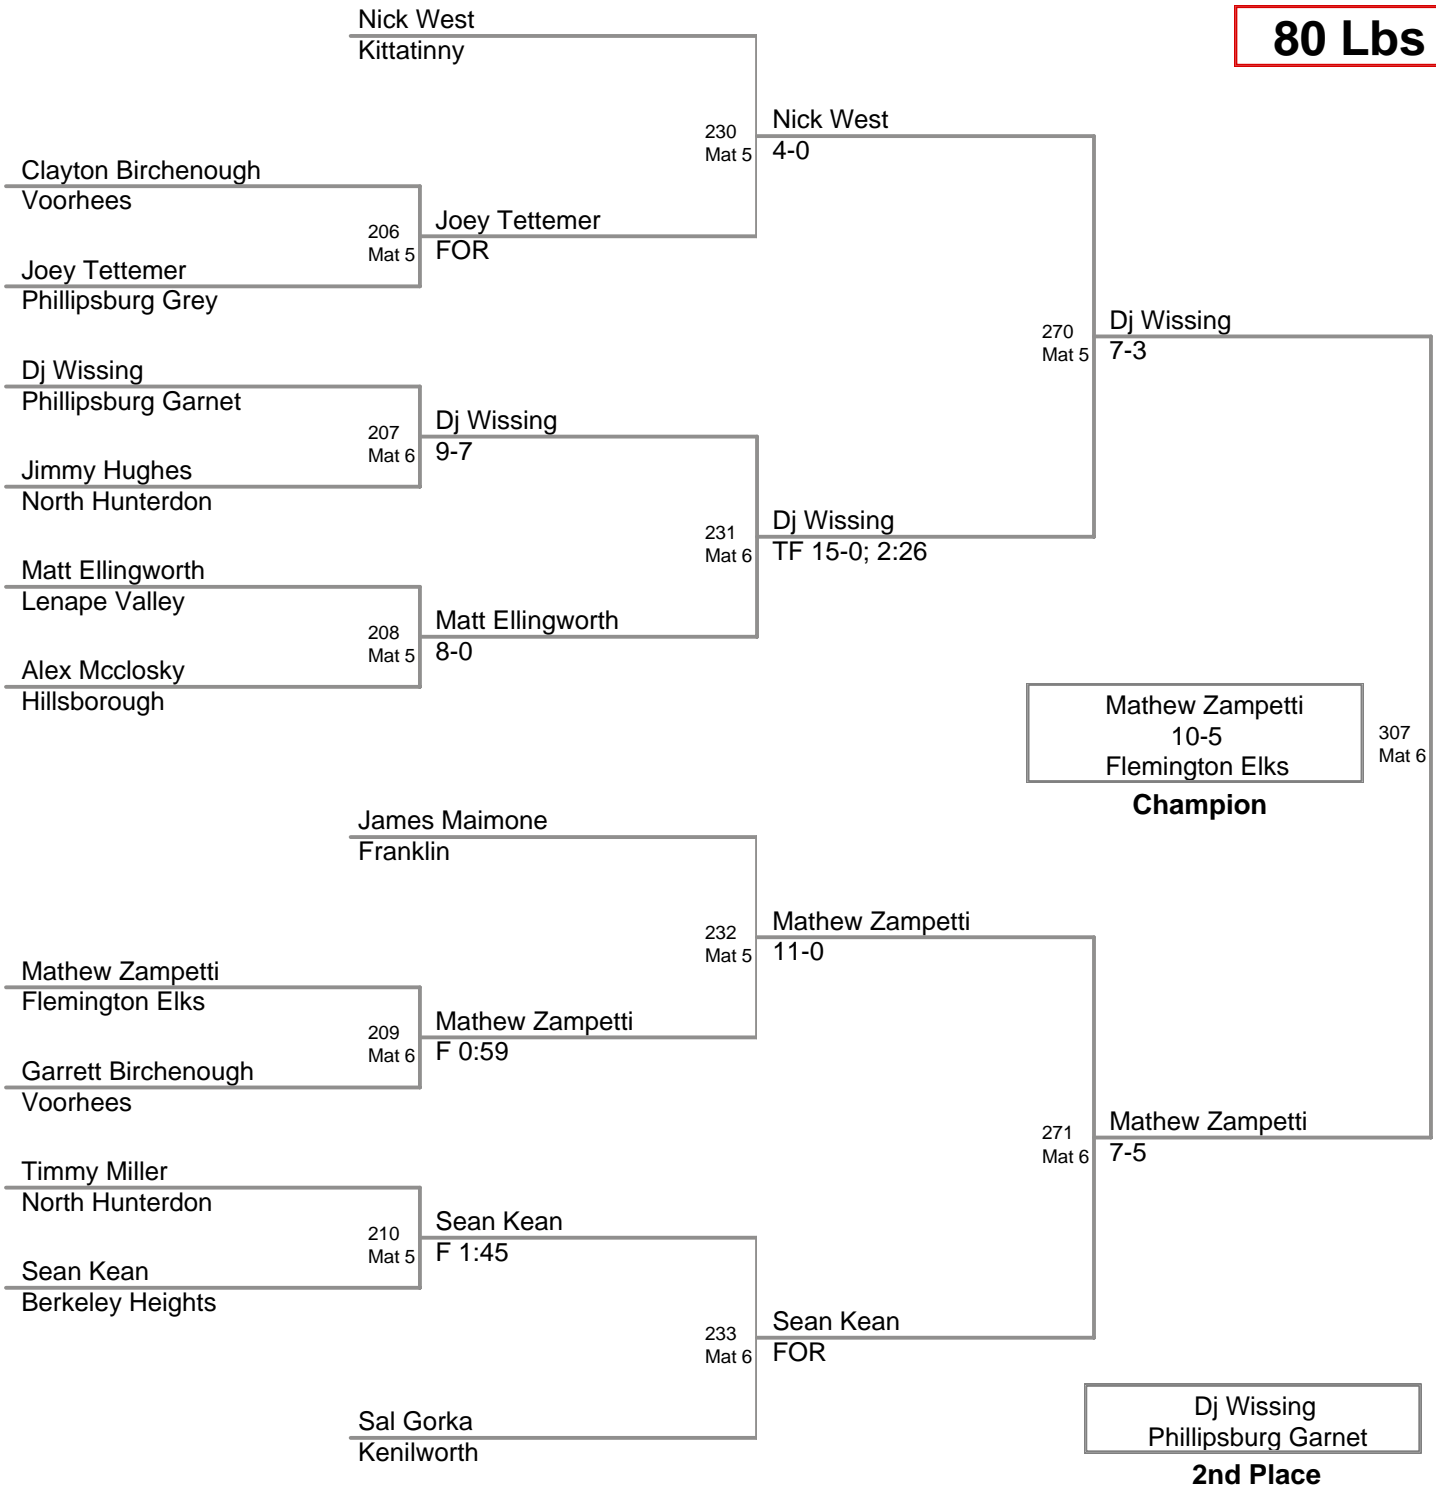

2009 NJGSWL JV
Championships

65 Lbs

2009 NJGSWL JV
Championships

70 Lbs

2009 NJGSWL JV
Championships

75 Lbs

2009 NJGSWL JV
Championships

80 Lbs