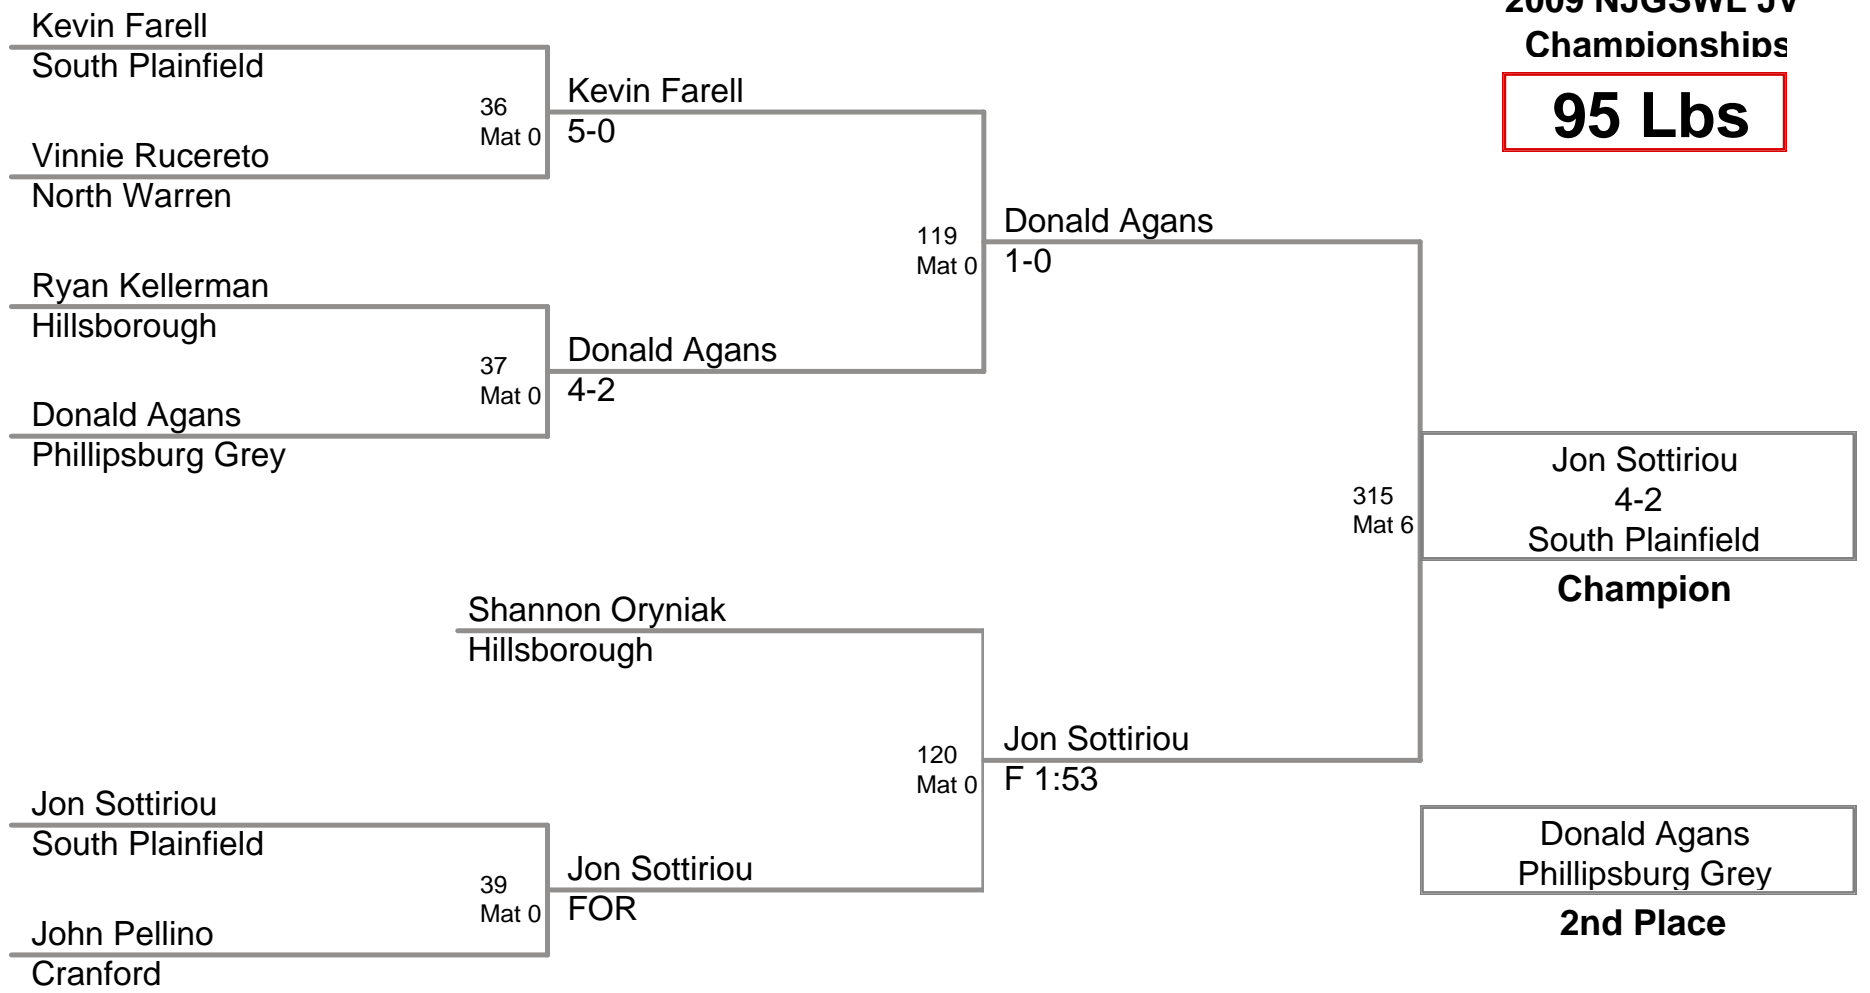

2009 NJGSWL JV
Championships

85 Lbs

2009 NJGSWL JV
Championships

90 Lbs

2009 NJGSWL JV
Championships

95 Lbs

2009 NJGSWL JV
Championships

100 Lbs