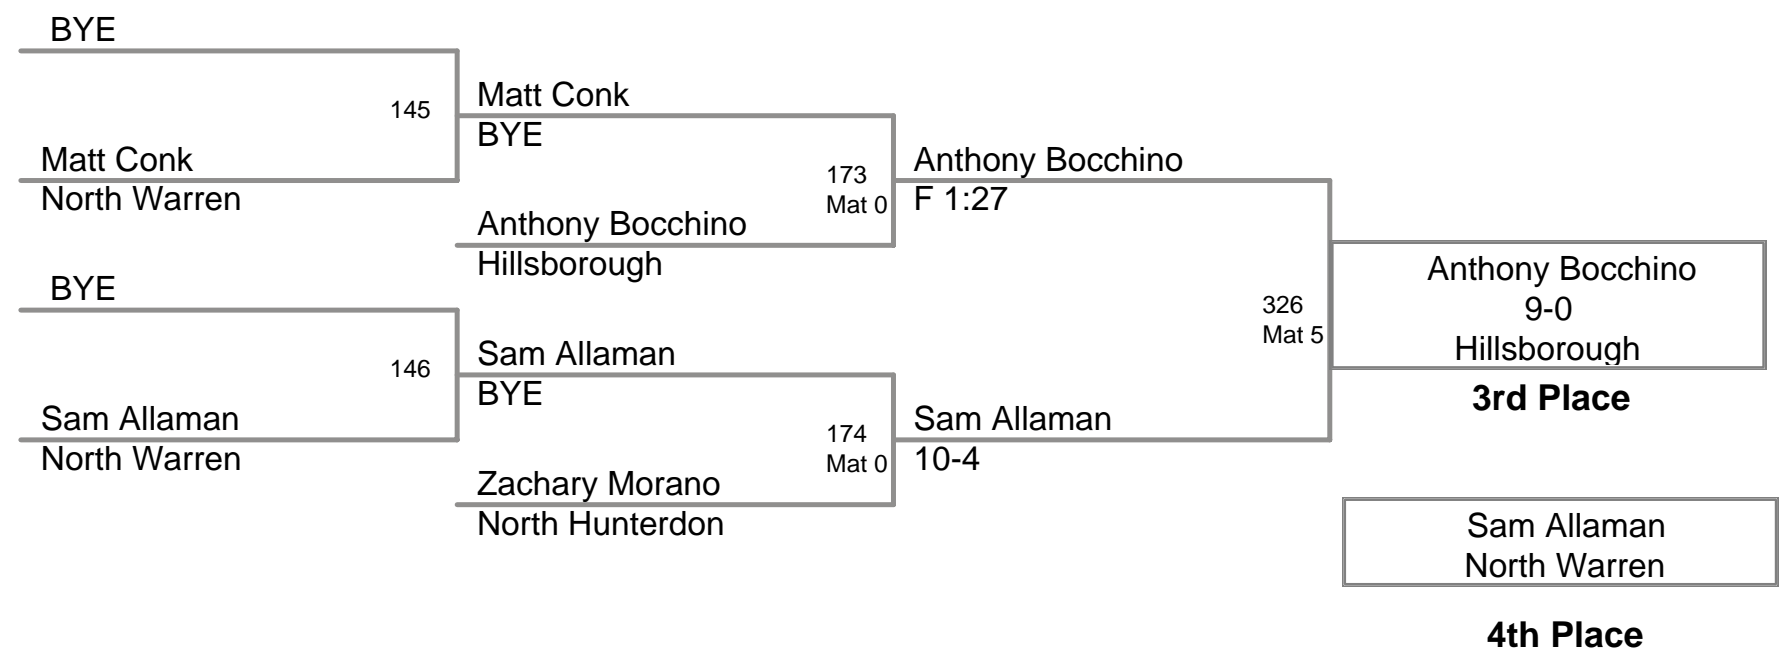

2009 NJGSWL JV
Championships

140 Lbs