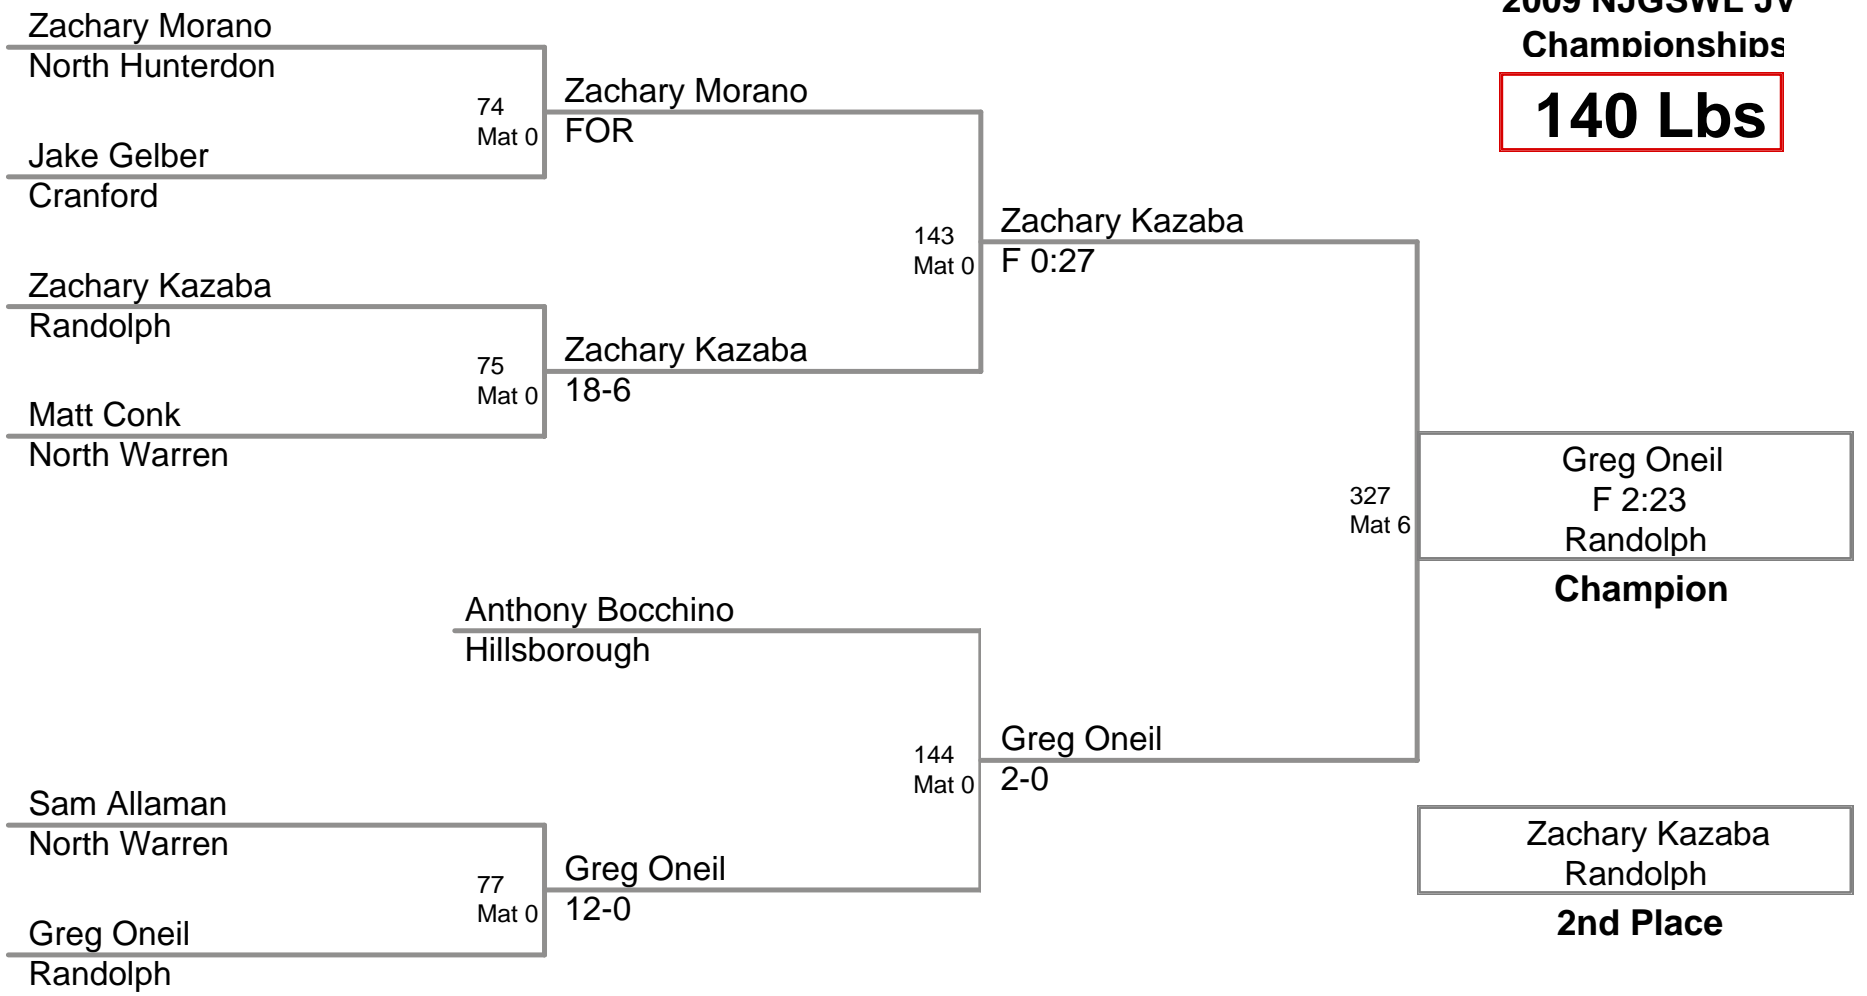

2009 NJGSWL JV
Championships

140 Lbs