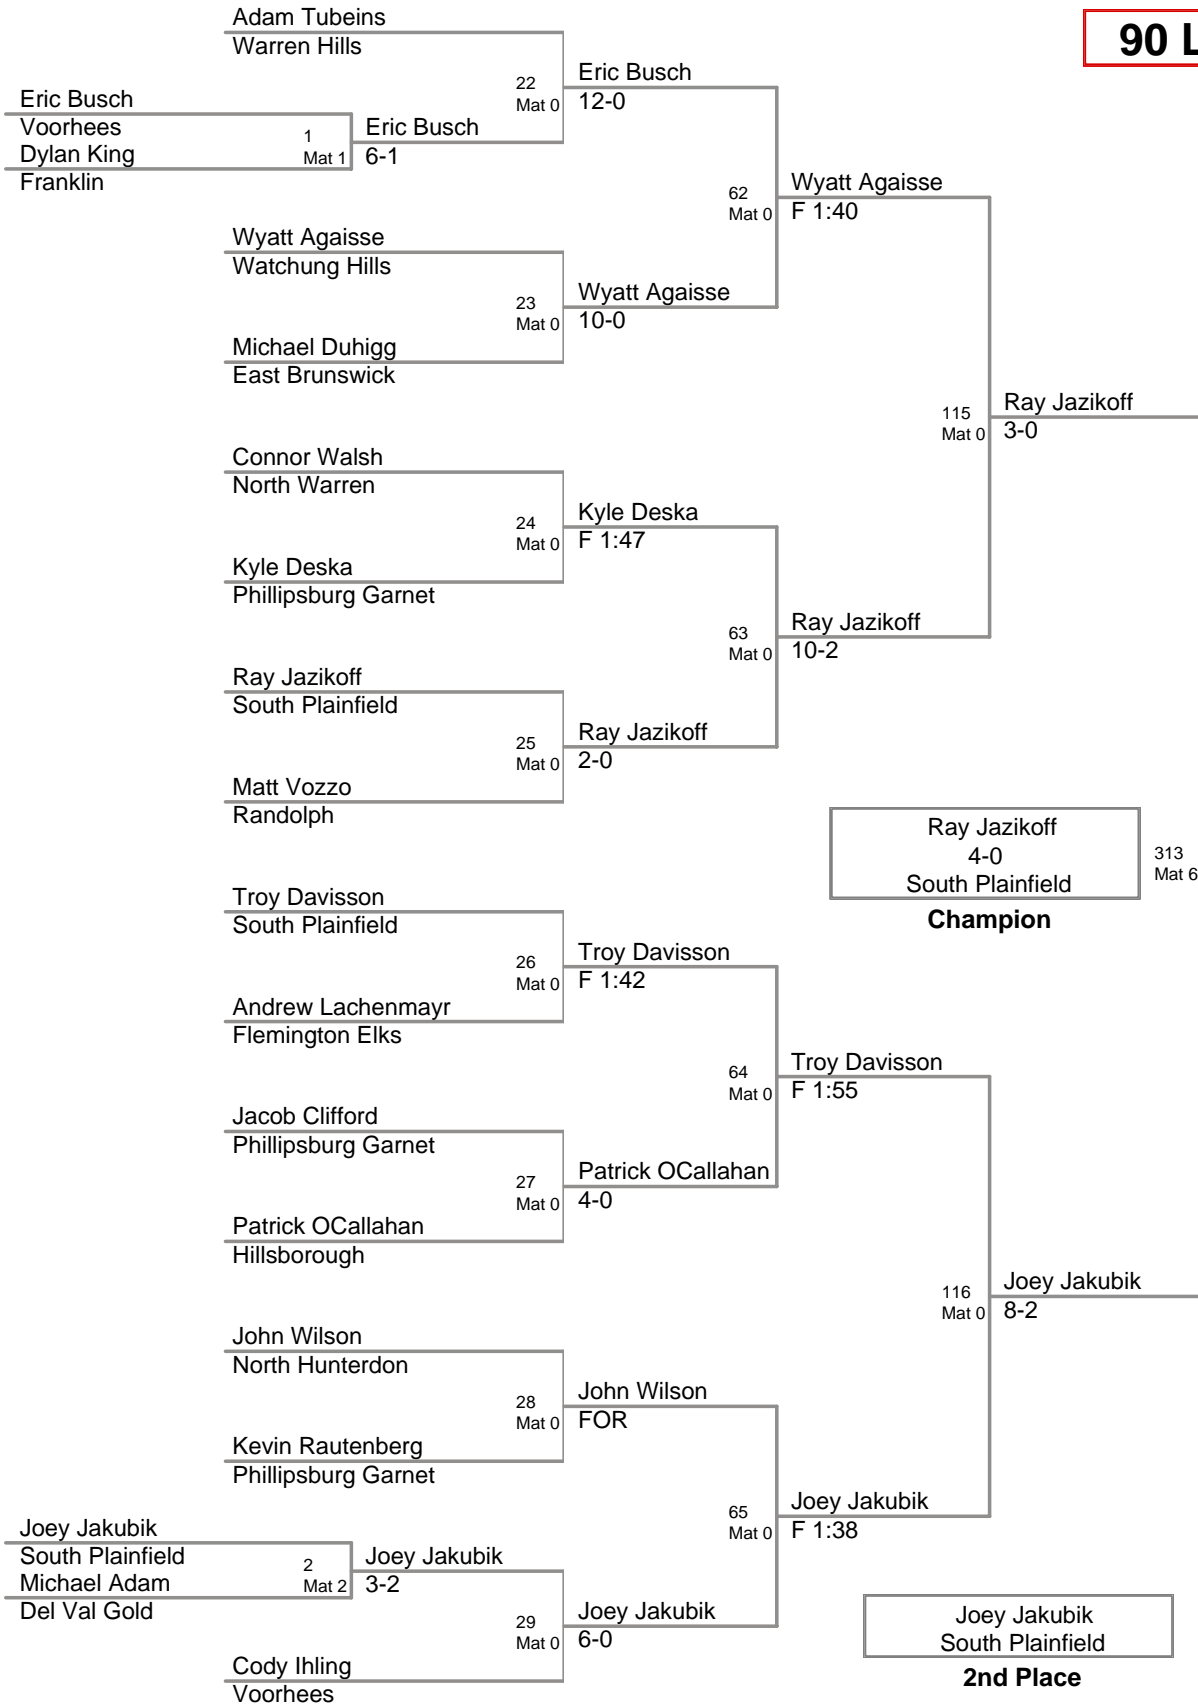

2009 NJGSWL JV
Championships

90 Lbs