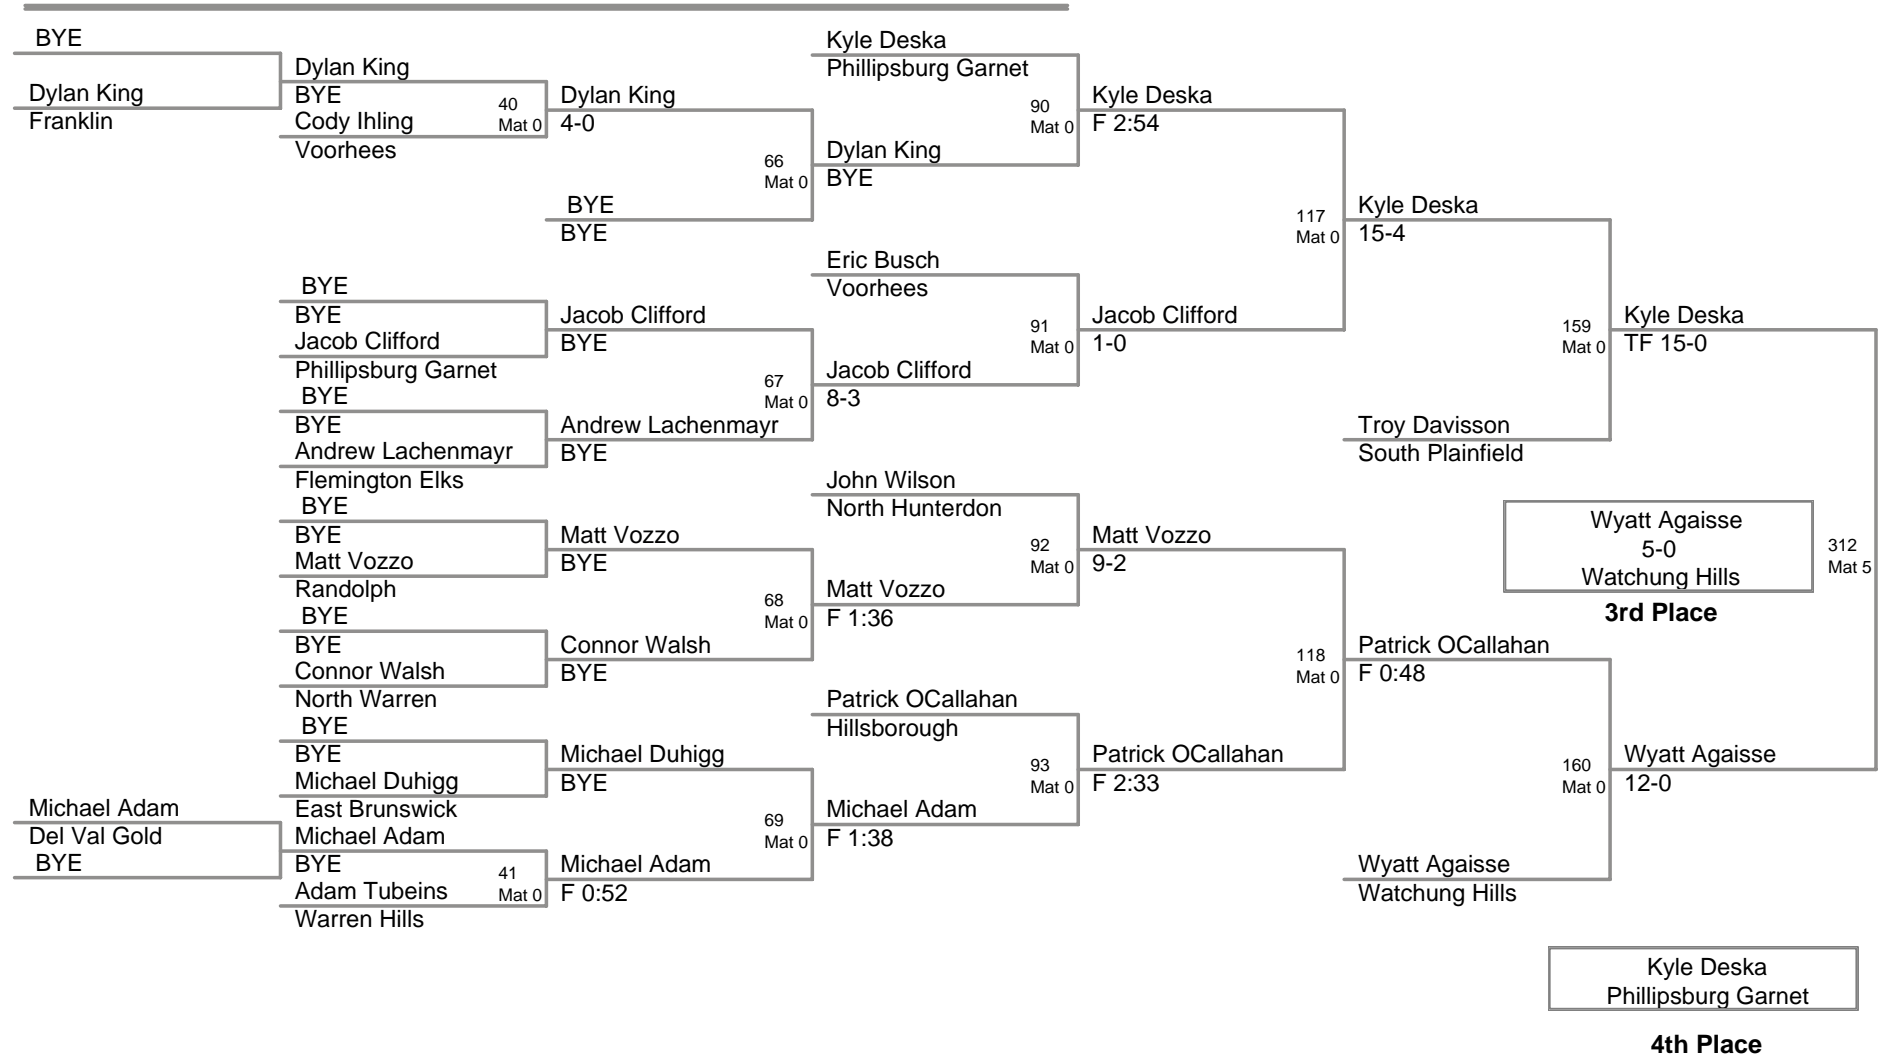

2009 NJGSWL JV
Championships

90 Lbs