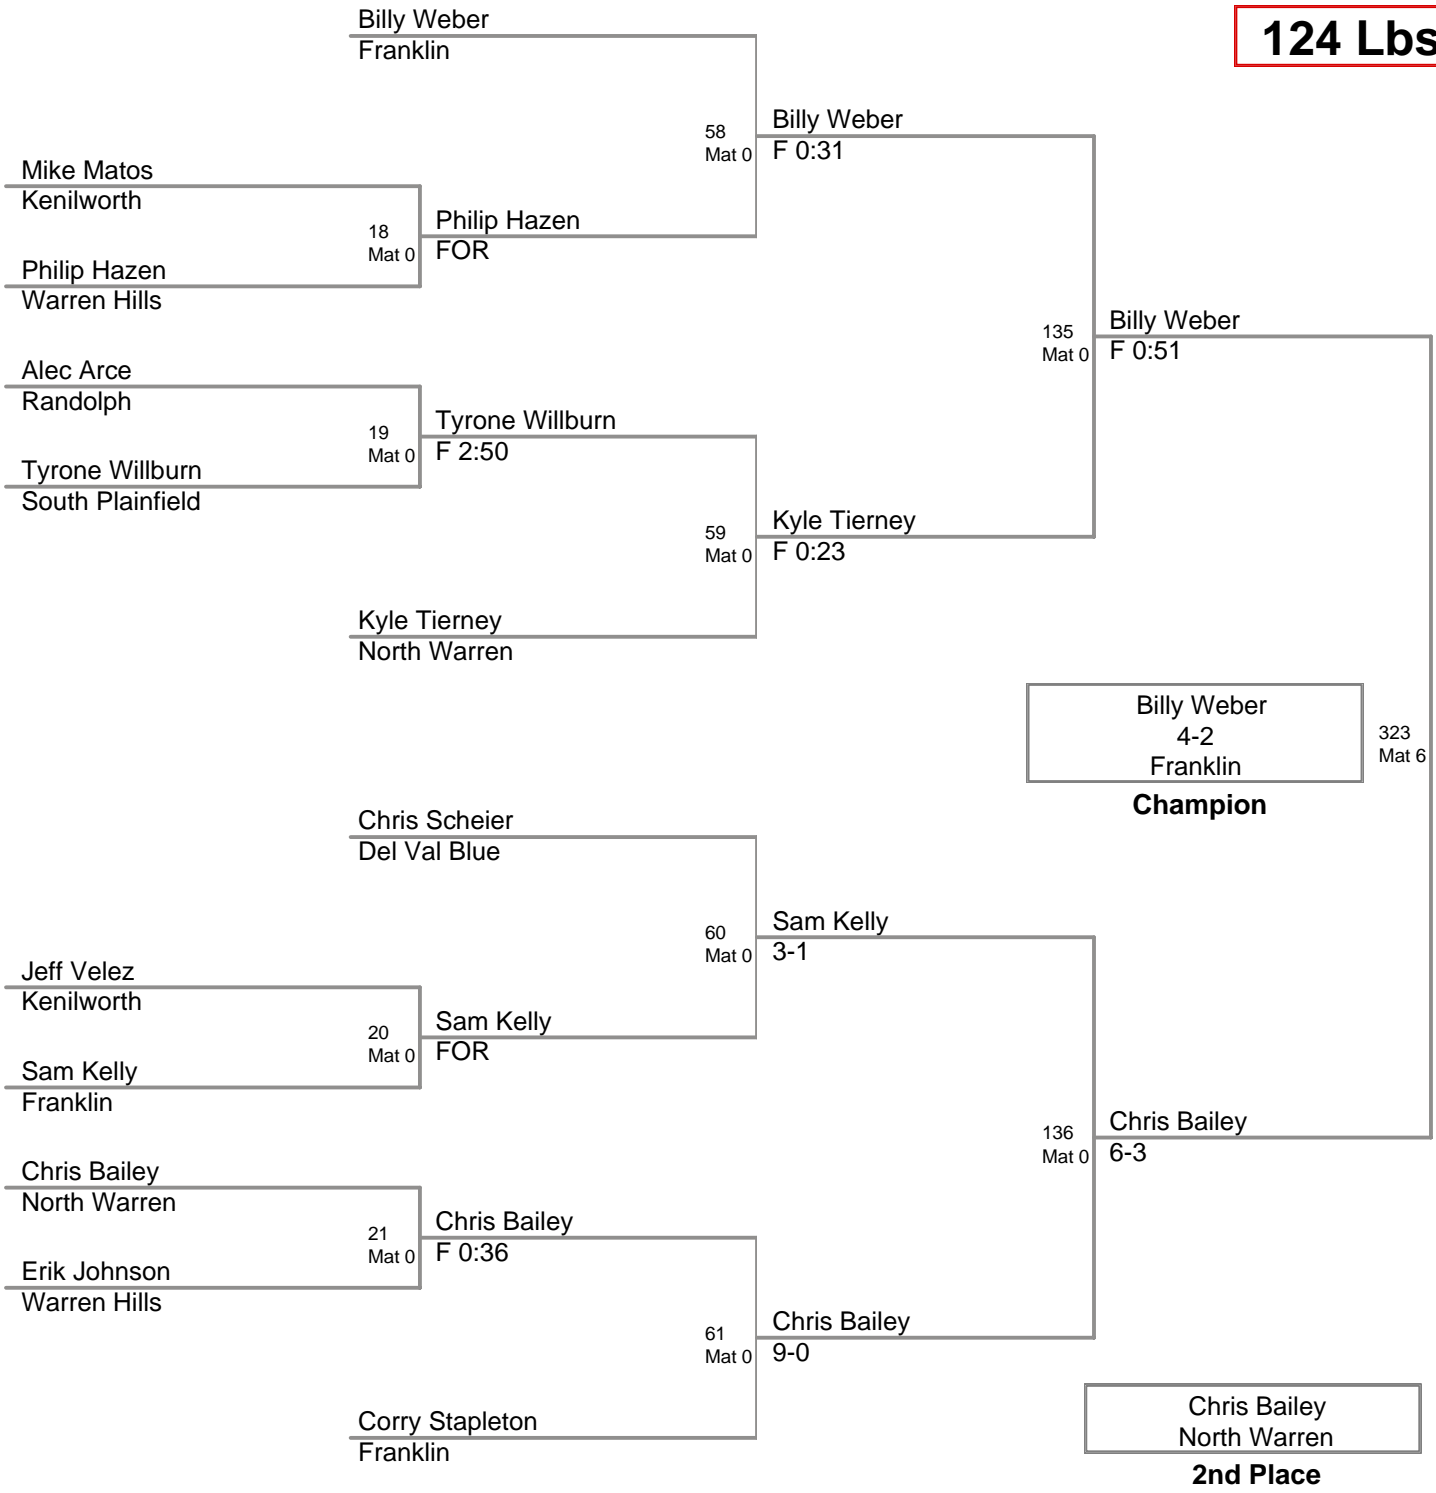

2009 NJGSWL JV
Championships

107 Lbs

2009 NJGSWL JV
Championships

119 Lbs

2009 NJGSWL JV
Championships

124 Lbs

2009 NJGSWL JV
Championships

132 Lbs