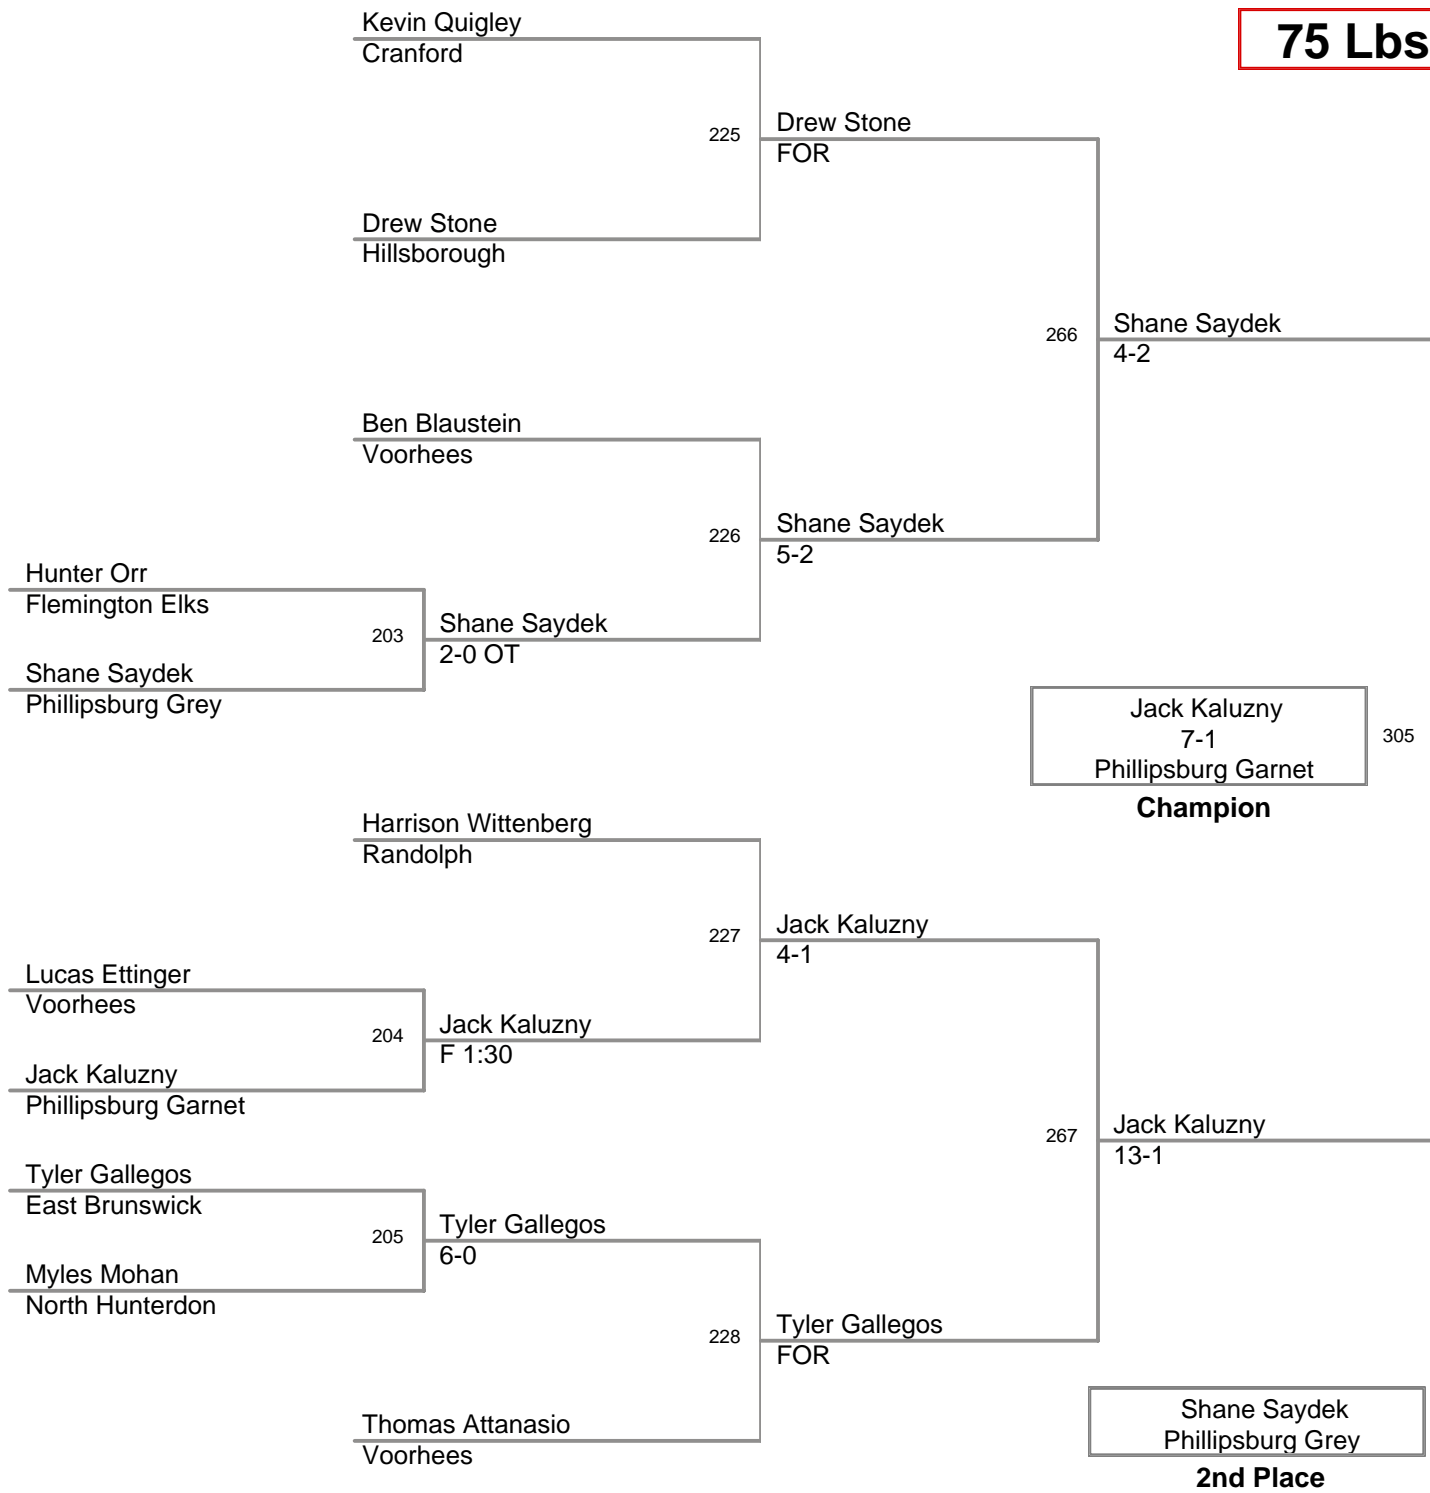

2009 NJGSWL JV
Championships

65 Lbs

2009 NJGSWL JV
Championships

70 Lbs

2009 NJGSWL JV
Championships

75 Lbs

2009 NJGSWL JV
Championships

80 Lbs