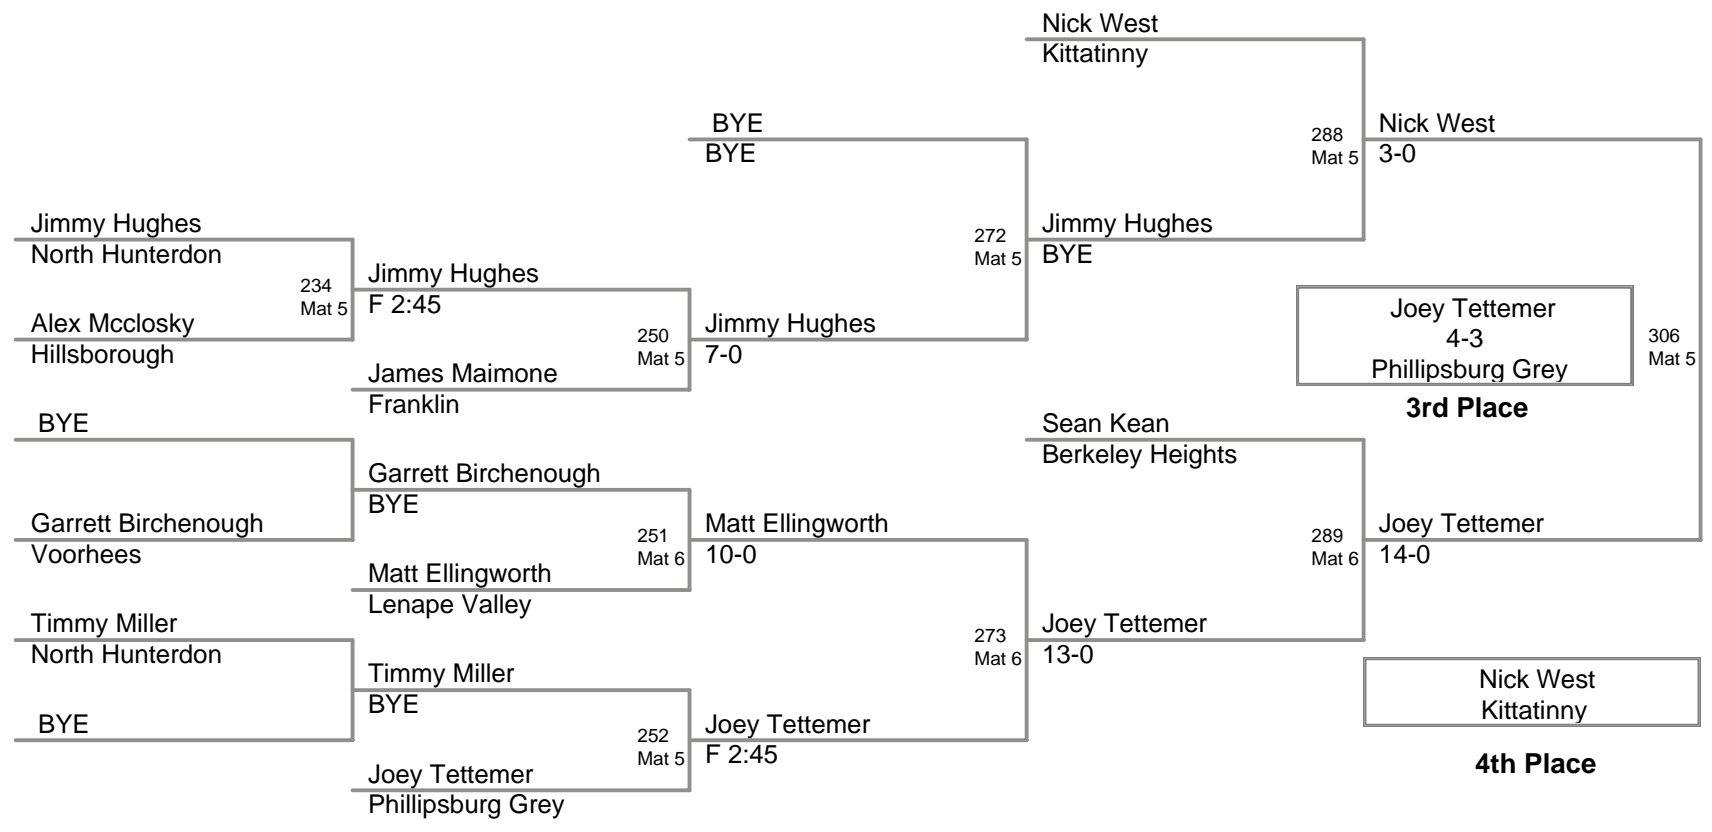

2009 NJGSWL JV
Championships

65 Lbs

2009 NJGSWL JV
Championships

70 Lbs

2009 NJGSWL JV
Championships

75 Lbs

2009 NJGSWL JV
Championships

80 Lbs