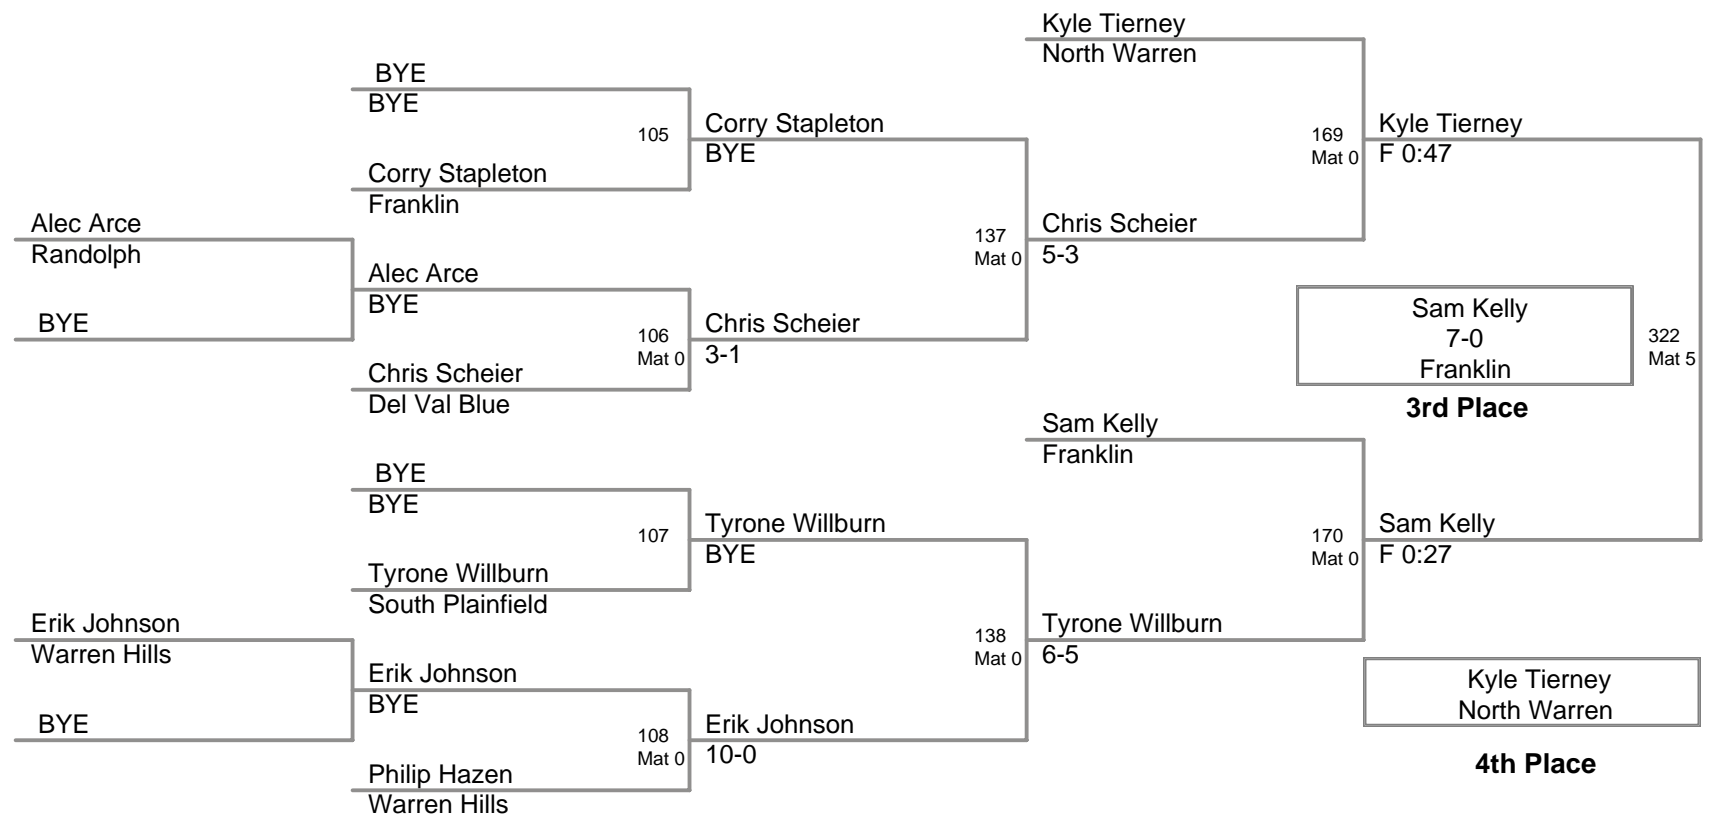

2009 NJGSWL JV
Championships

107 Lbs

2009 NJGSWL JV
Championships

119 Lbs

2009 NJGSWL JV
Championships

124 Lbs

2009 NJGSWL JV
Championships

132 Lbs