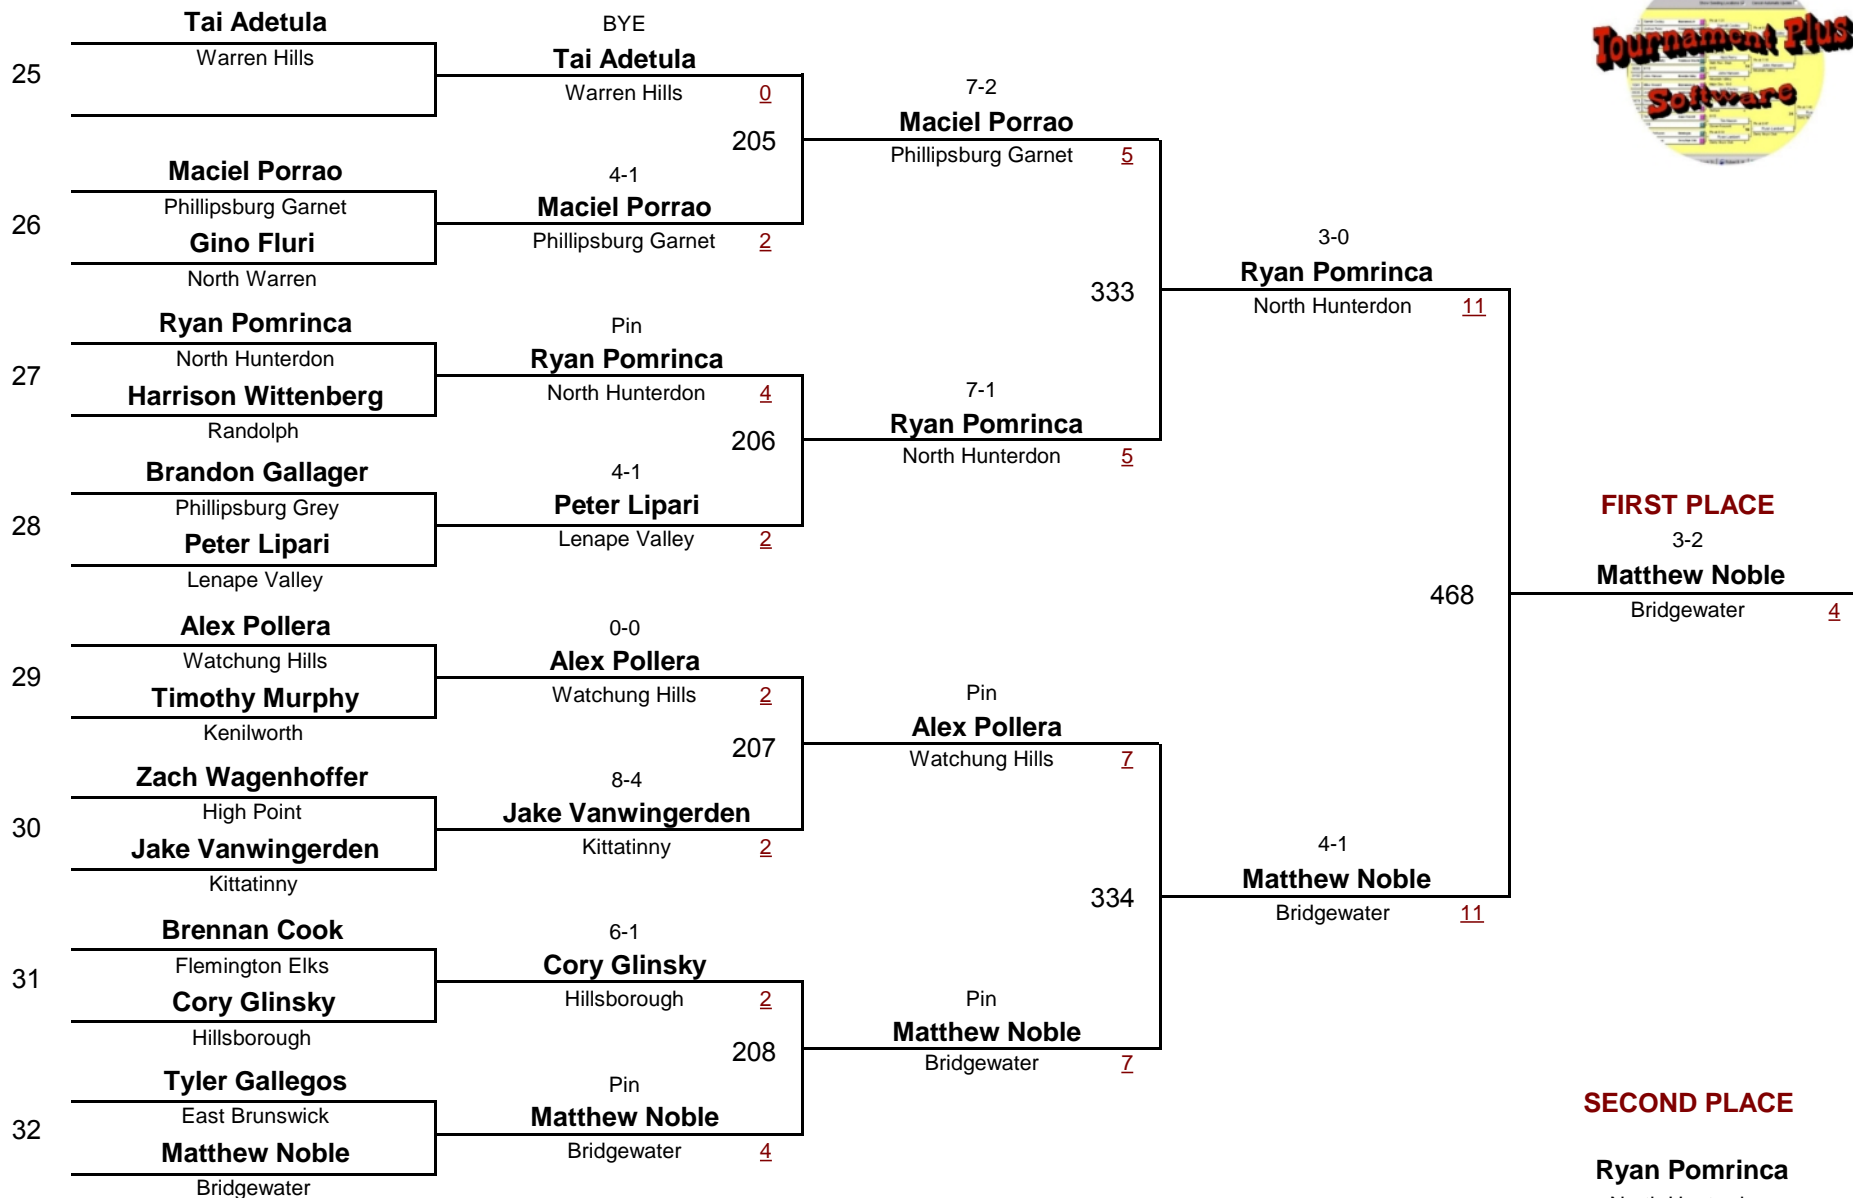

NJGSWL Wrestling Tournament

February 14, 2010

Championship Rounds

NJGSWL VARSITY

90

DIVISION

WEIGHT

NJGSWL Wrestling Tournament