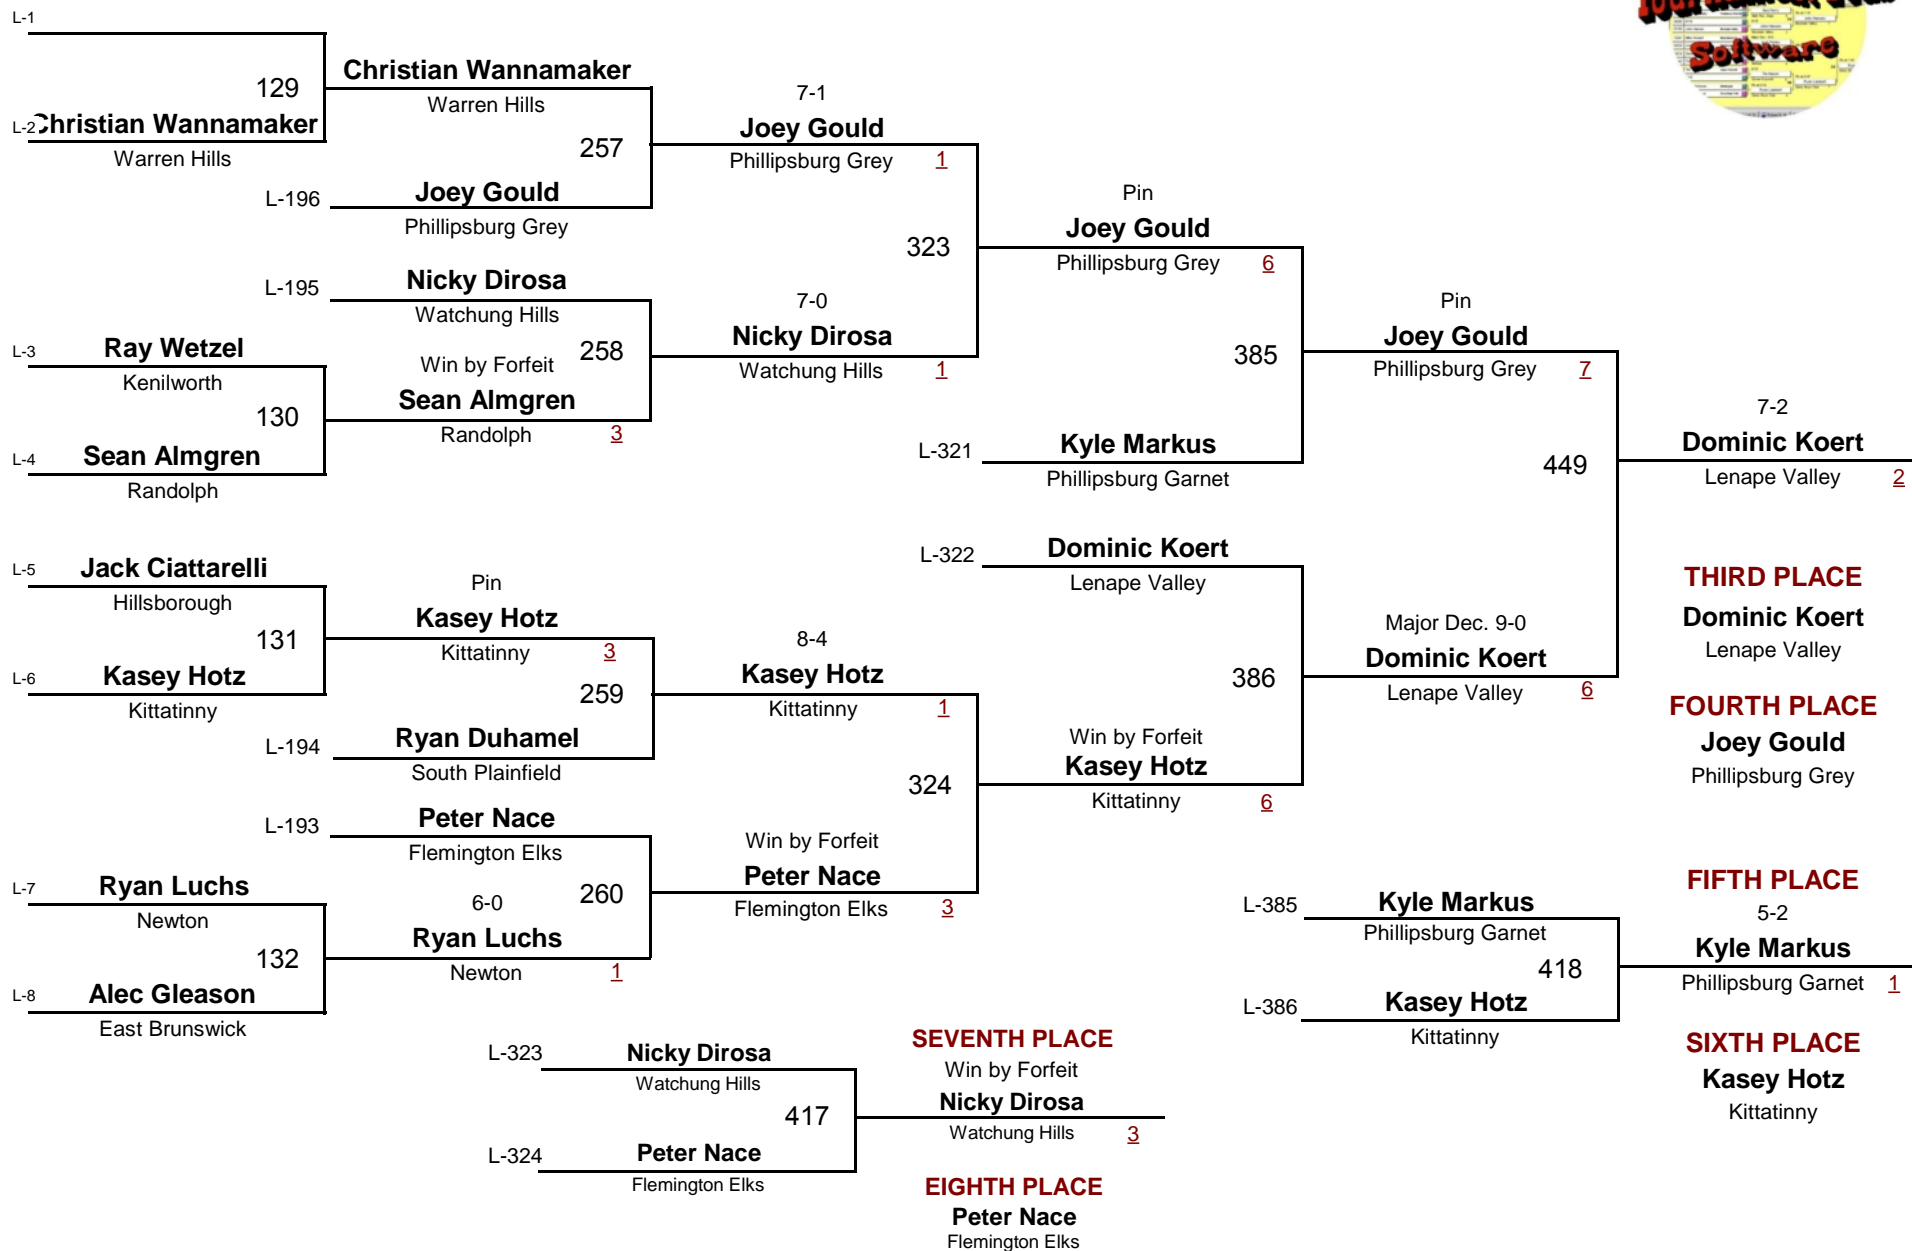

70

DIVISION

WEIGHT

NJGSWL Wrestling Tournament

February 14, 2010

Consolation Rounds

NJGSWL VARSITY

75