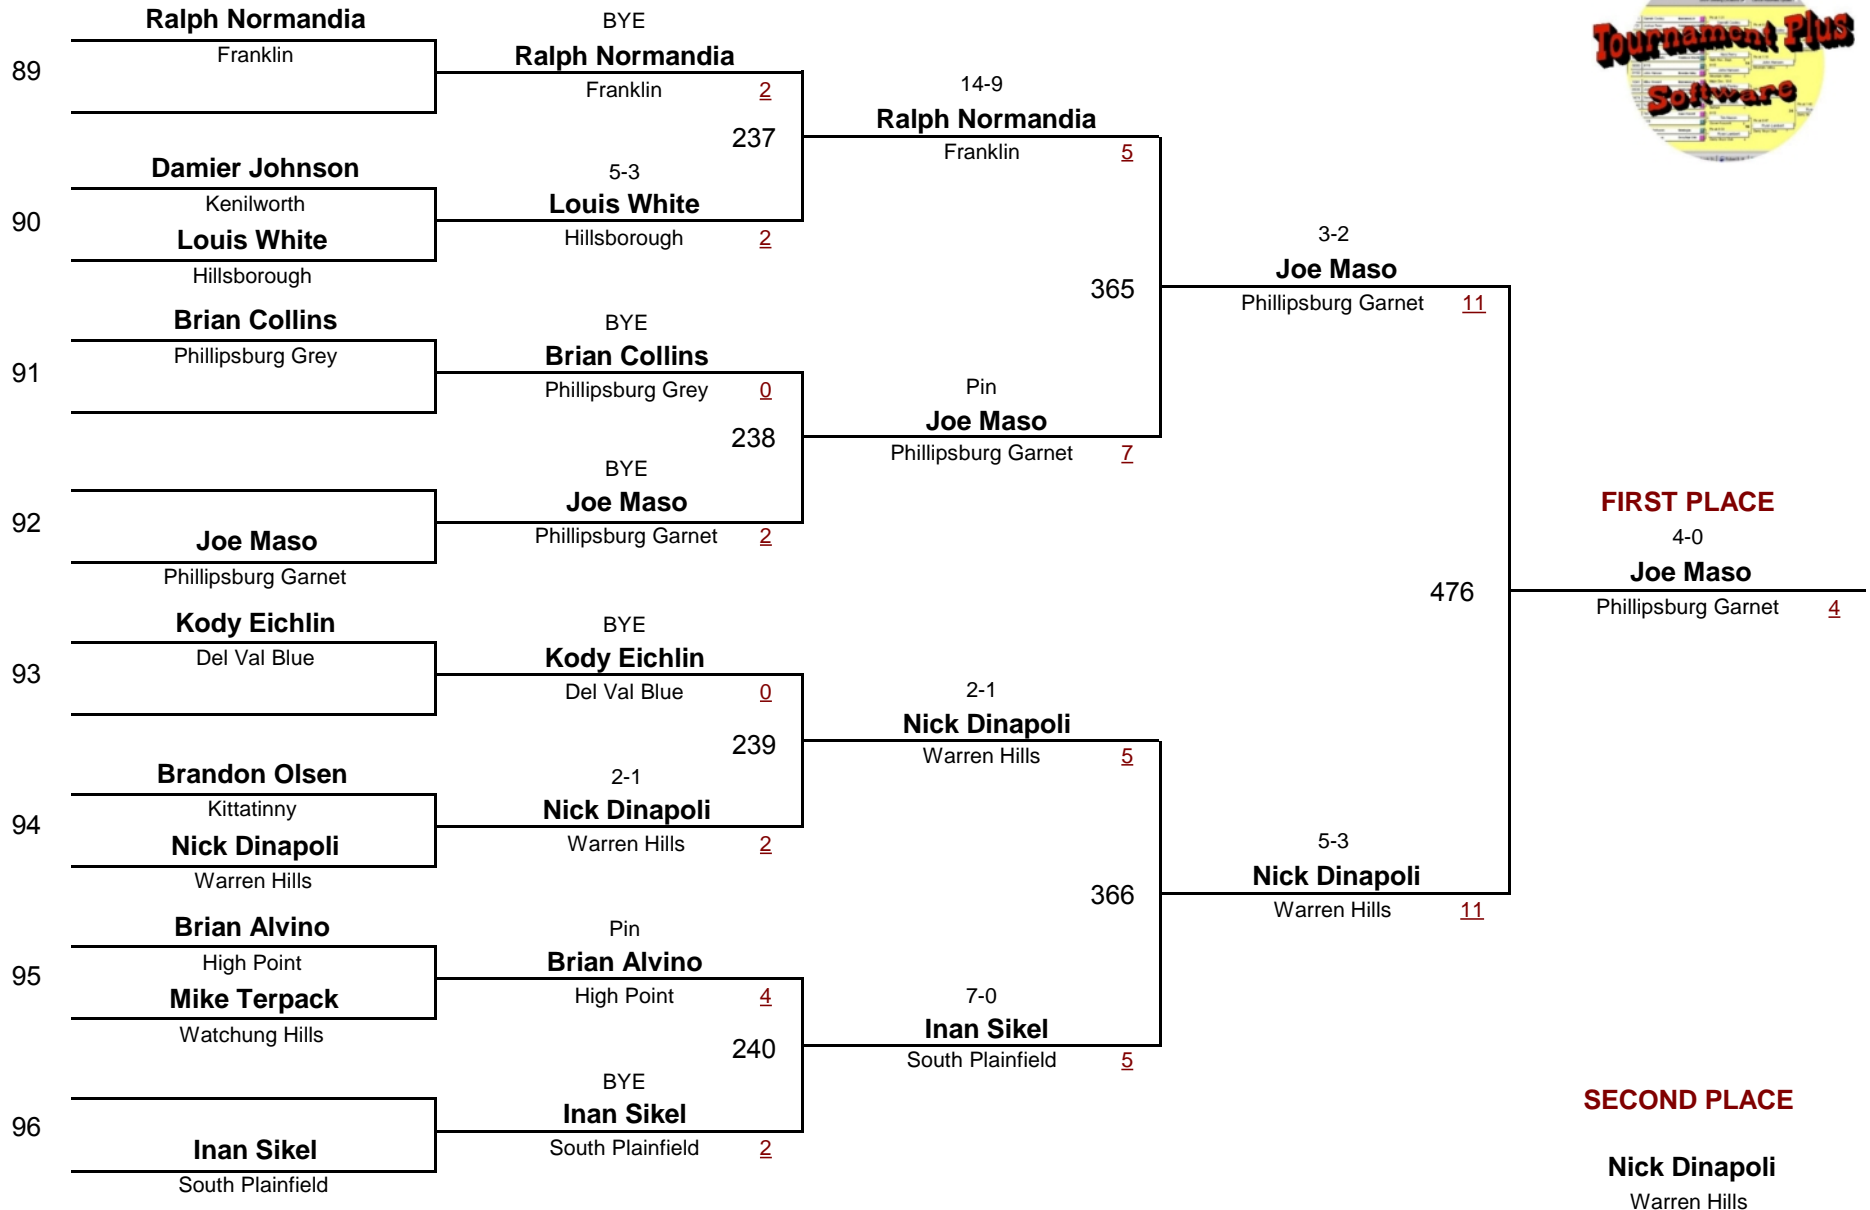

NJGSWL VARSITY

132

DIVISION

WEIGHT

NJGSWL Wrestling Tournament

February 14, 2010

Championship Rounds