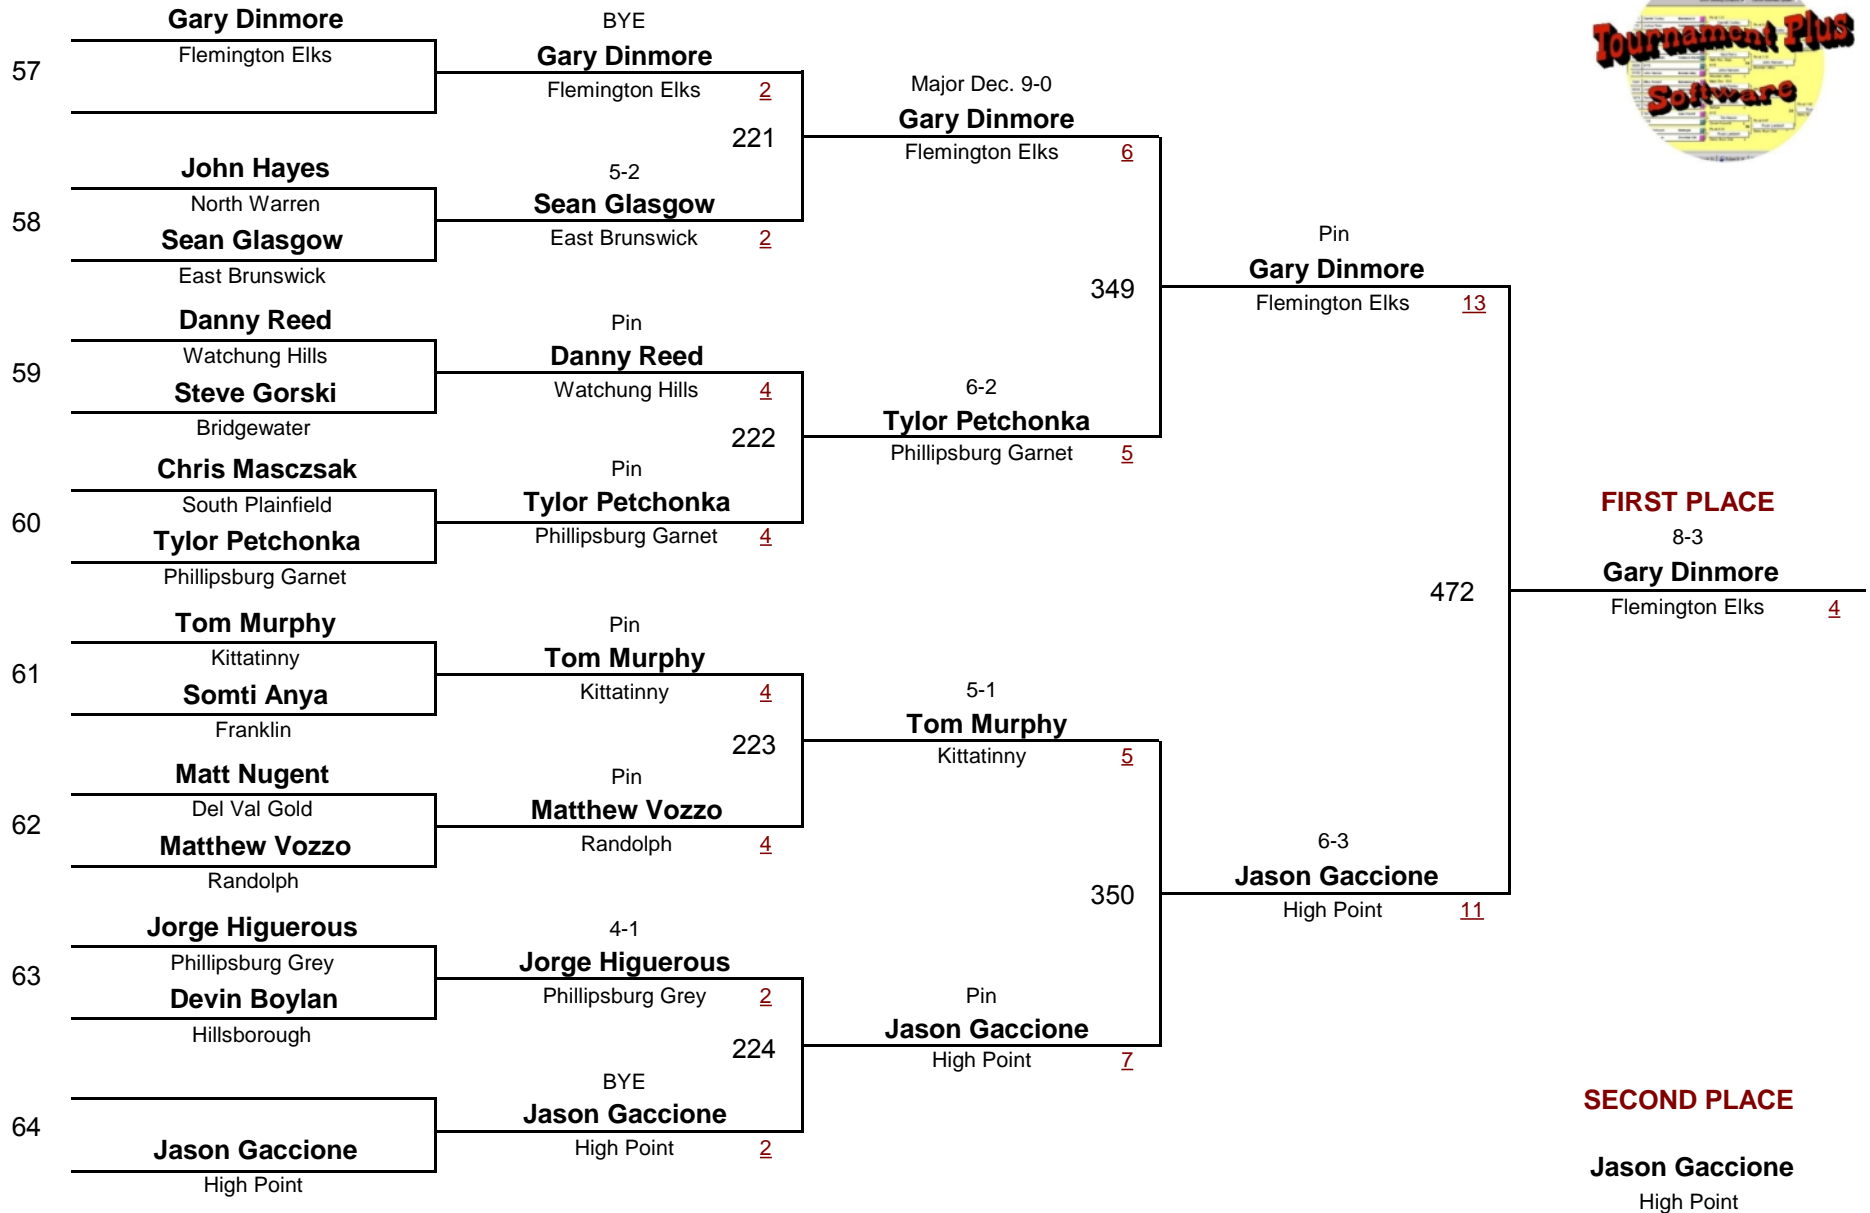

Championship Rounds

NJGSWL VARSITY

100

DIVISION

WEIGHT

NJGSWL Wrestling Tournament

February 14, 2010

Championship Rounds