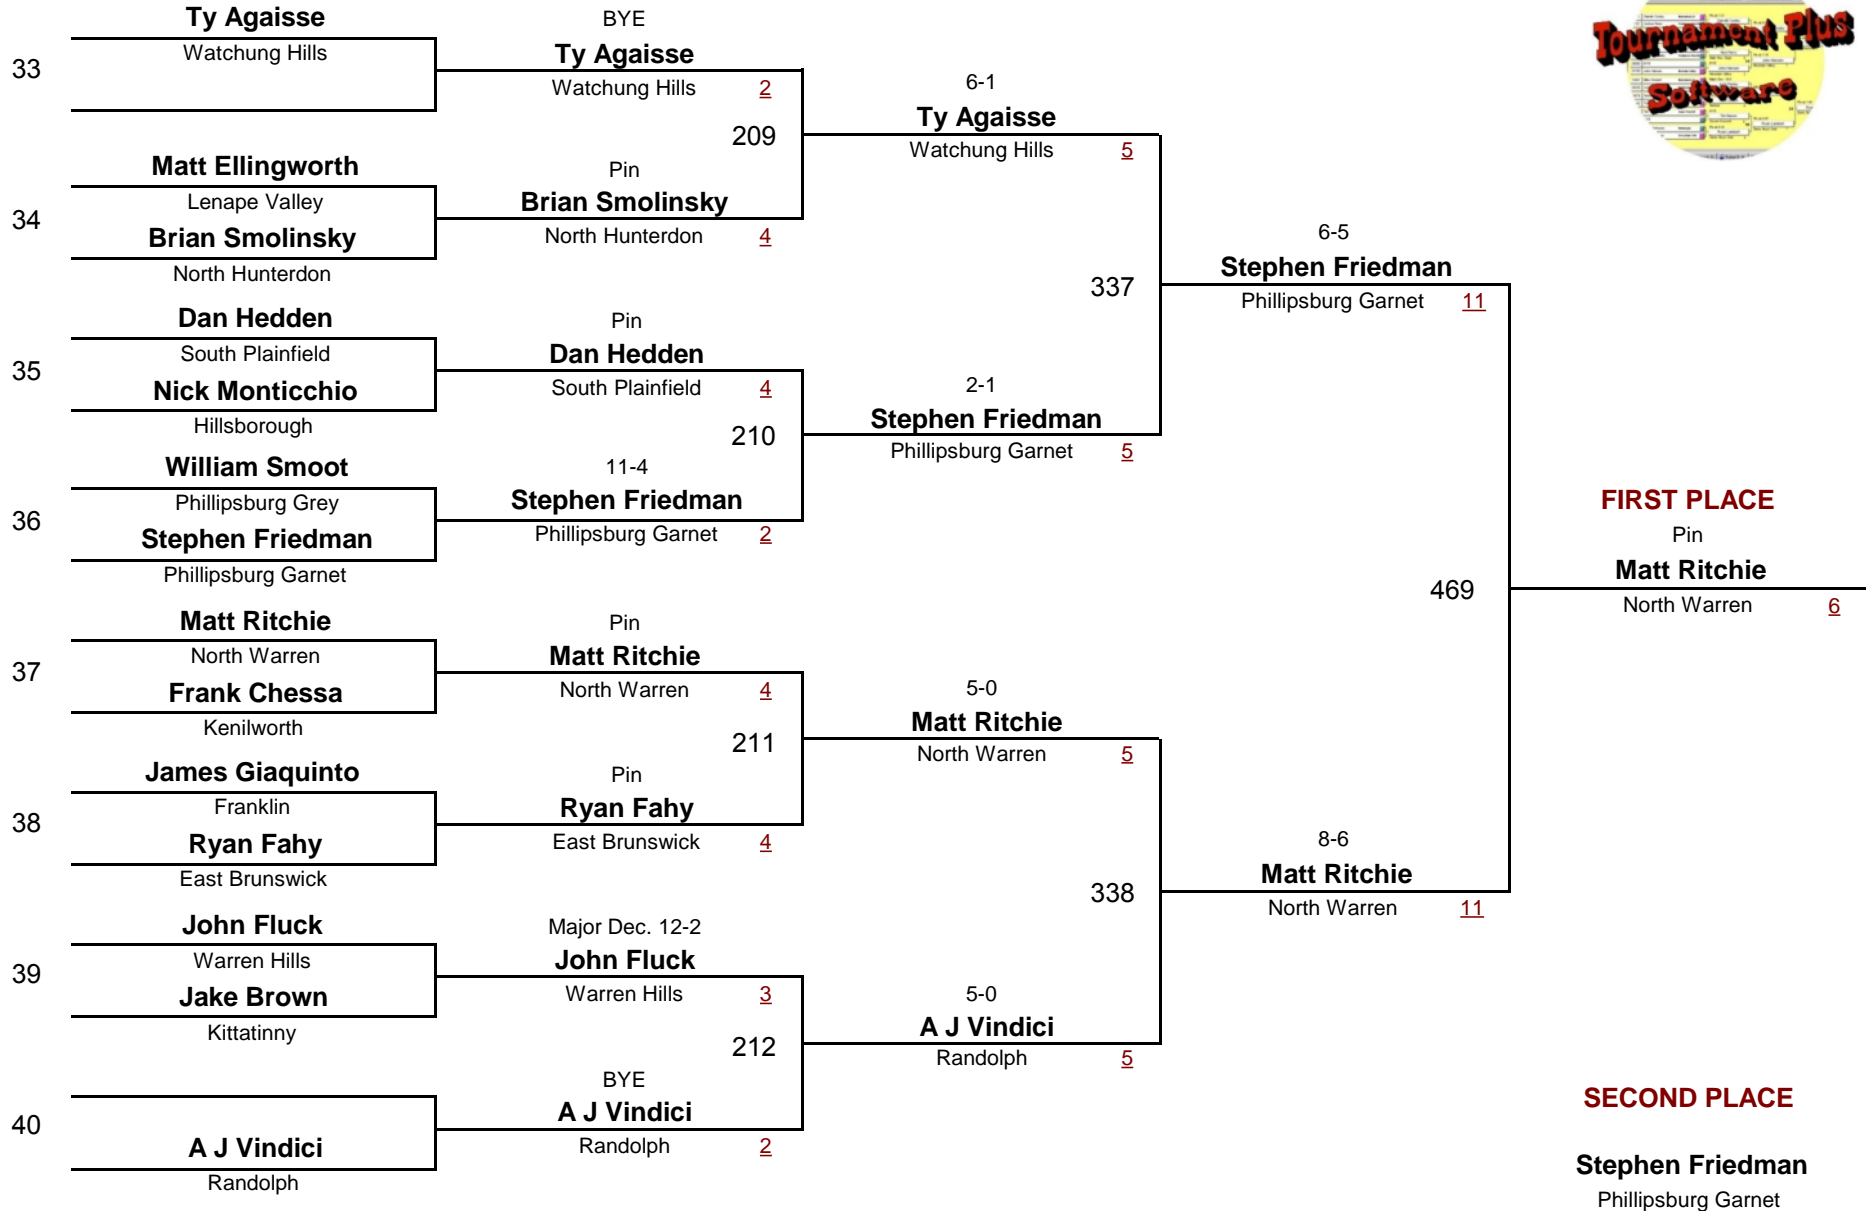

NJGSWL VARSITY

90

DIVISION

WEIGHT

NJGSWL Wrestling Tournament

February 14, 2010

Championship Rounds