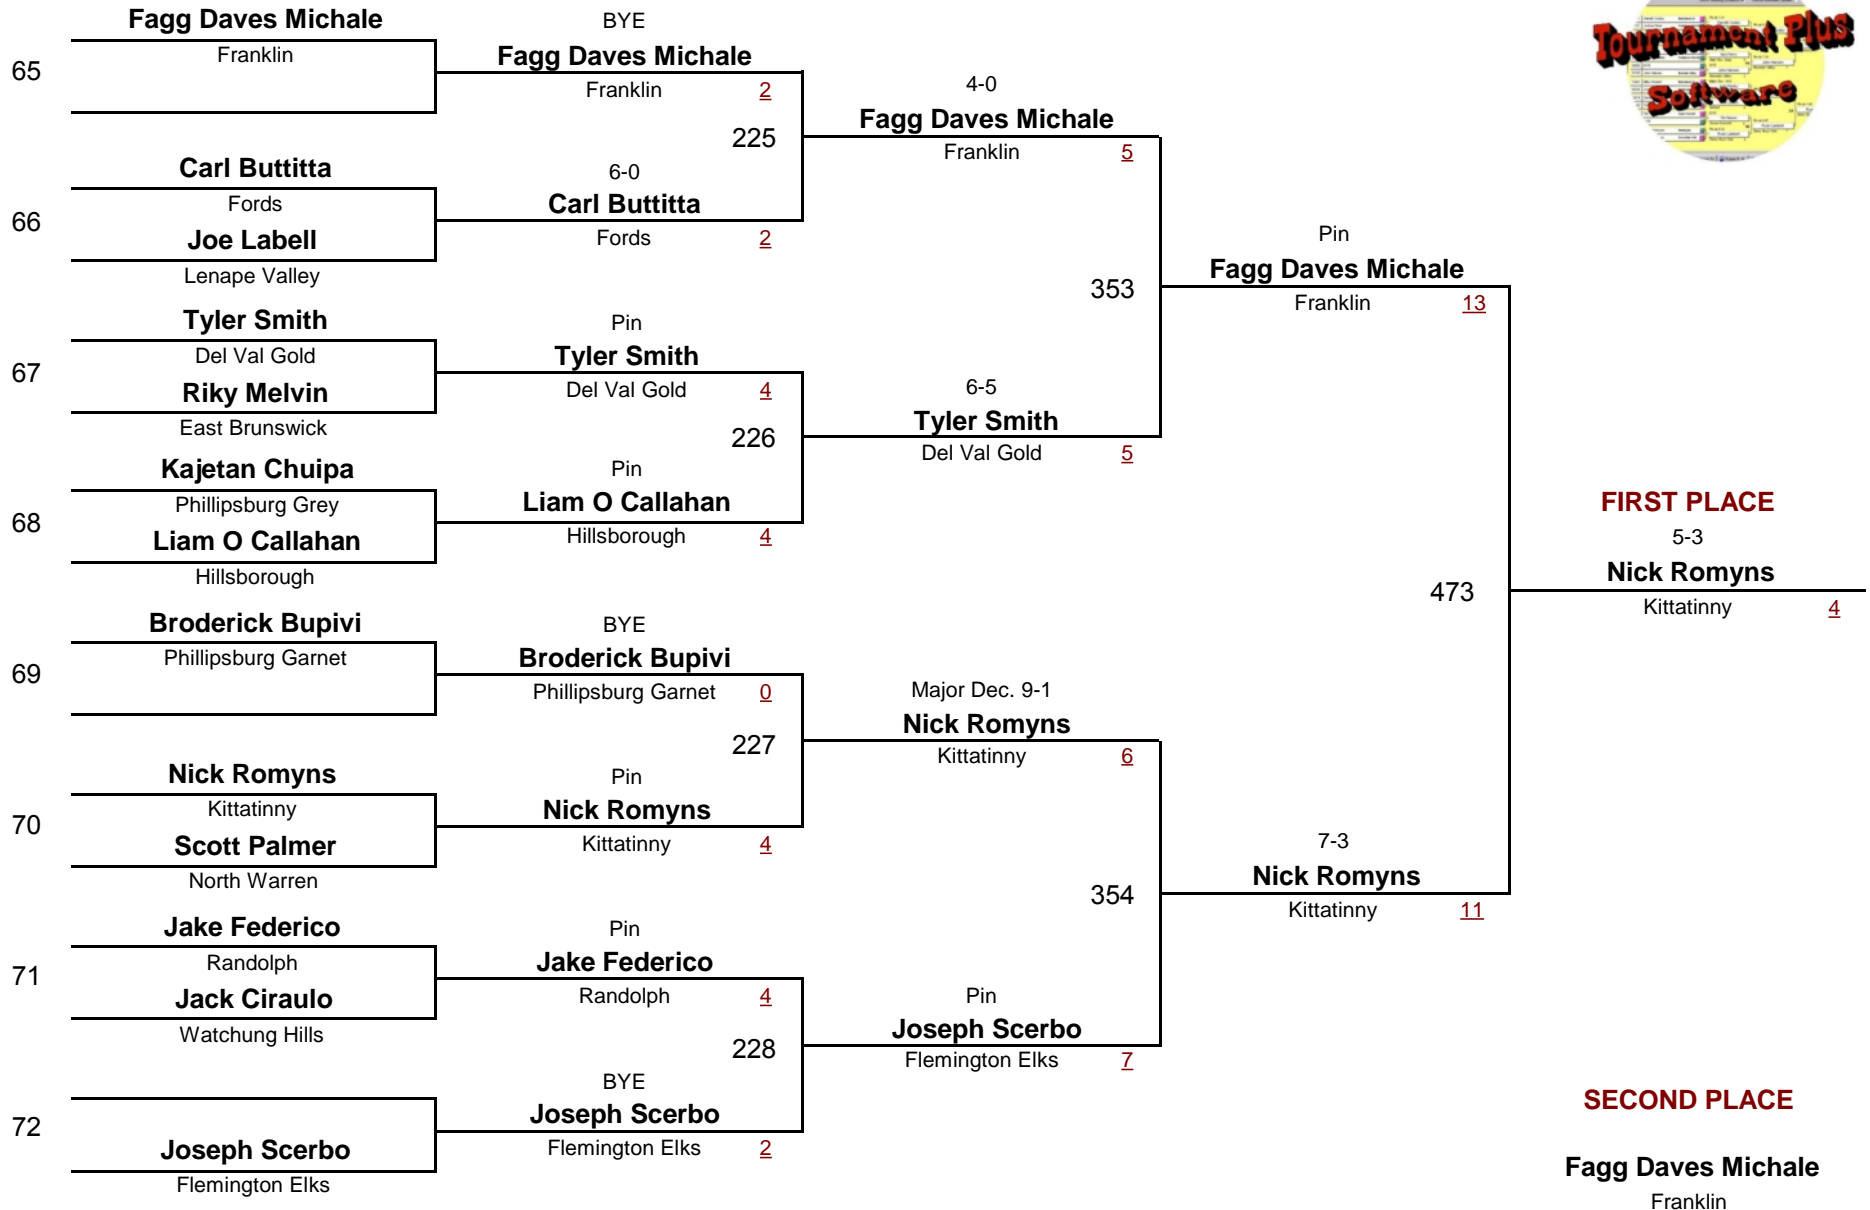

NJGSWL VARSITY

112

DIVISION

WEIGHT

NJGSWL Wrestling Tournament

February 14, 2010

Championship Rounds

NJGSWL VARSITY