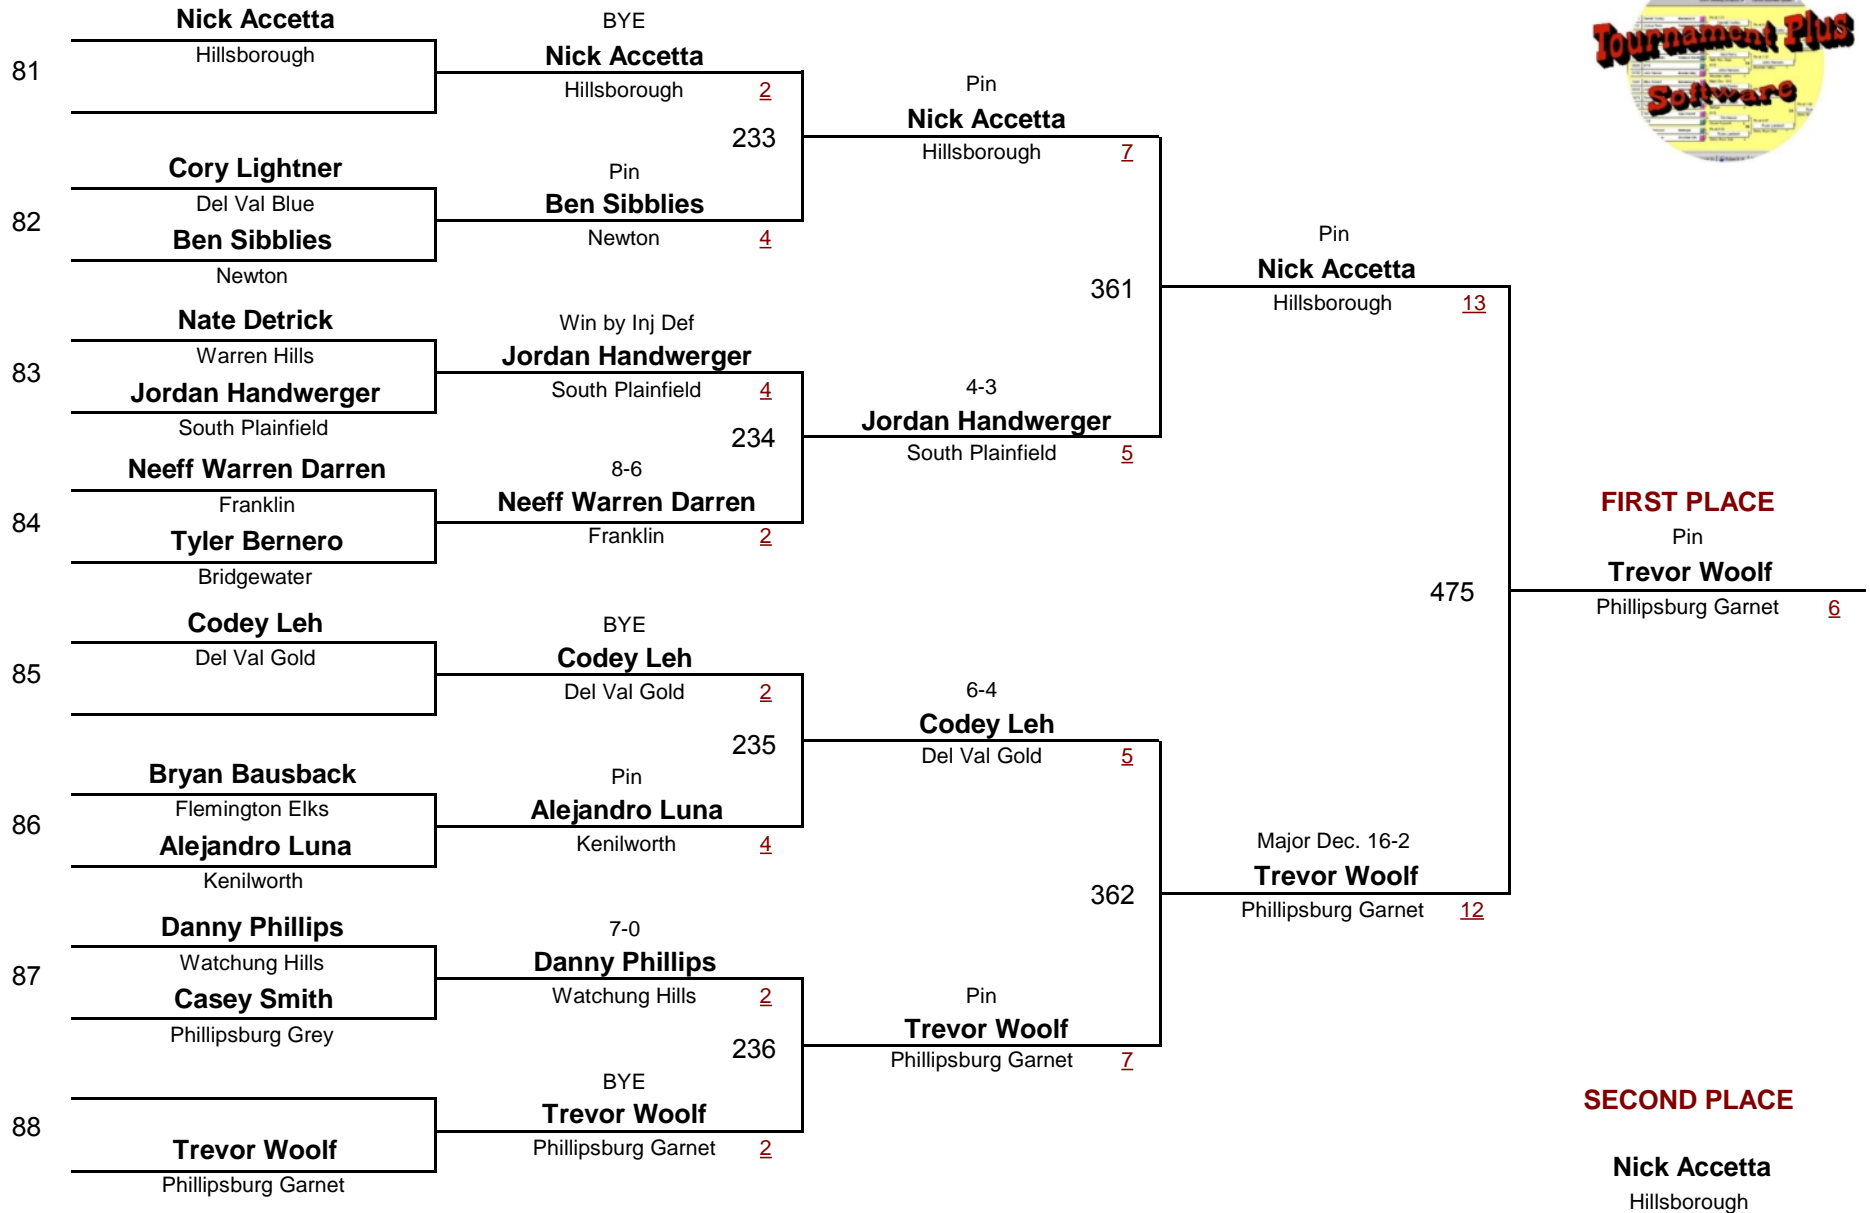

124

DIVISION

WEIGHT

NJGSWL Wrestling Tournament

February 14, 2010

Championship Rounds

NJGSWL VARSITY

132