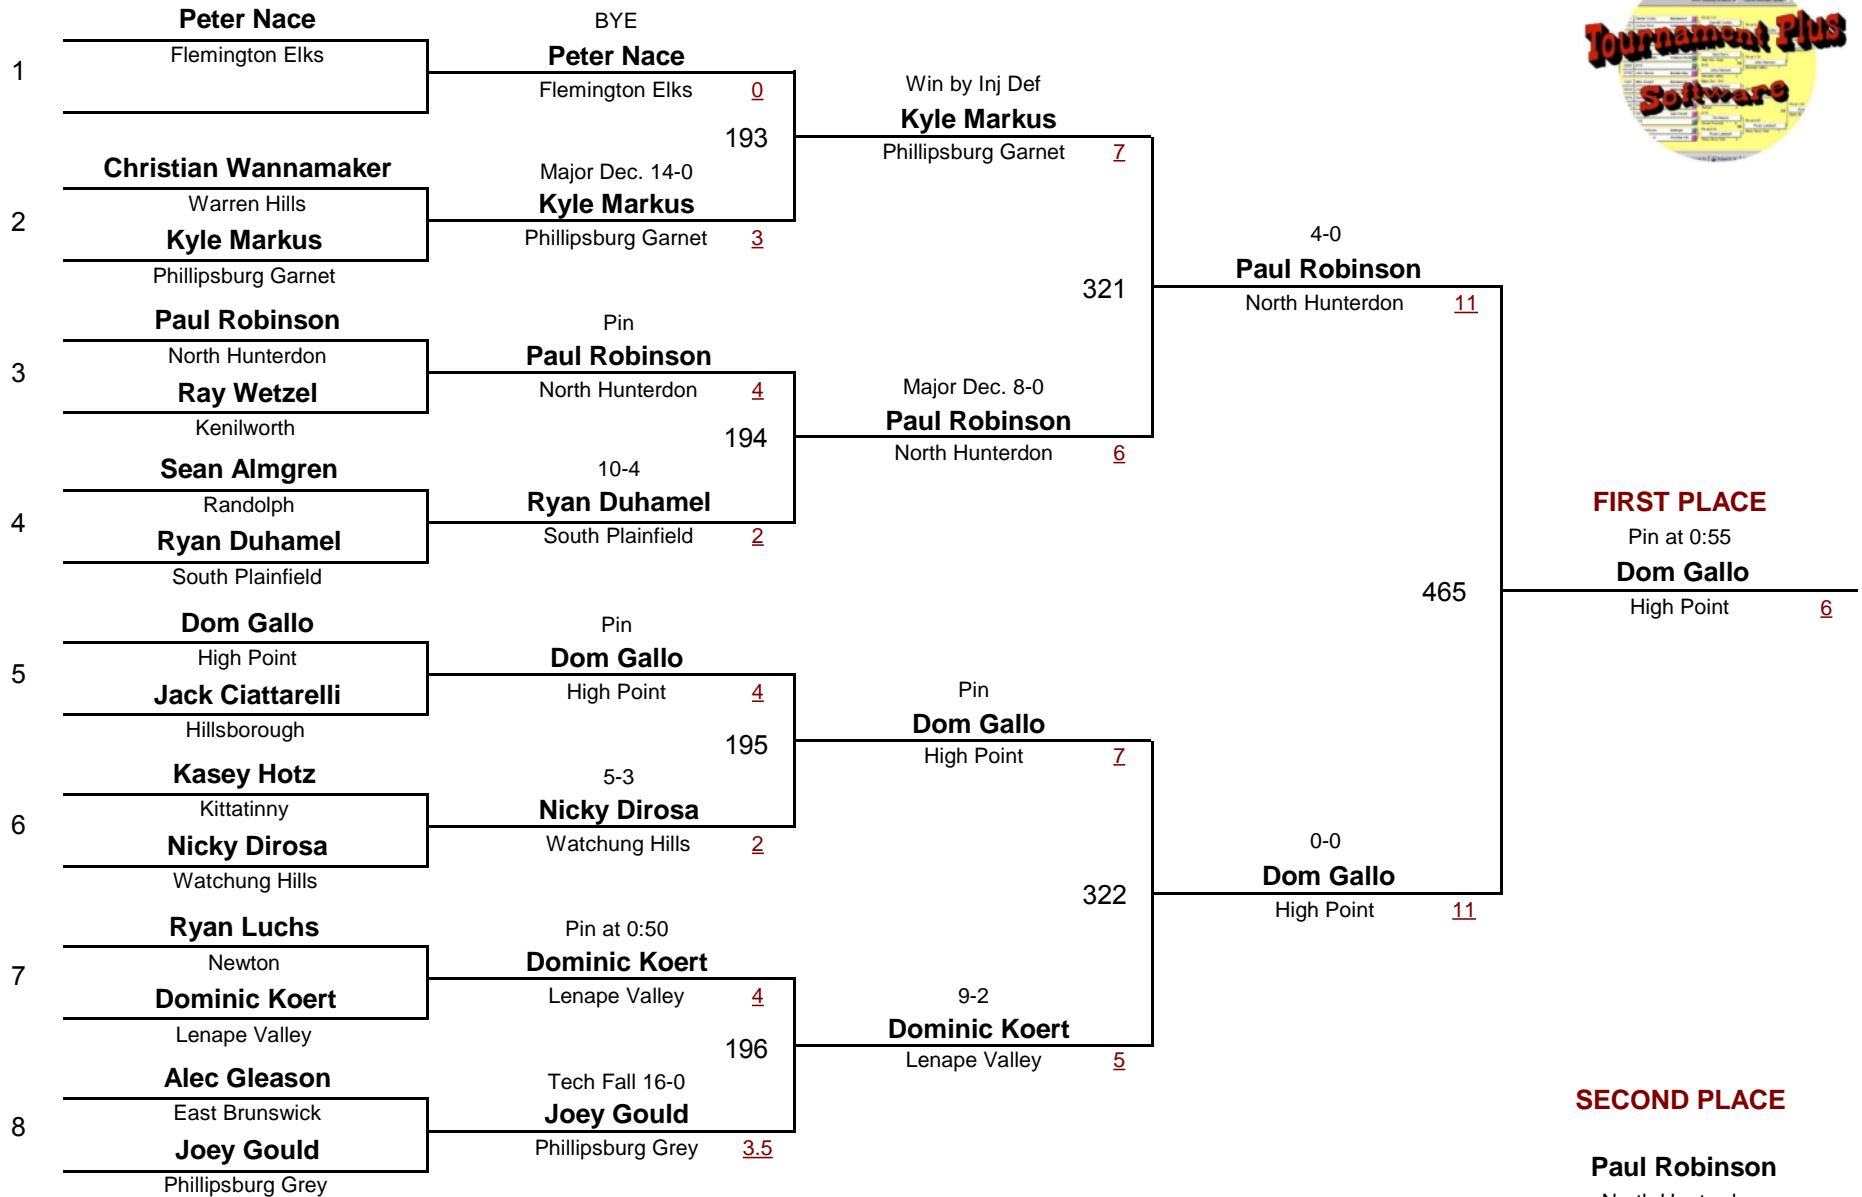

NJGSWL VARSITY

70

DIVISION

WEIGHT

NJGSWL Wrestling Tournament

February 14, 2010

Championship Rounds

NJGSWL VARSITY