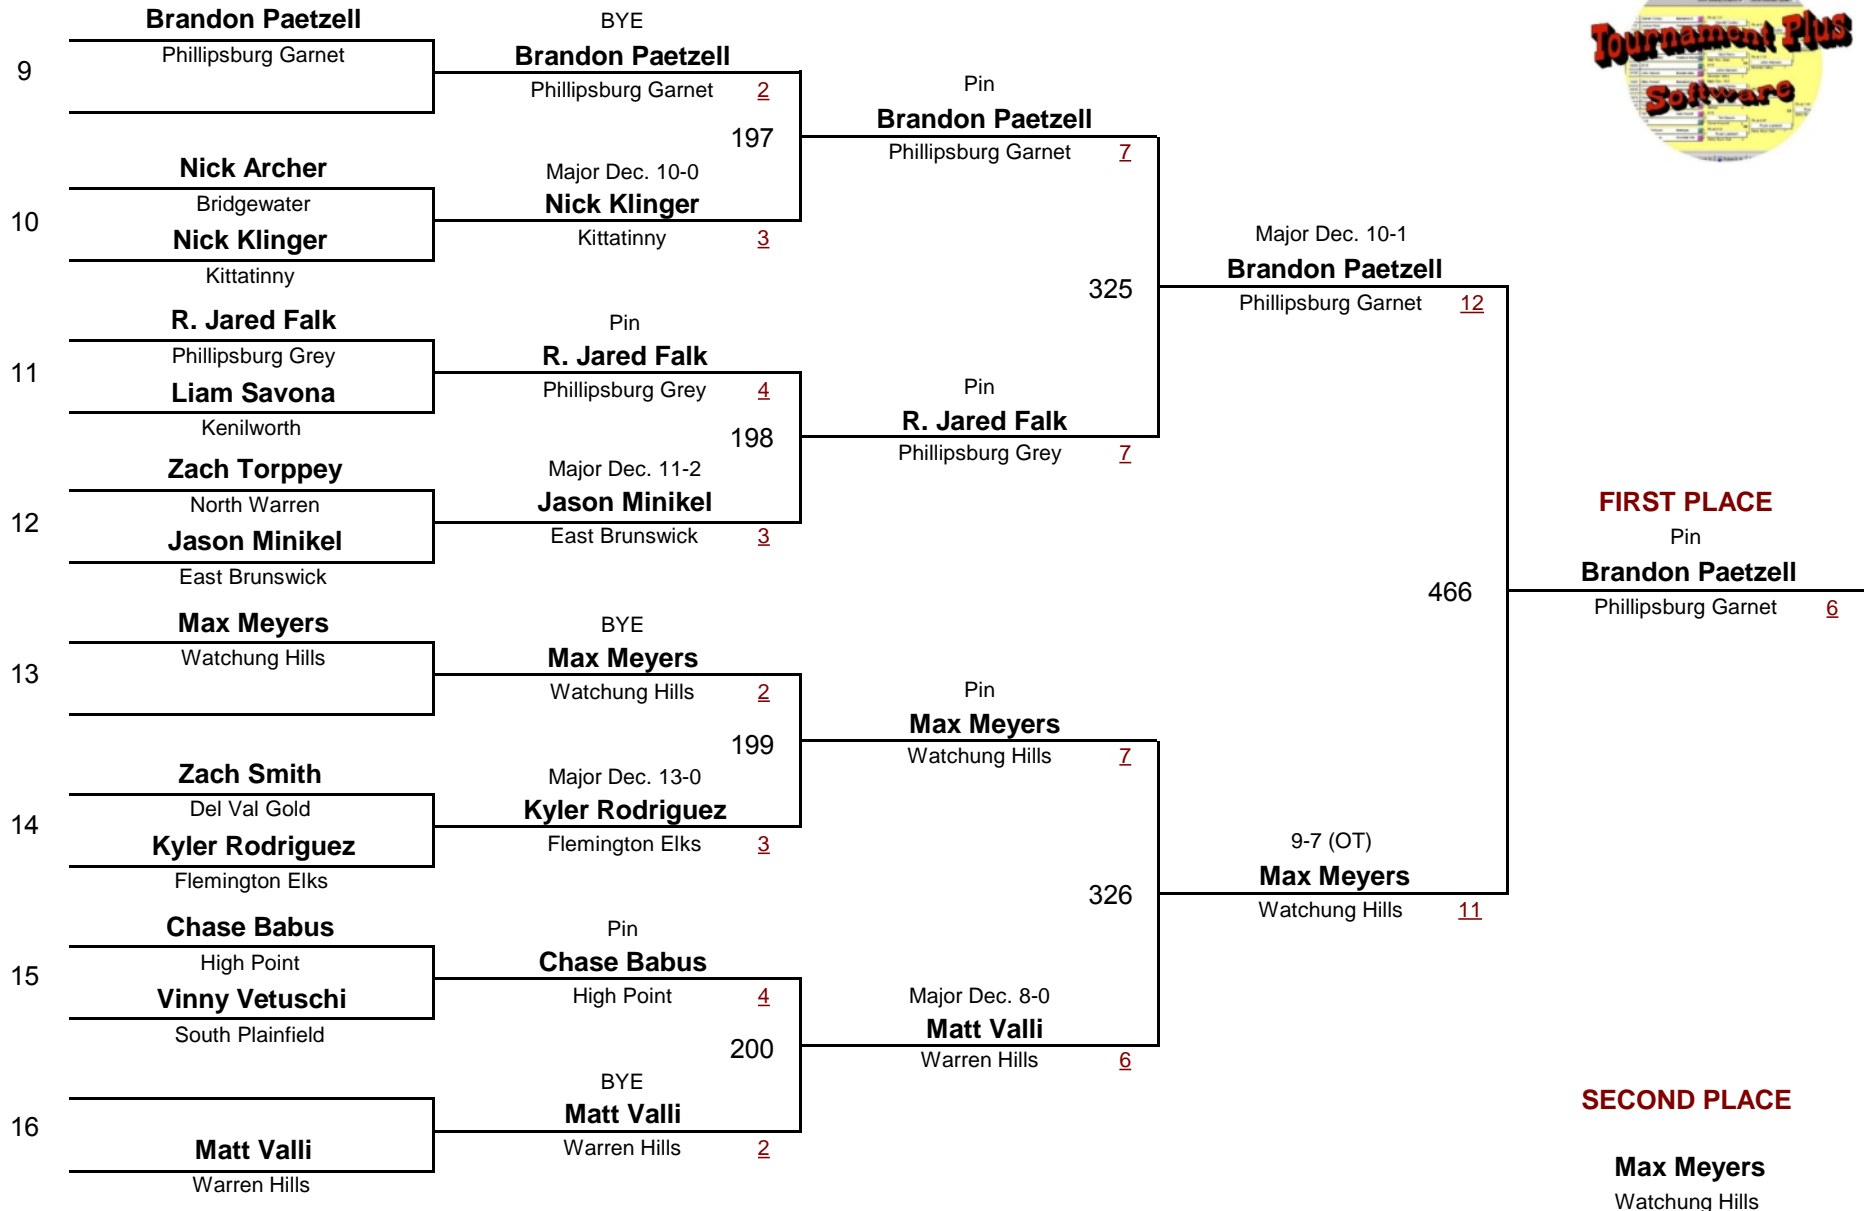

DIVISION

WEIGHT

NJGSWL Wrestling Tournament

February 14, 2010

Championship Rounds

NJGSWL VARSITY

80

NJGSWL Wrestling Tournament