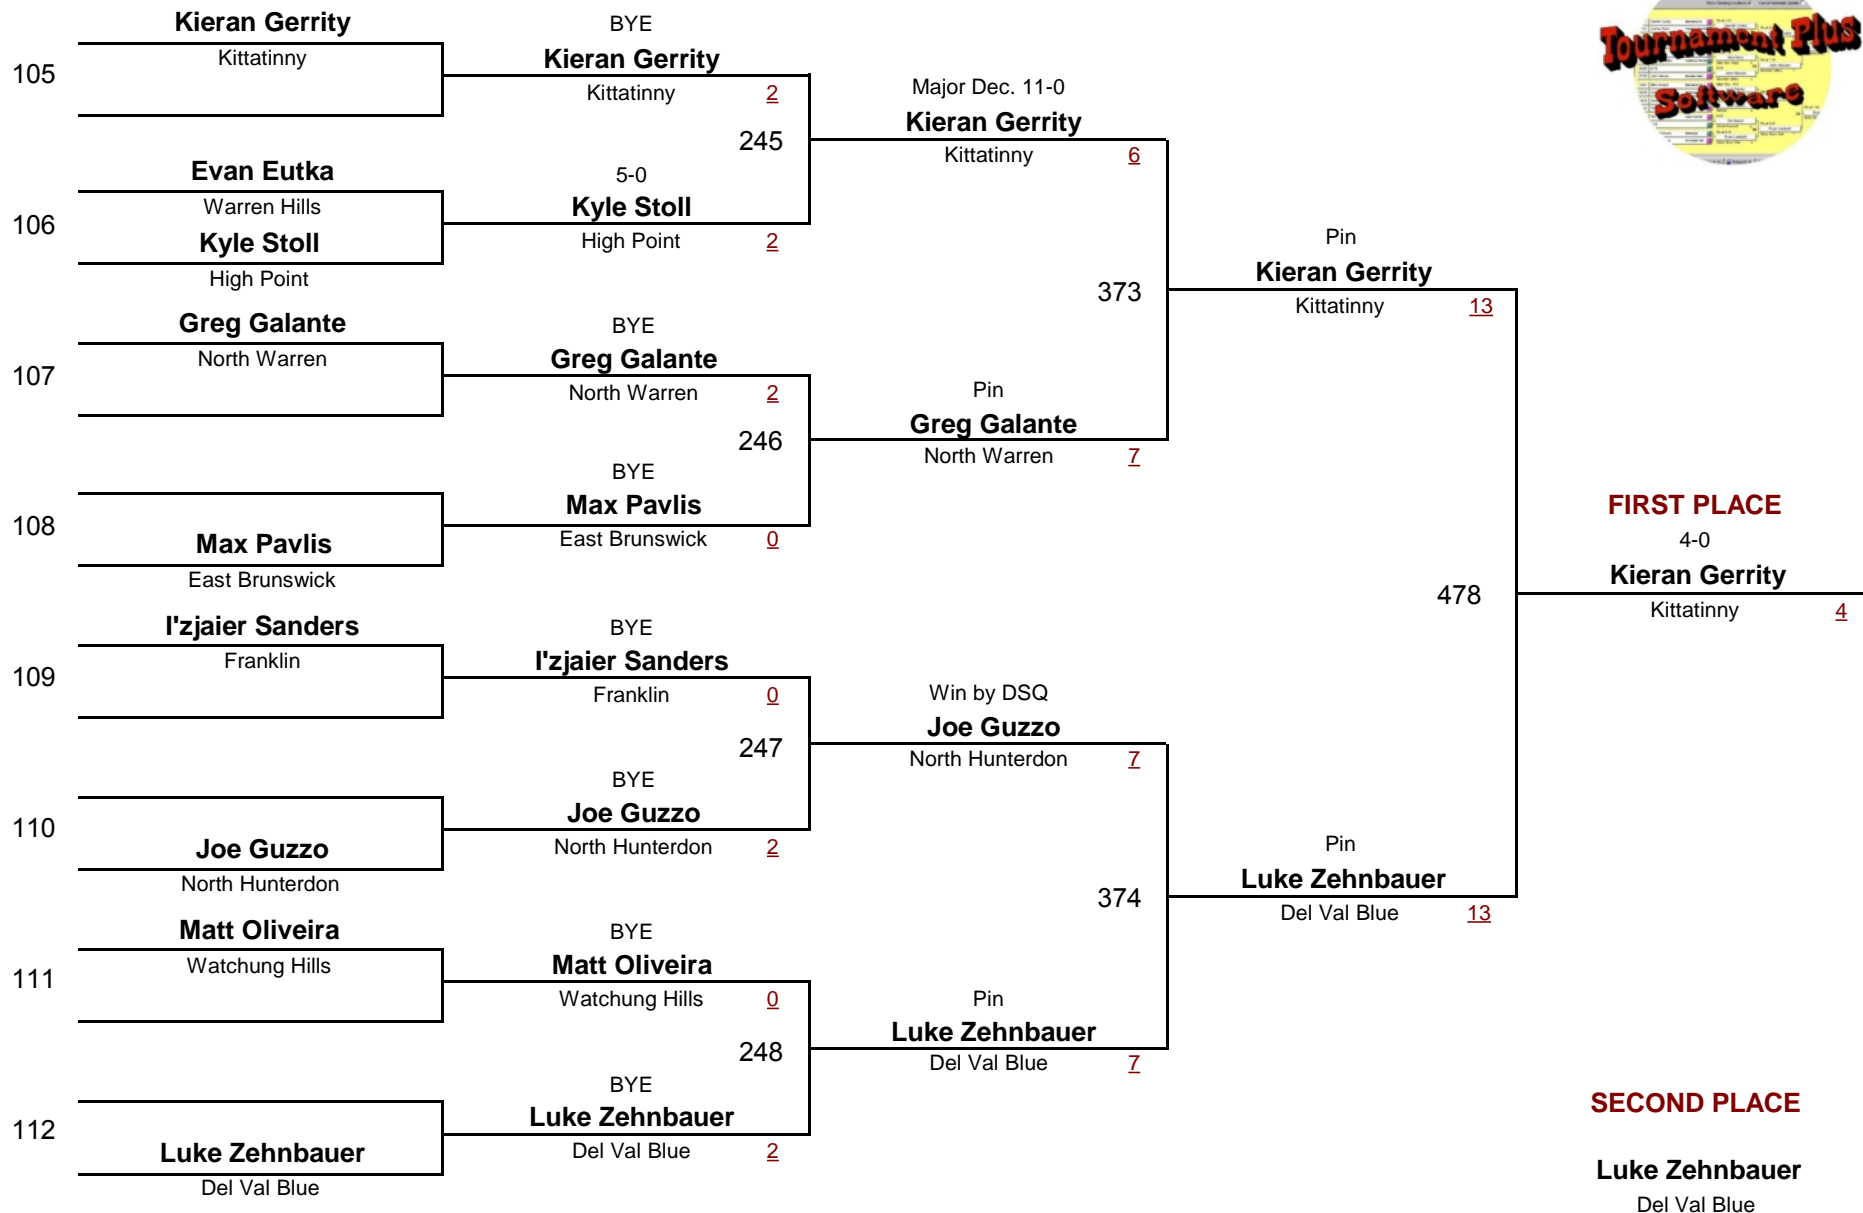

NJGSWL VARSITY

150

DIVISION

WEIGHT

NJGSWL Wrestling Tournament

February 14, 2010

Championship Rounds