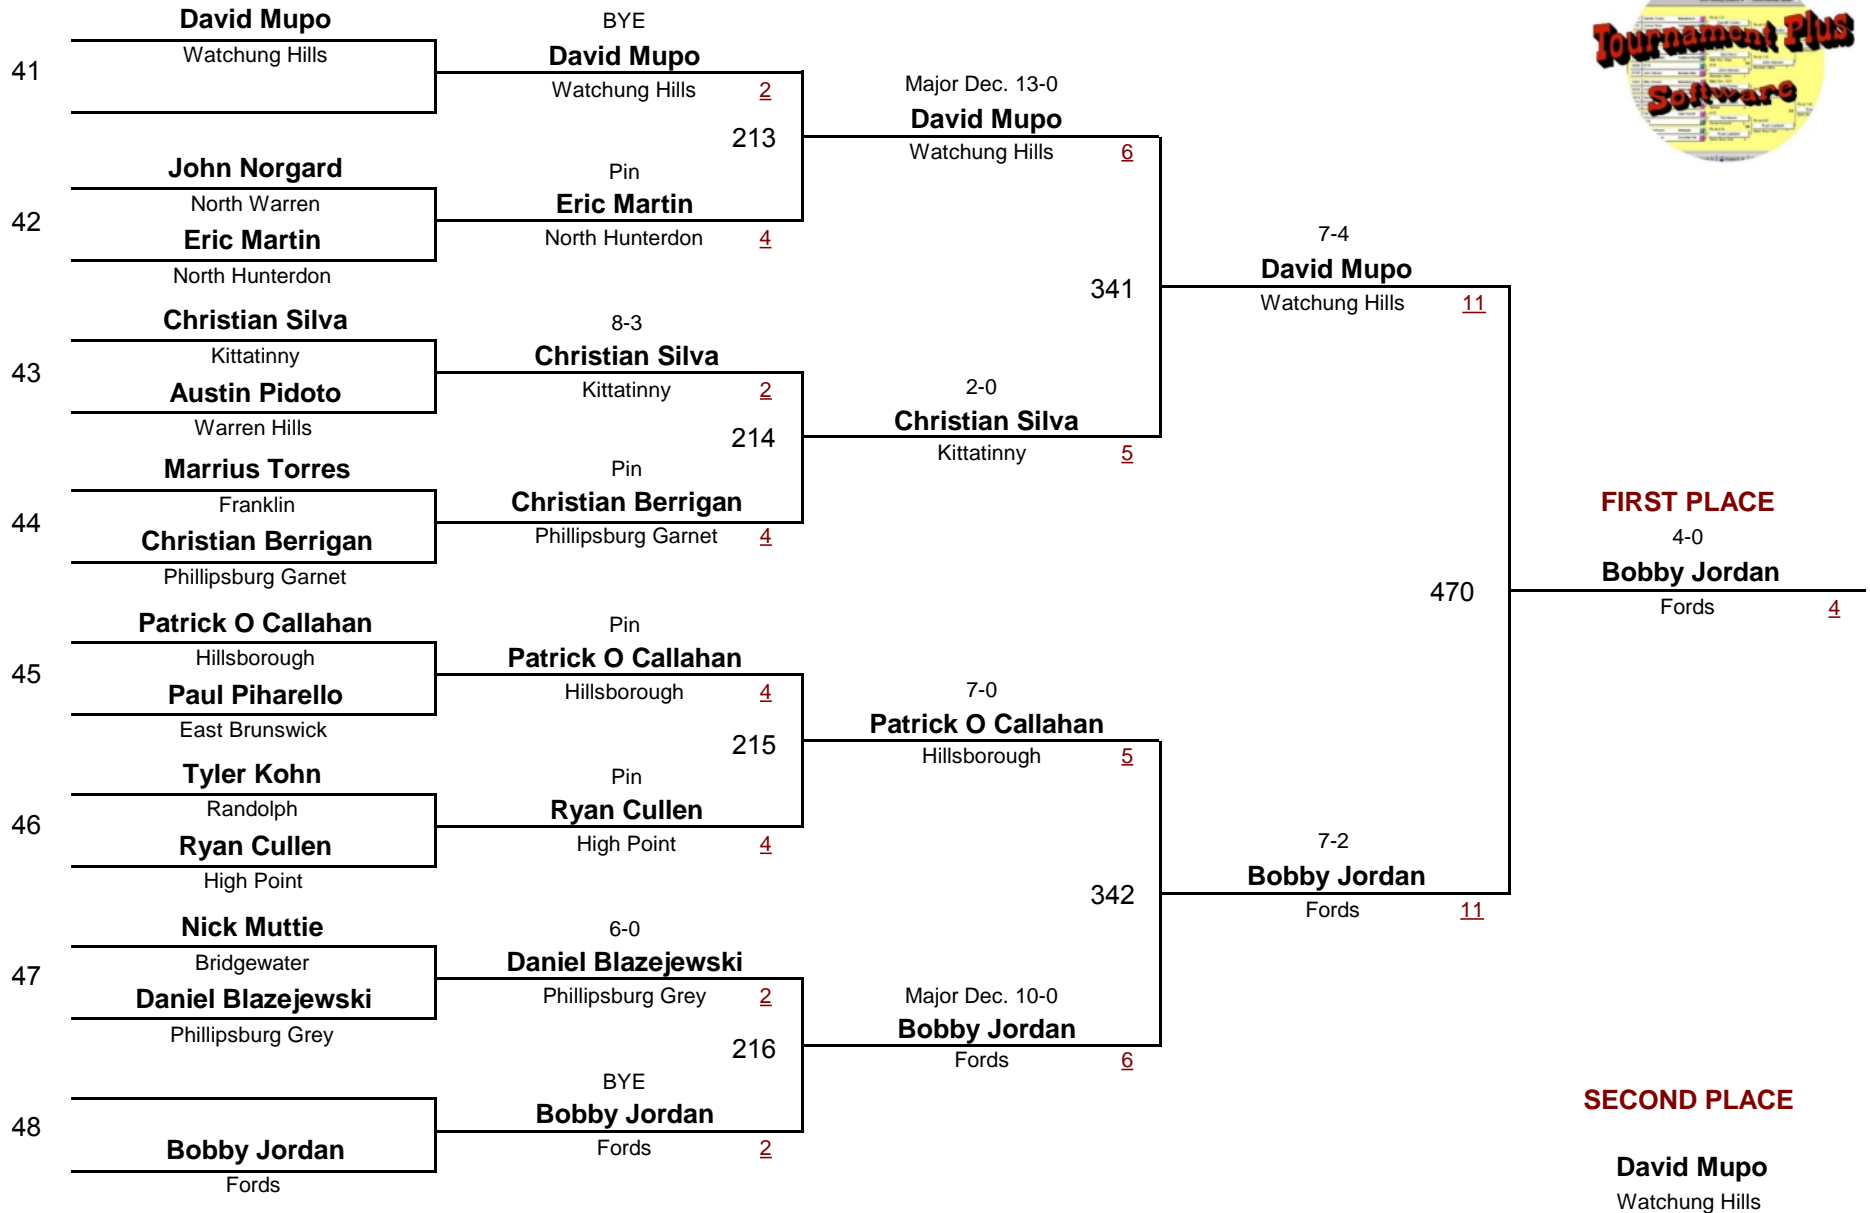

NJGSWL VARSITY

95

NJGSWL Wrestling Tournament

DIVISION

WEIGHT

February 14, 2010

Championship Rounds