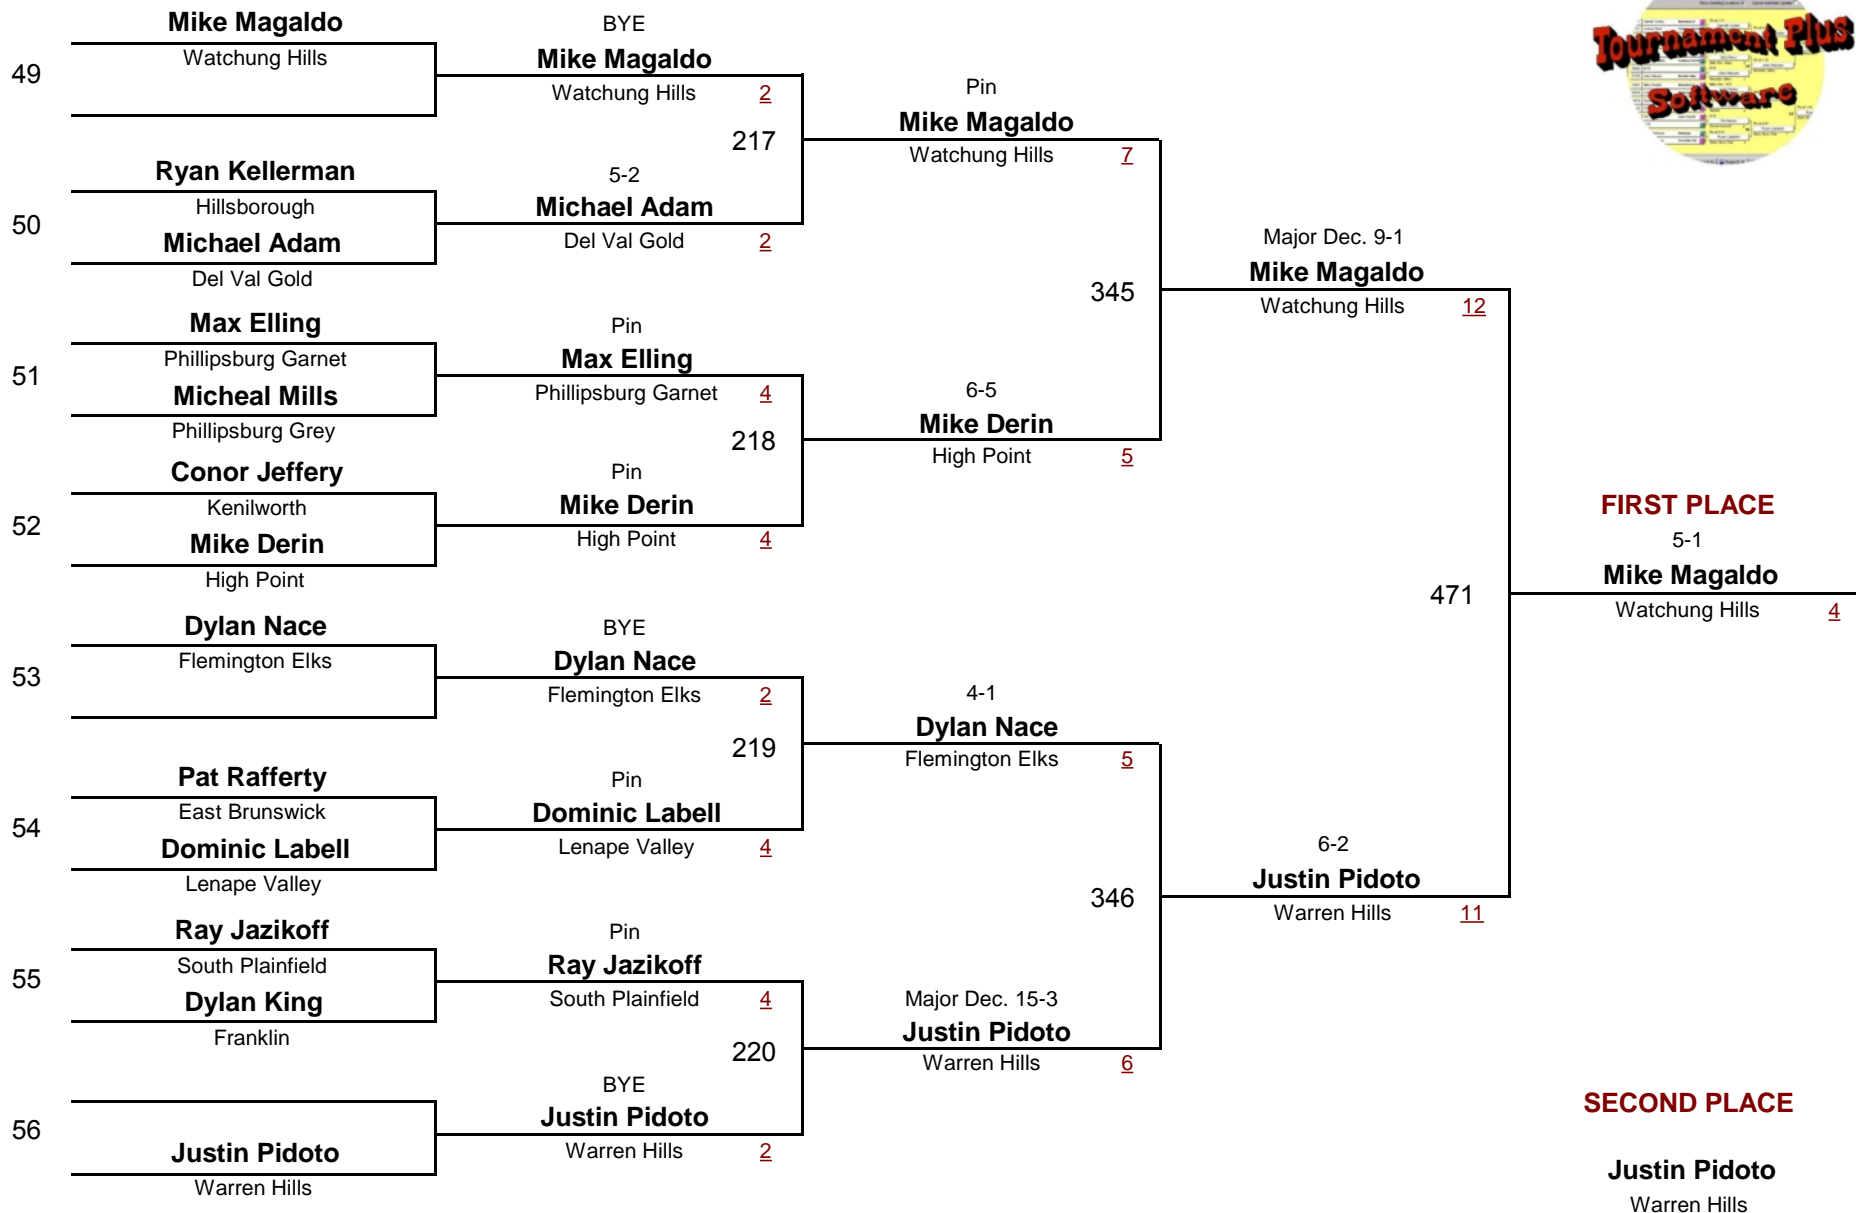

Championship Rounds

NJGSWL VARSITY

100

DIVISION

WEIGHT

NJGSWL Wrestling Tournament

February 14, 2010

Championship Rounds