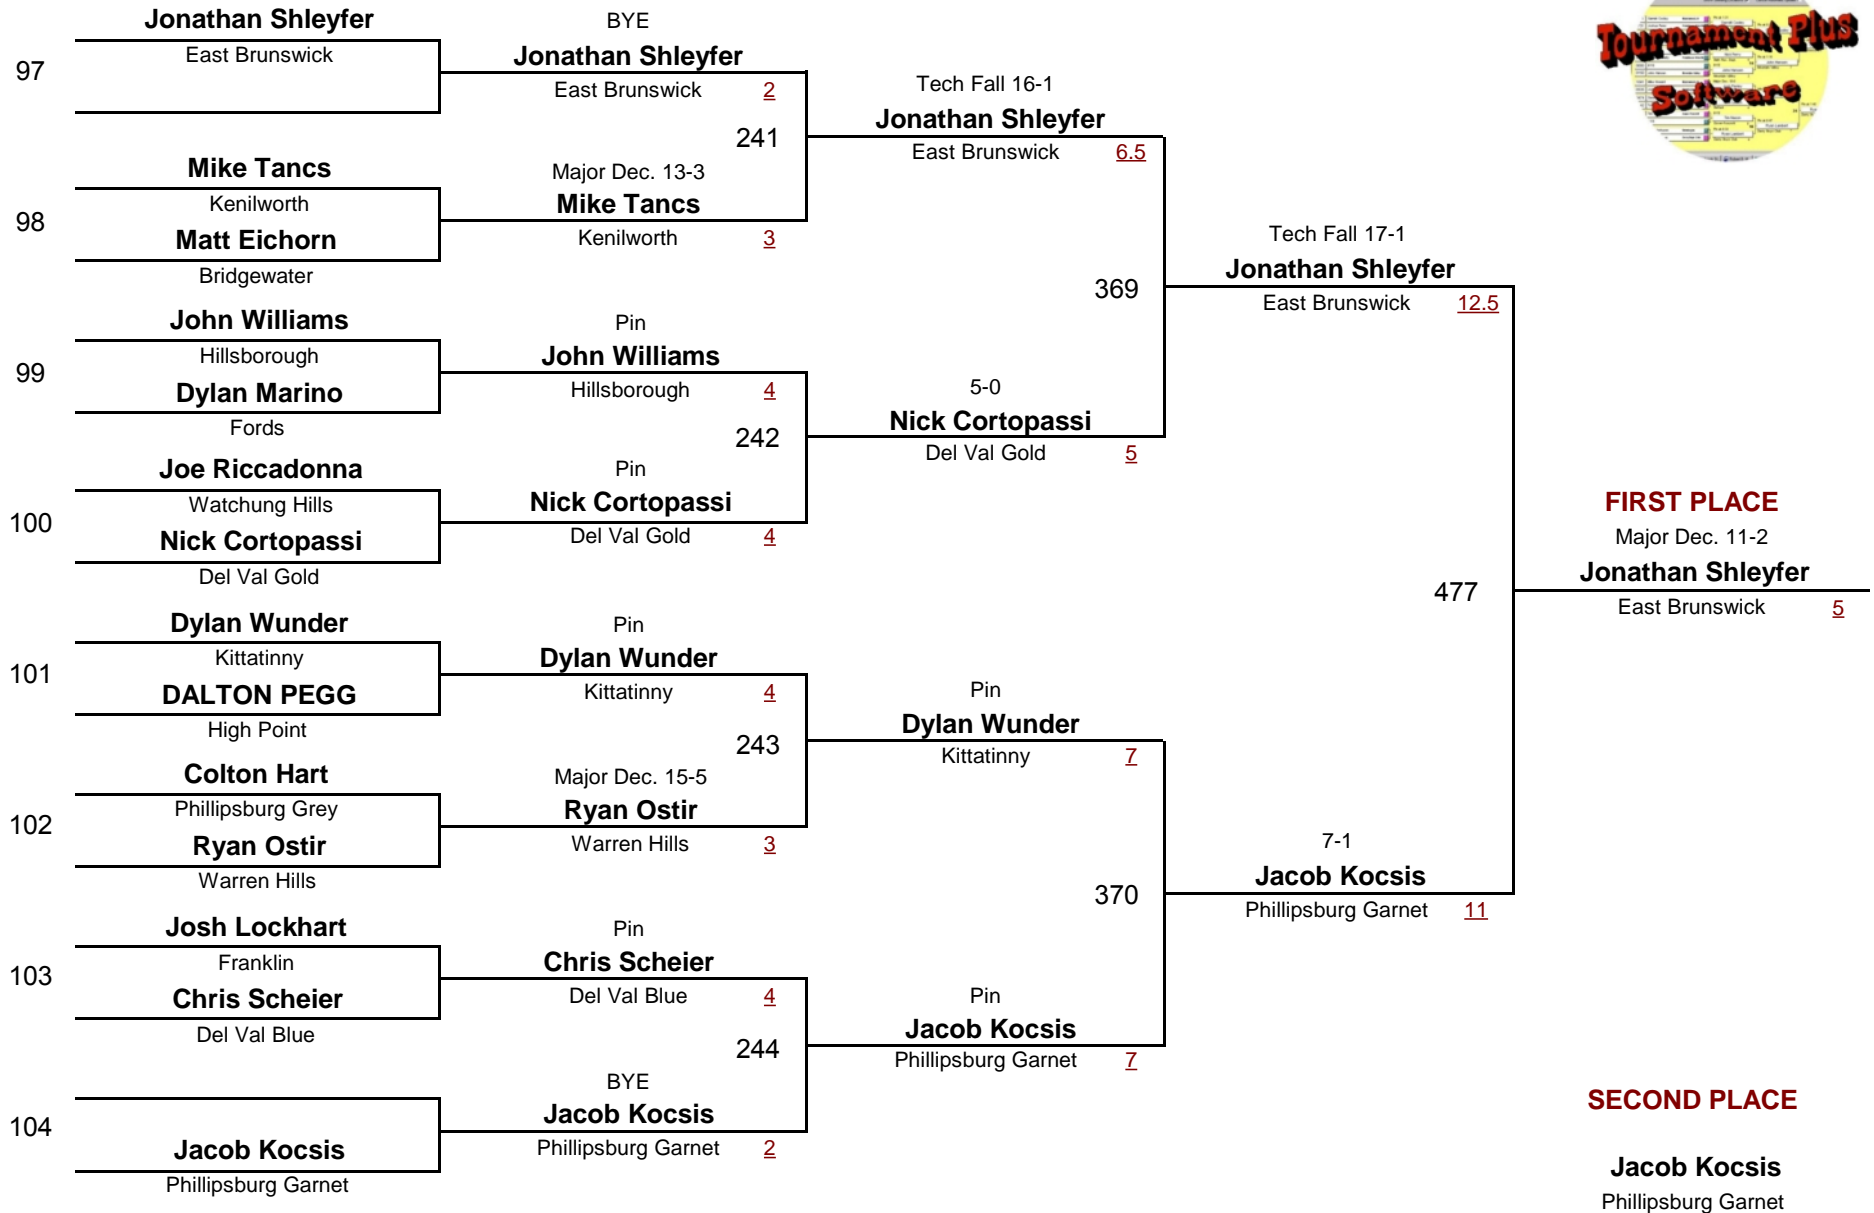

NJGSWL VARSITY

140

DIVISION

WEIGHT

NJGSWL Wrestling Tournament

February 14, 2010

Championship Rounds