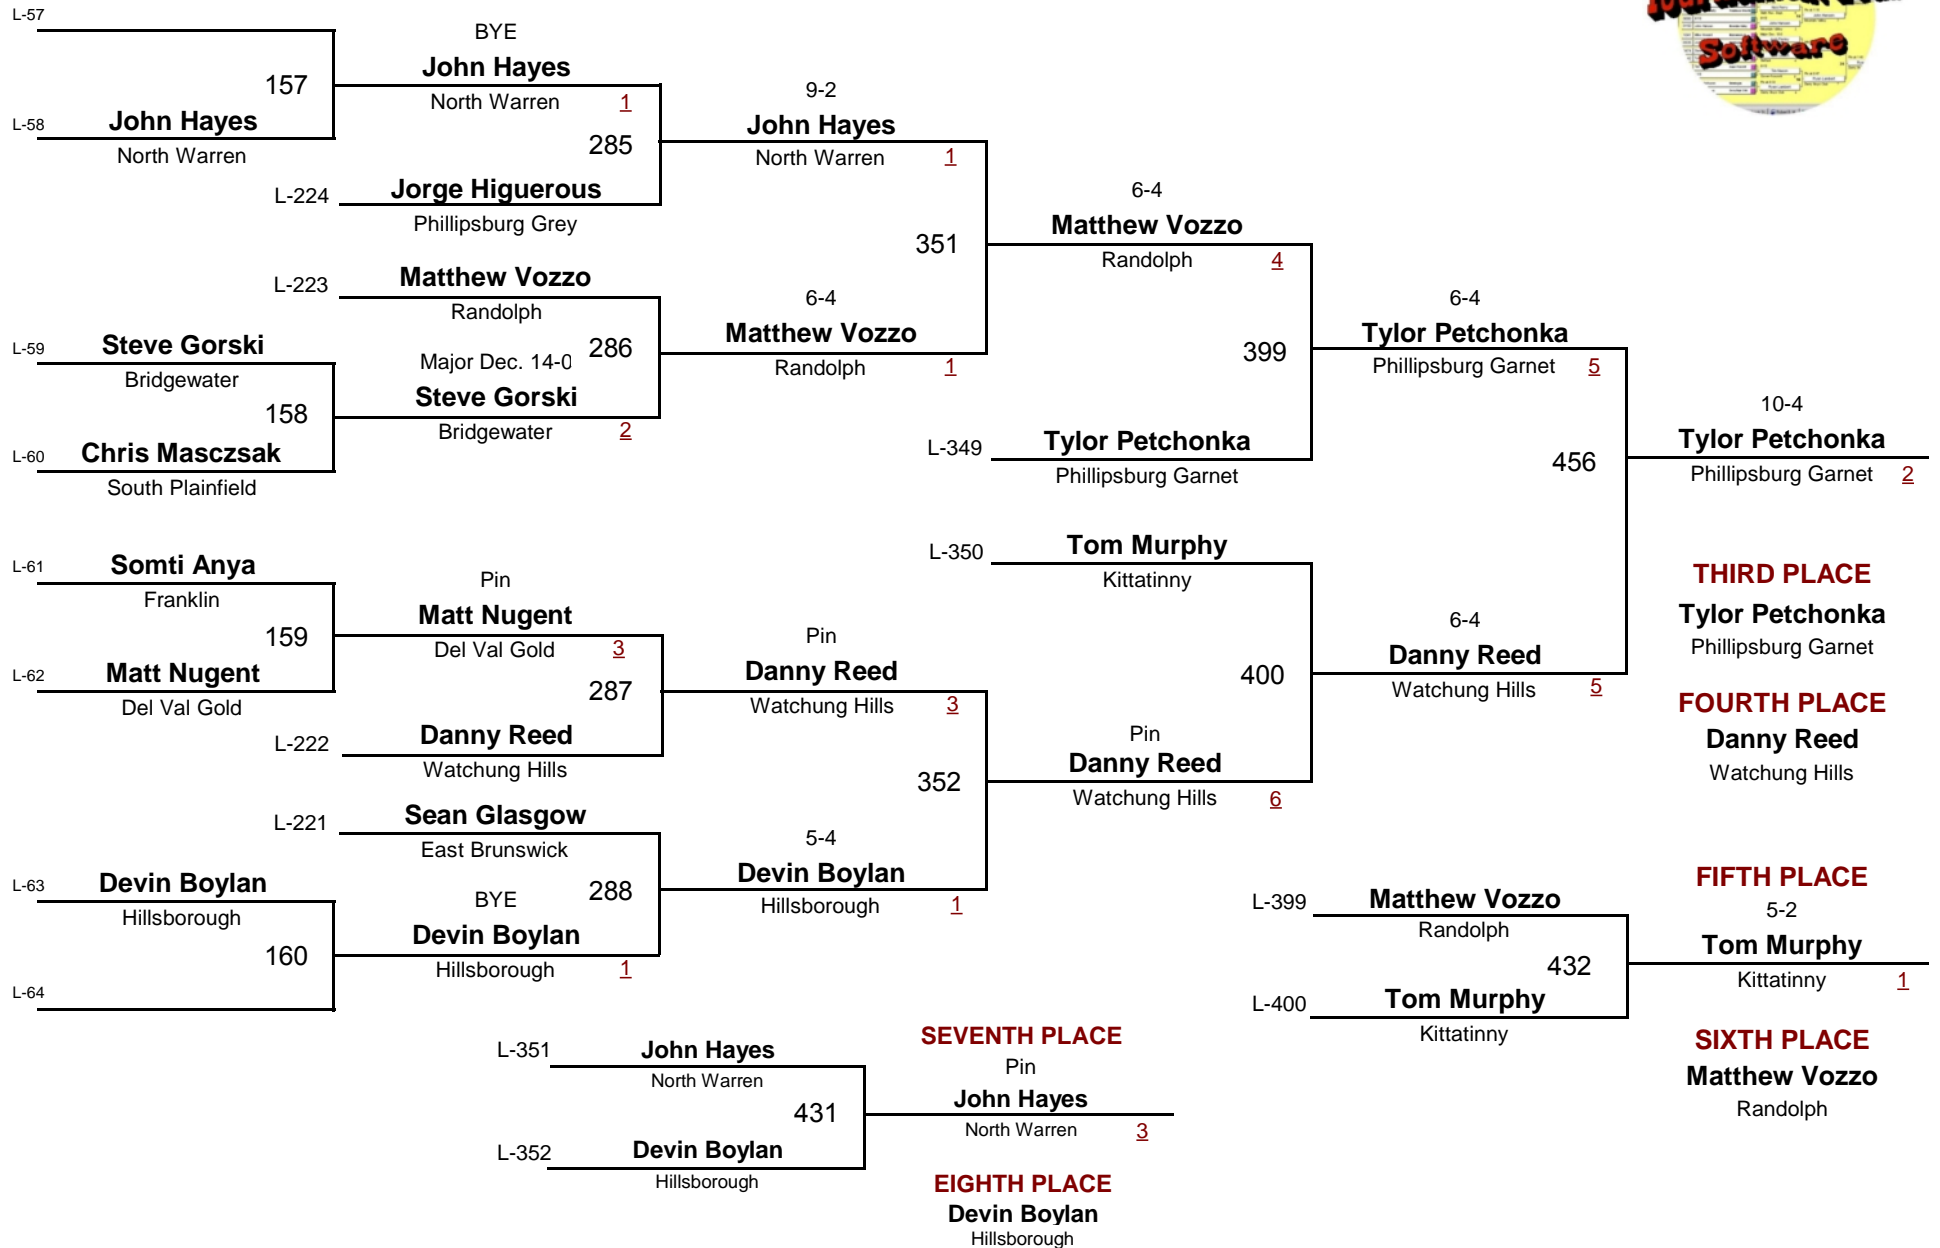

Championship Rounds

NJGSWL VARSITY

100

DIVISION

WEIGHT

NJGSWL Wrestling Tournament

February 14, 2010

Championship Rounds