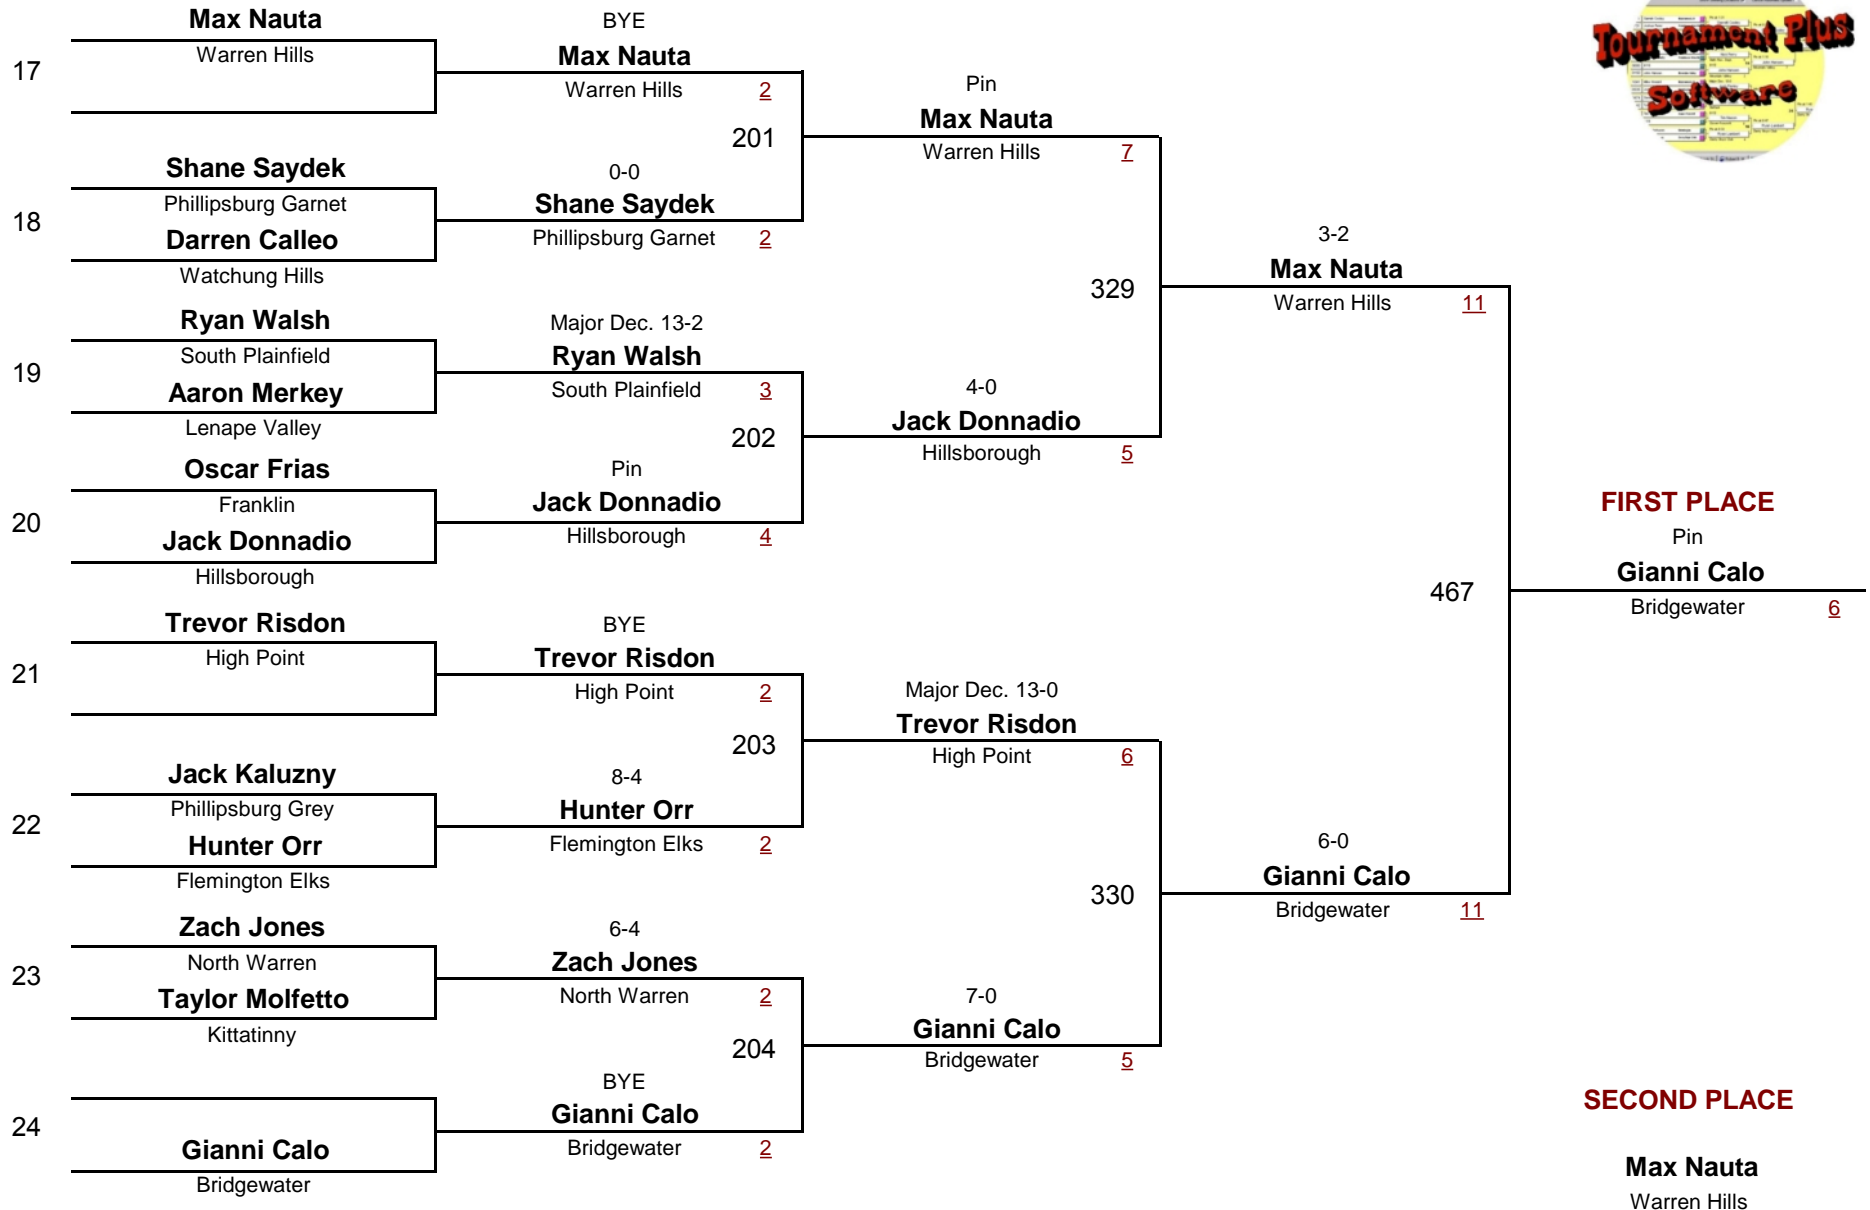

NJGSWL VARSITY

80

NJGSWL Wrestling Tournament

DIVISION

WEIGHT

February 14, 2010

Championship Rounds