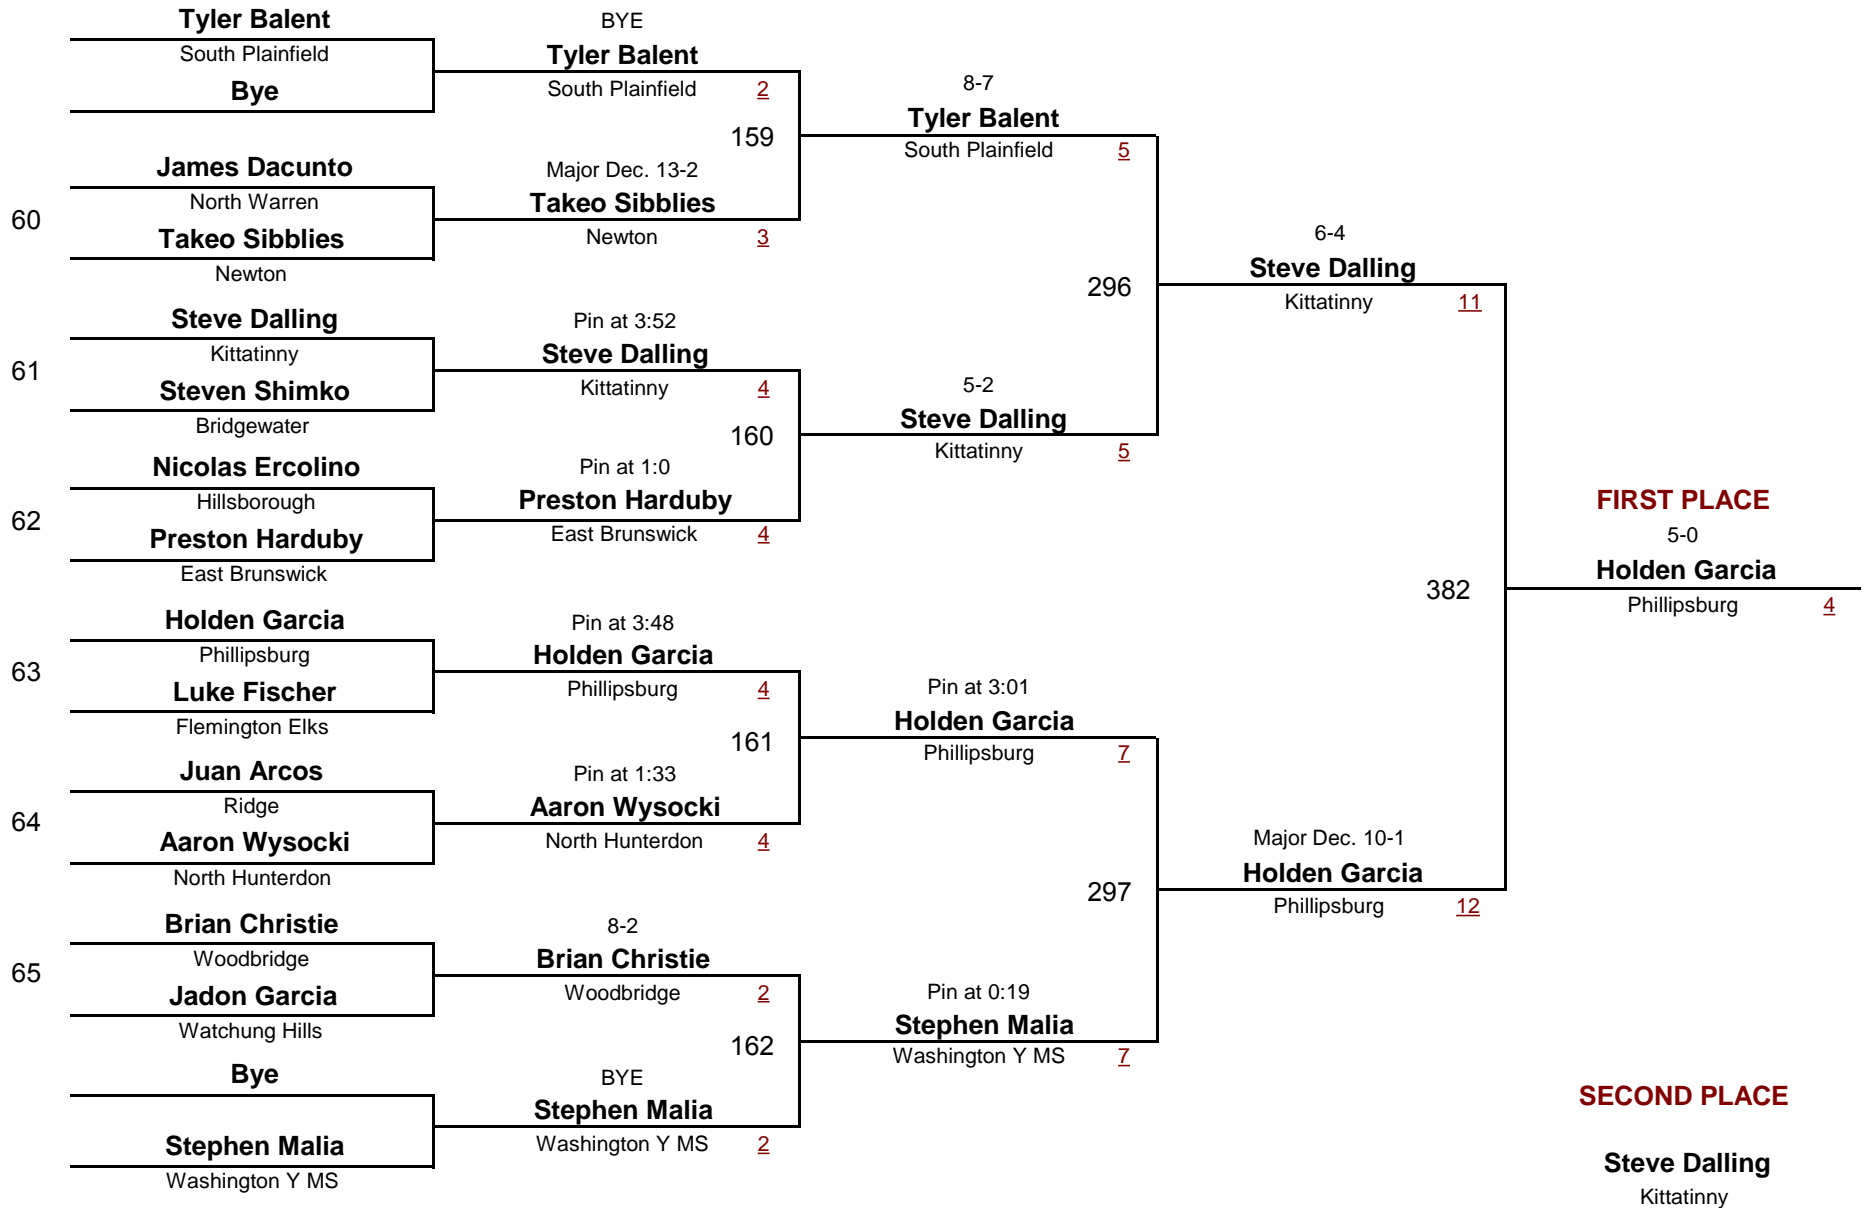

VARSITY

DIVISION

118

WEIGHT

2018 NJGSWL FINAL EXAM

February 4, 2018

Championship Rounds

1