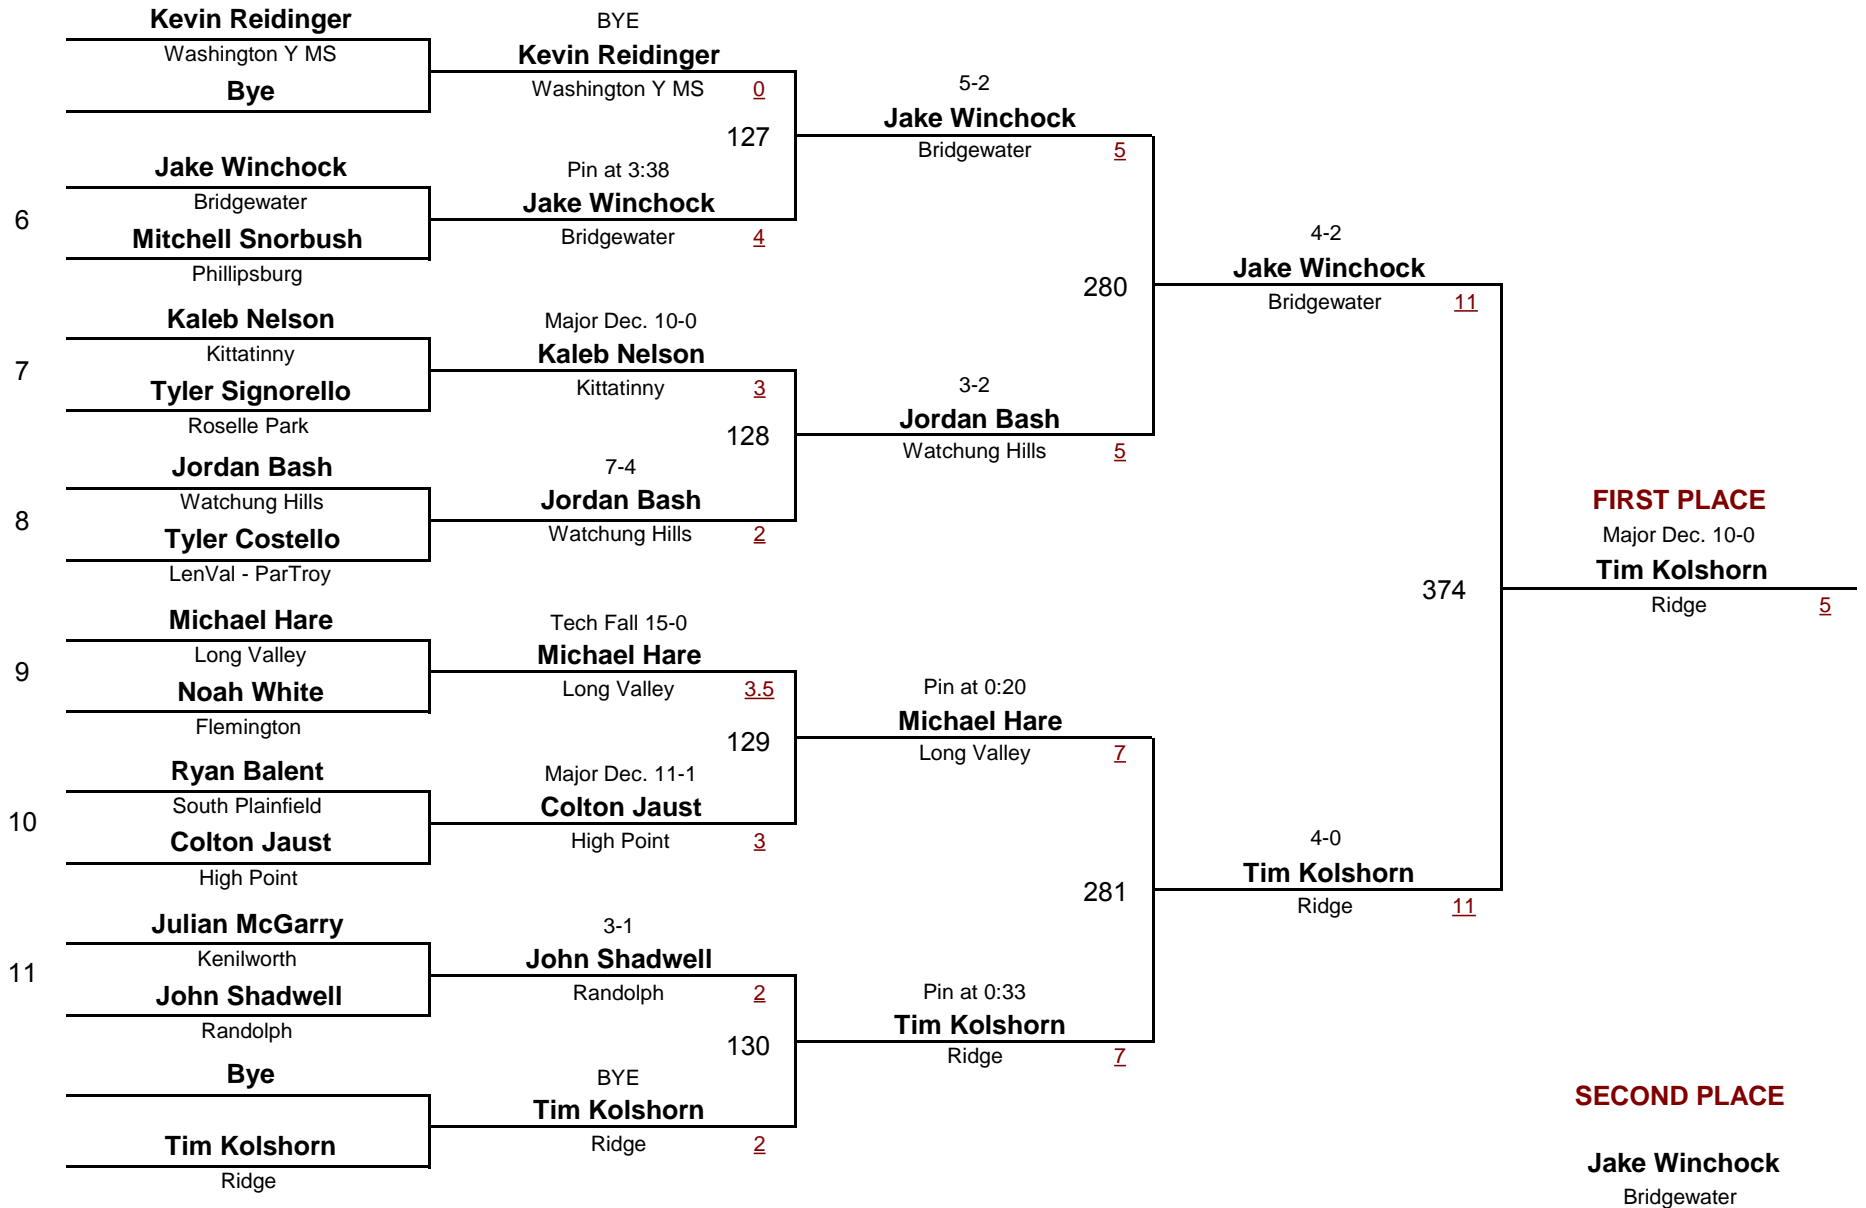

**75**

**2018 NJGSWL FINAL EXAM**

DIVISION

WEIGHT

February 4, 2018

**Championship Rounds**

1

**VARSITY**