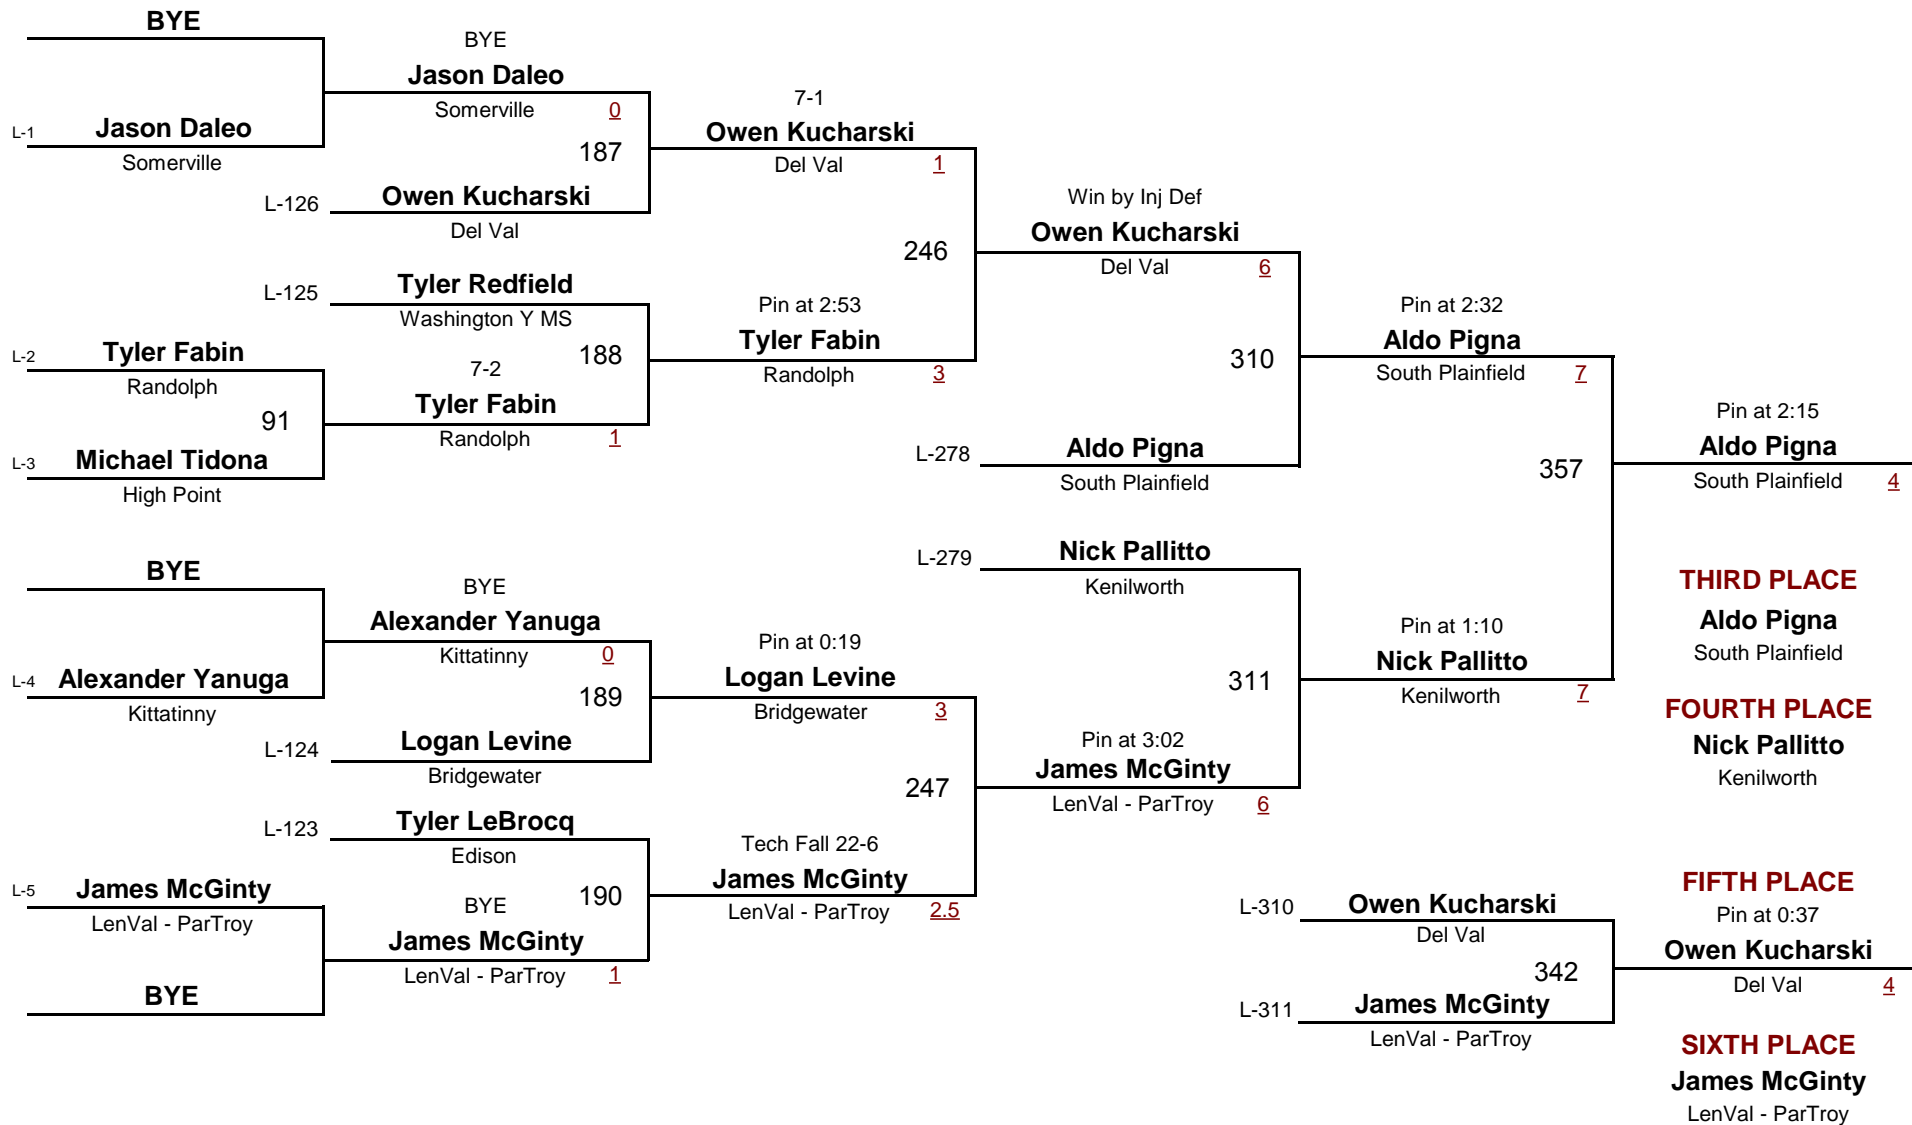

**VARSITY**

DIVISION

**70**

WEIGHT

**2018 NJGSWL FINAL EXAM**

February 4, 2018

**Consolation Rounds**

**VARSITY**