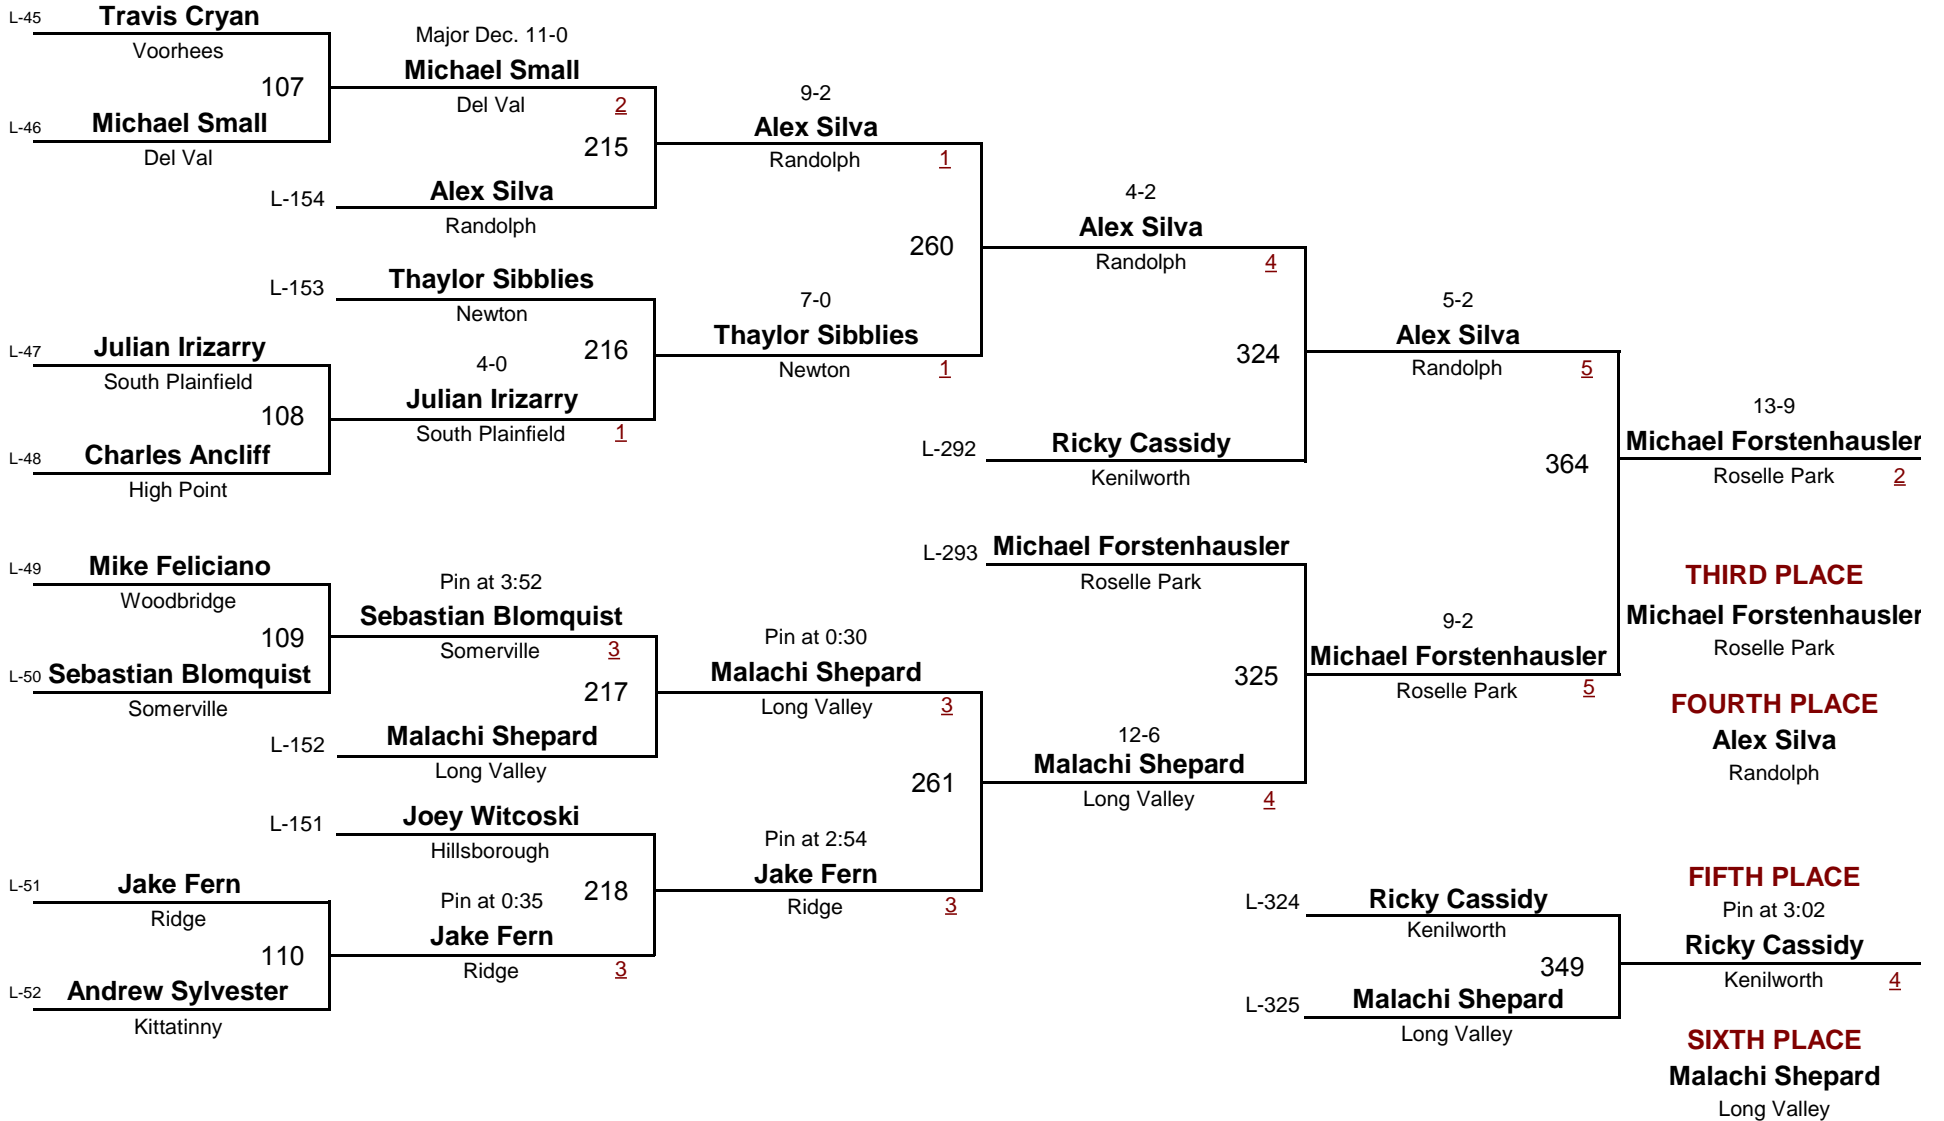

VARSITY

DIVISION

106

WEIGHT

2018 NJGSWL FINAL EXAM

February 4, 2018

Consolation Rounds