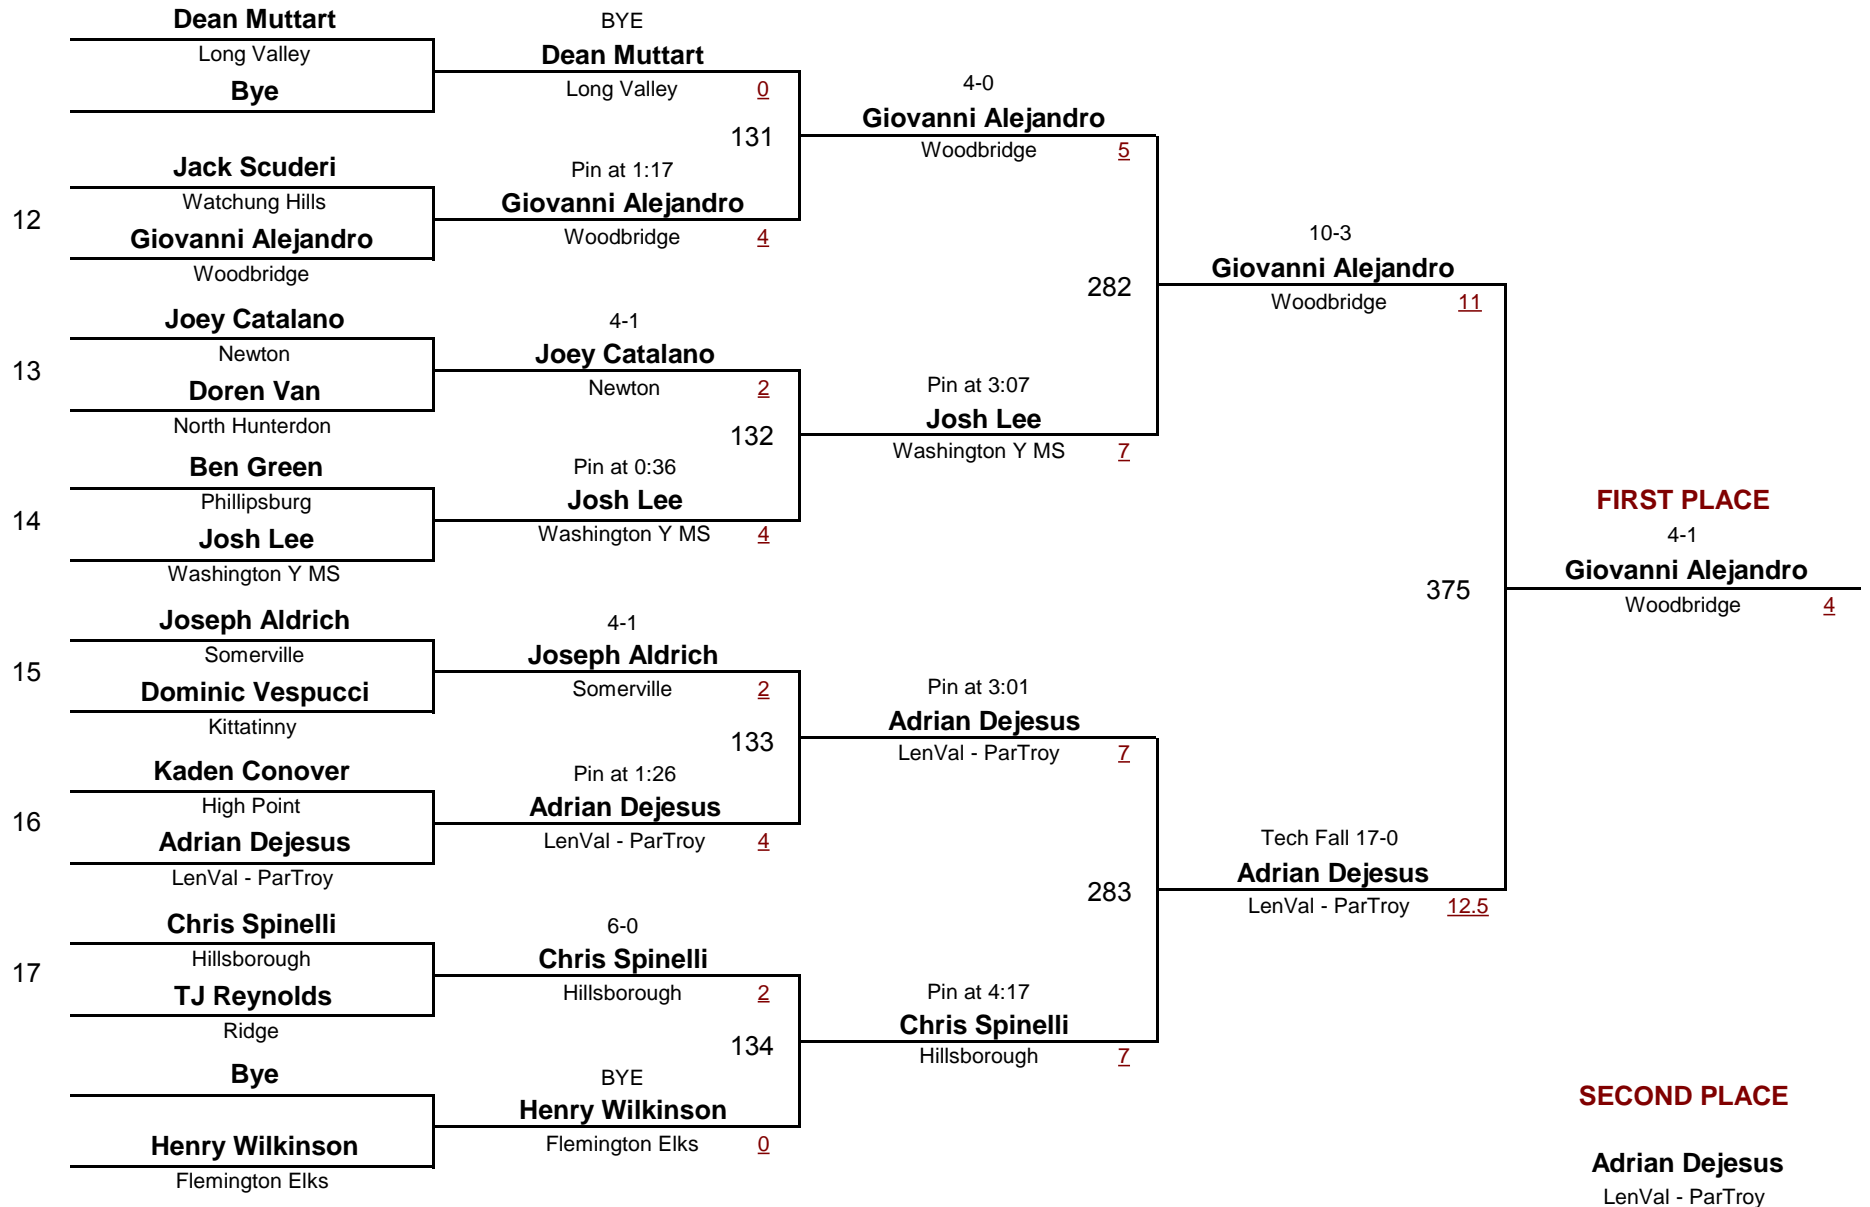

**80**

**2018 NJGSWL FINAL EXAM**

DIVISION

WEIGHT

February 4, 2018

**Championship Rounds**

1

**VARSITY**