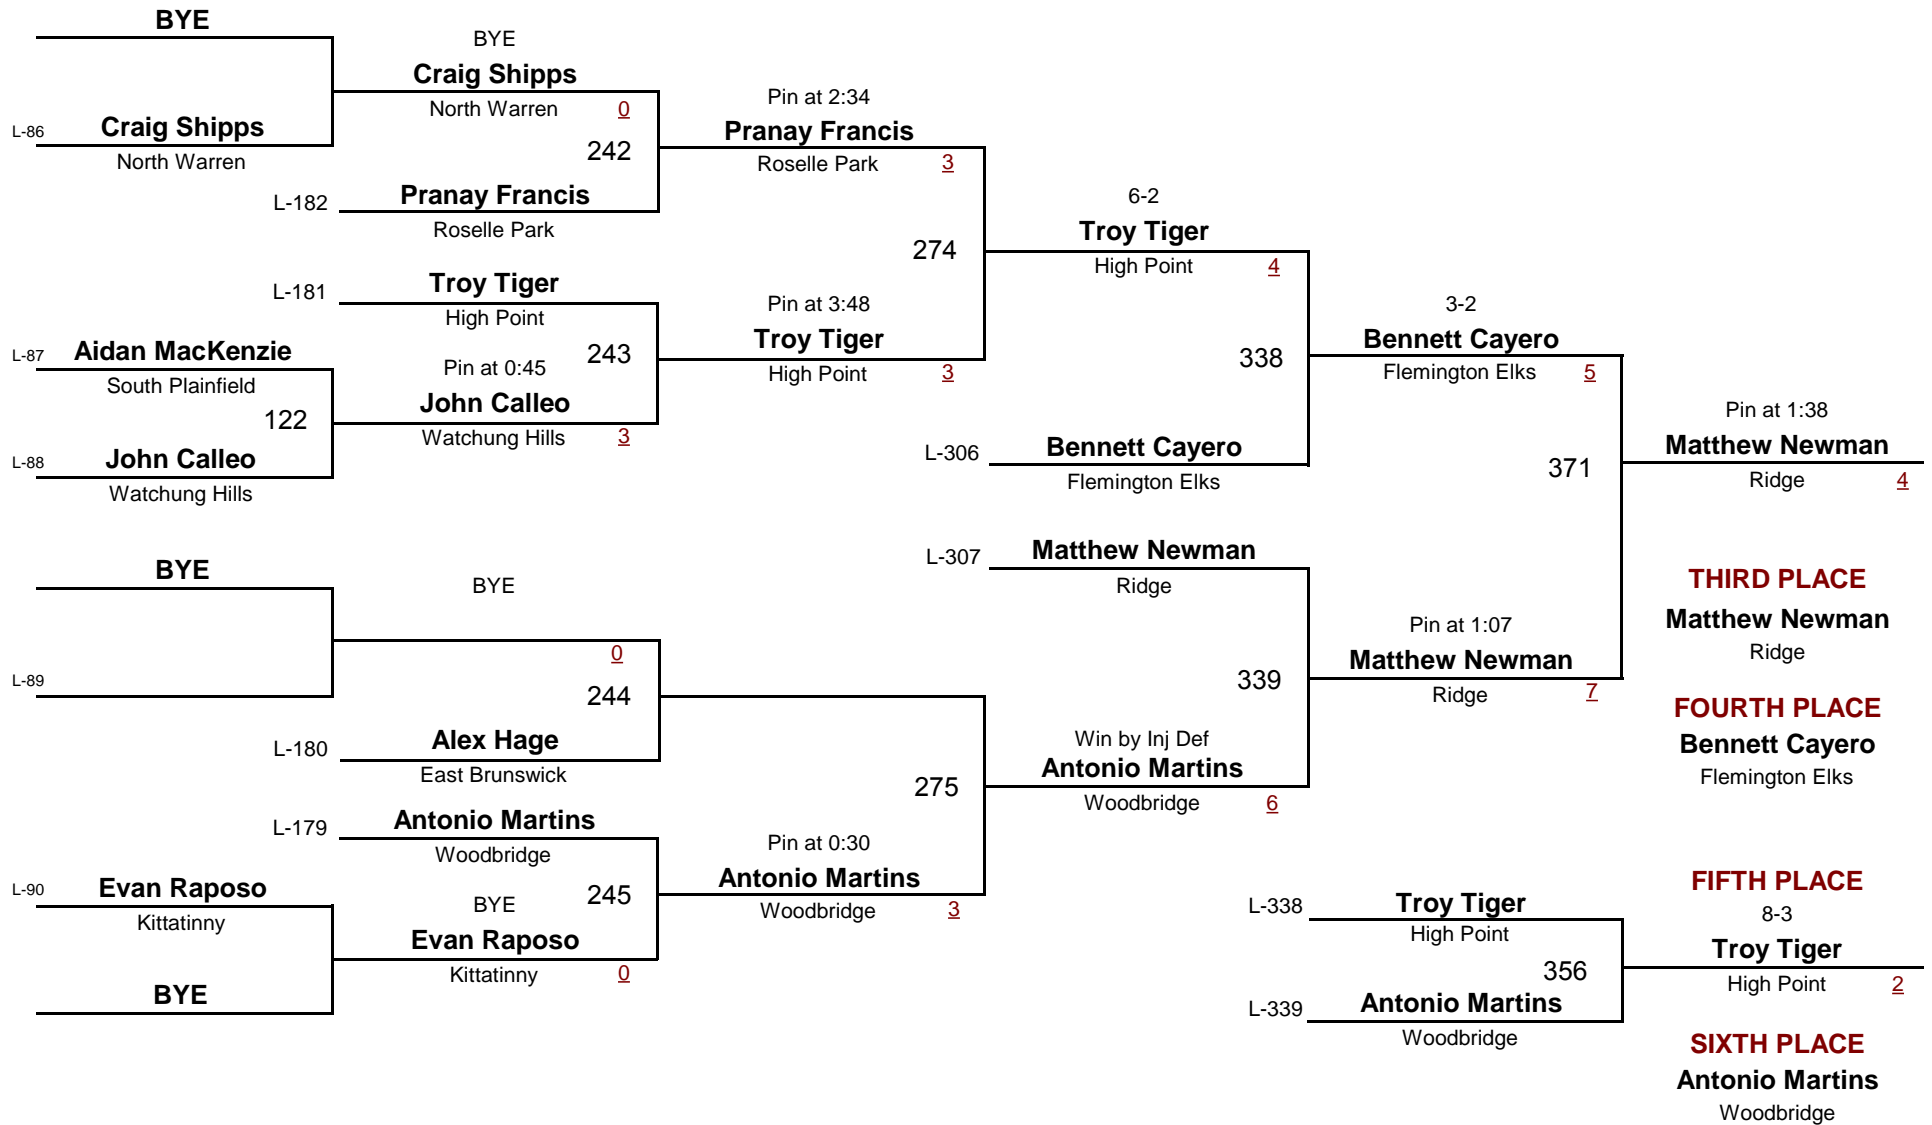

**VARSITY**

DIVISION

**175**

WEIGHT

**2018 NJGSWL FINAL EXAM**

February 4, 2018

**Consolation Rounds**

**VARSITY**