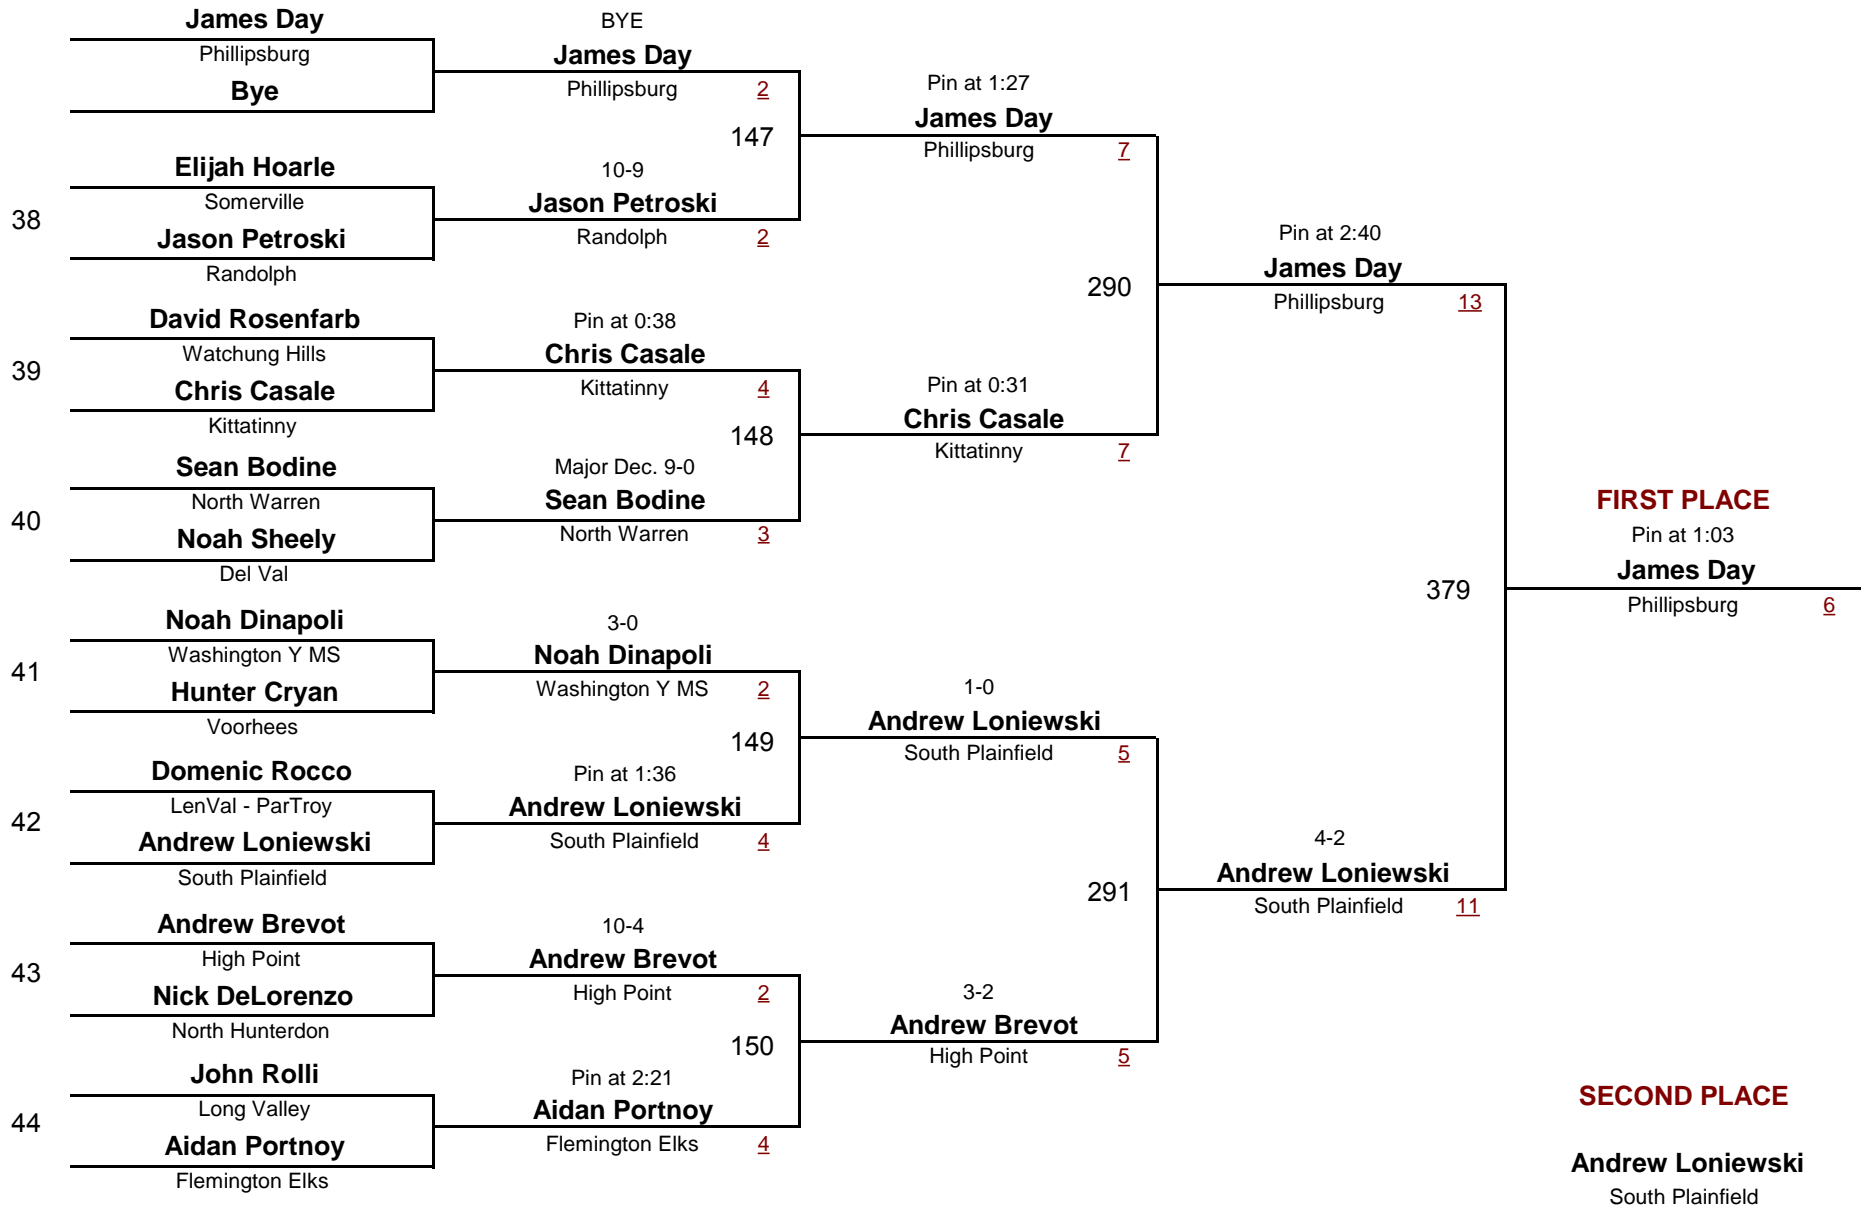

VARSITY

100

2018 NJGSWL FINAL EXAM

DIVISION

WEIGHT

February 4, 2018

Championship Rounds

1