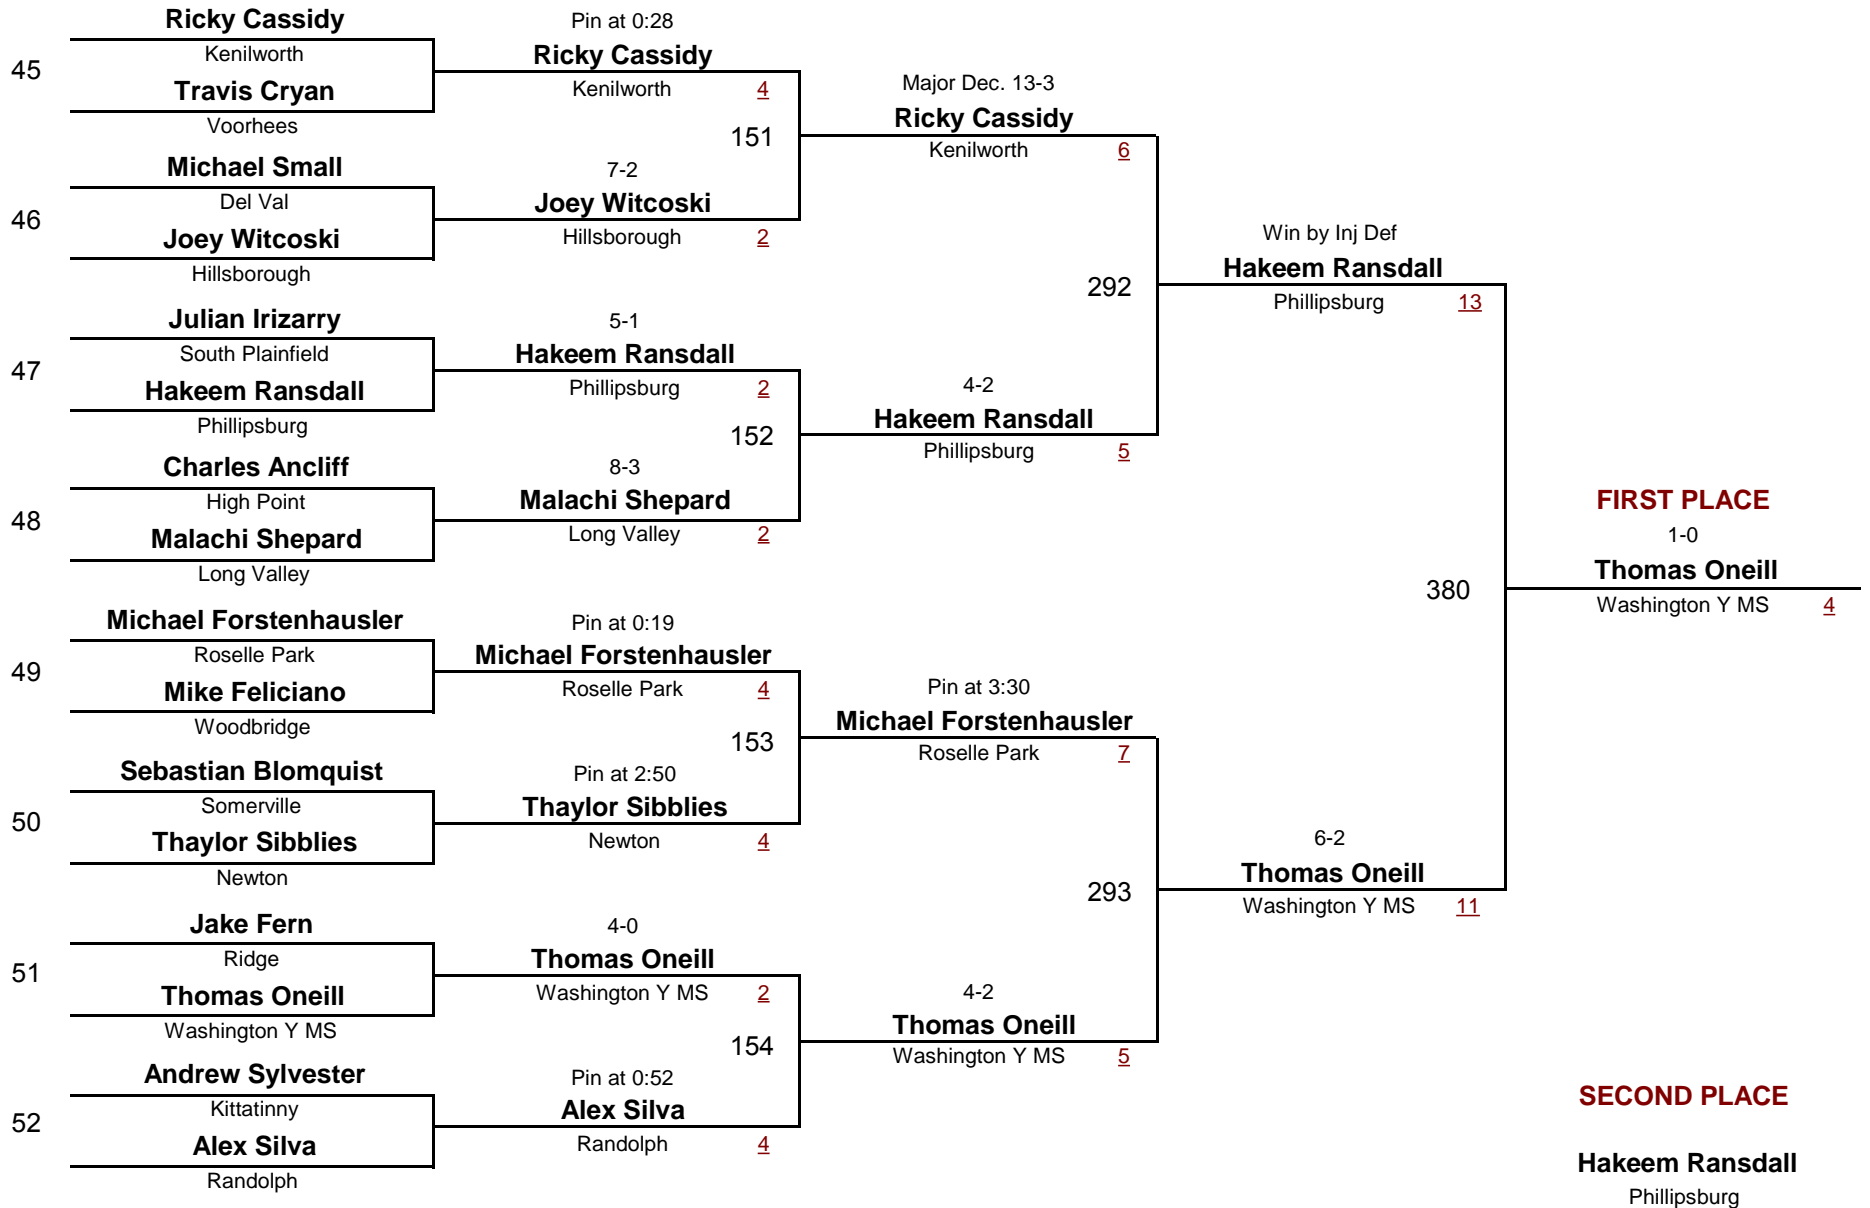

VARSITY

106

2018 NJGSWL FINAL EXAM

DIVISION

WEIGHT

February 4, 2018

Championship Rounds

1