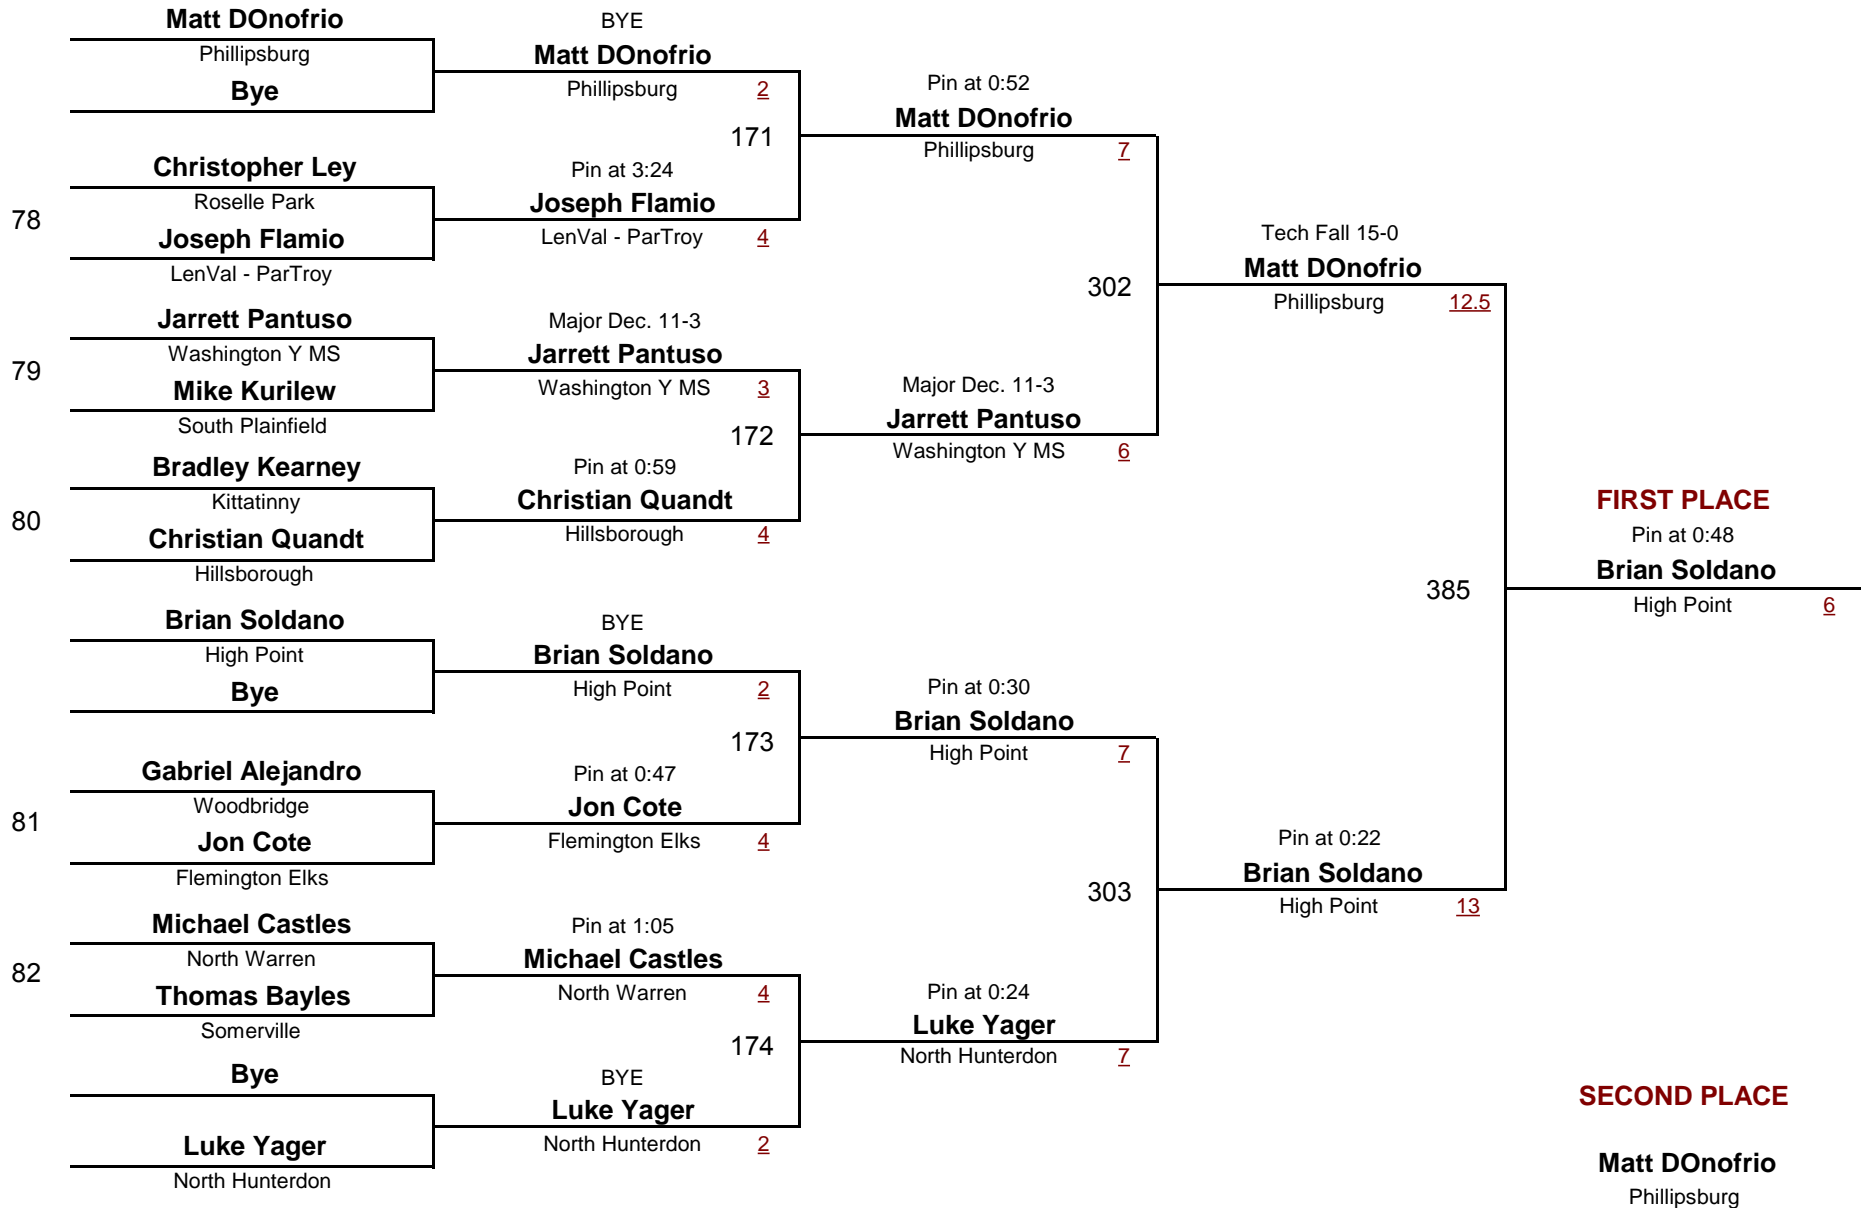

**VARSITY**

**140**

**2018 NJGSWL FINAL EXAM**

DIVISION

WEIGHT

February 4, 2018

**Championship Rounds**

1