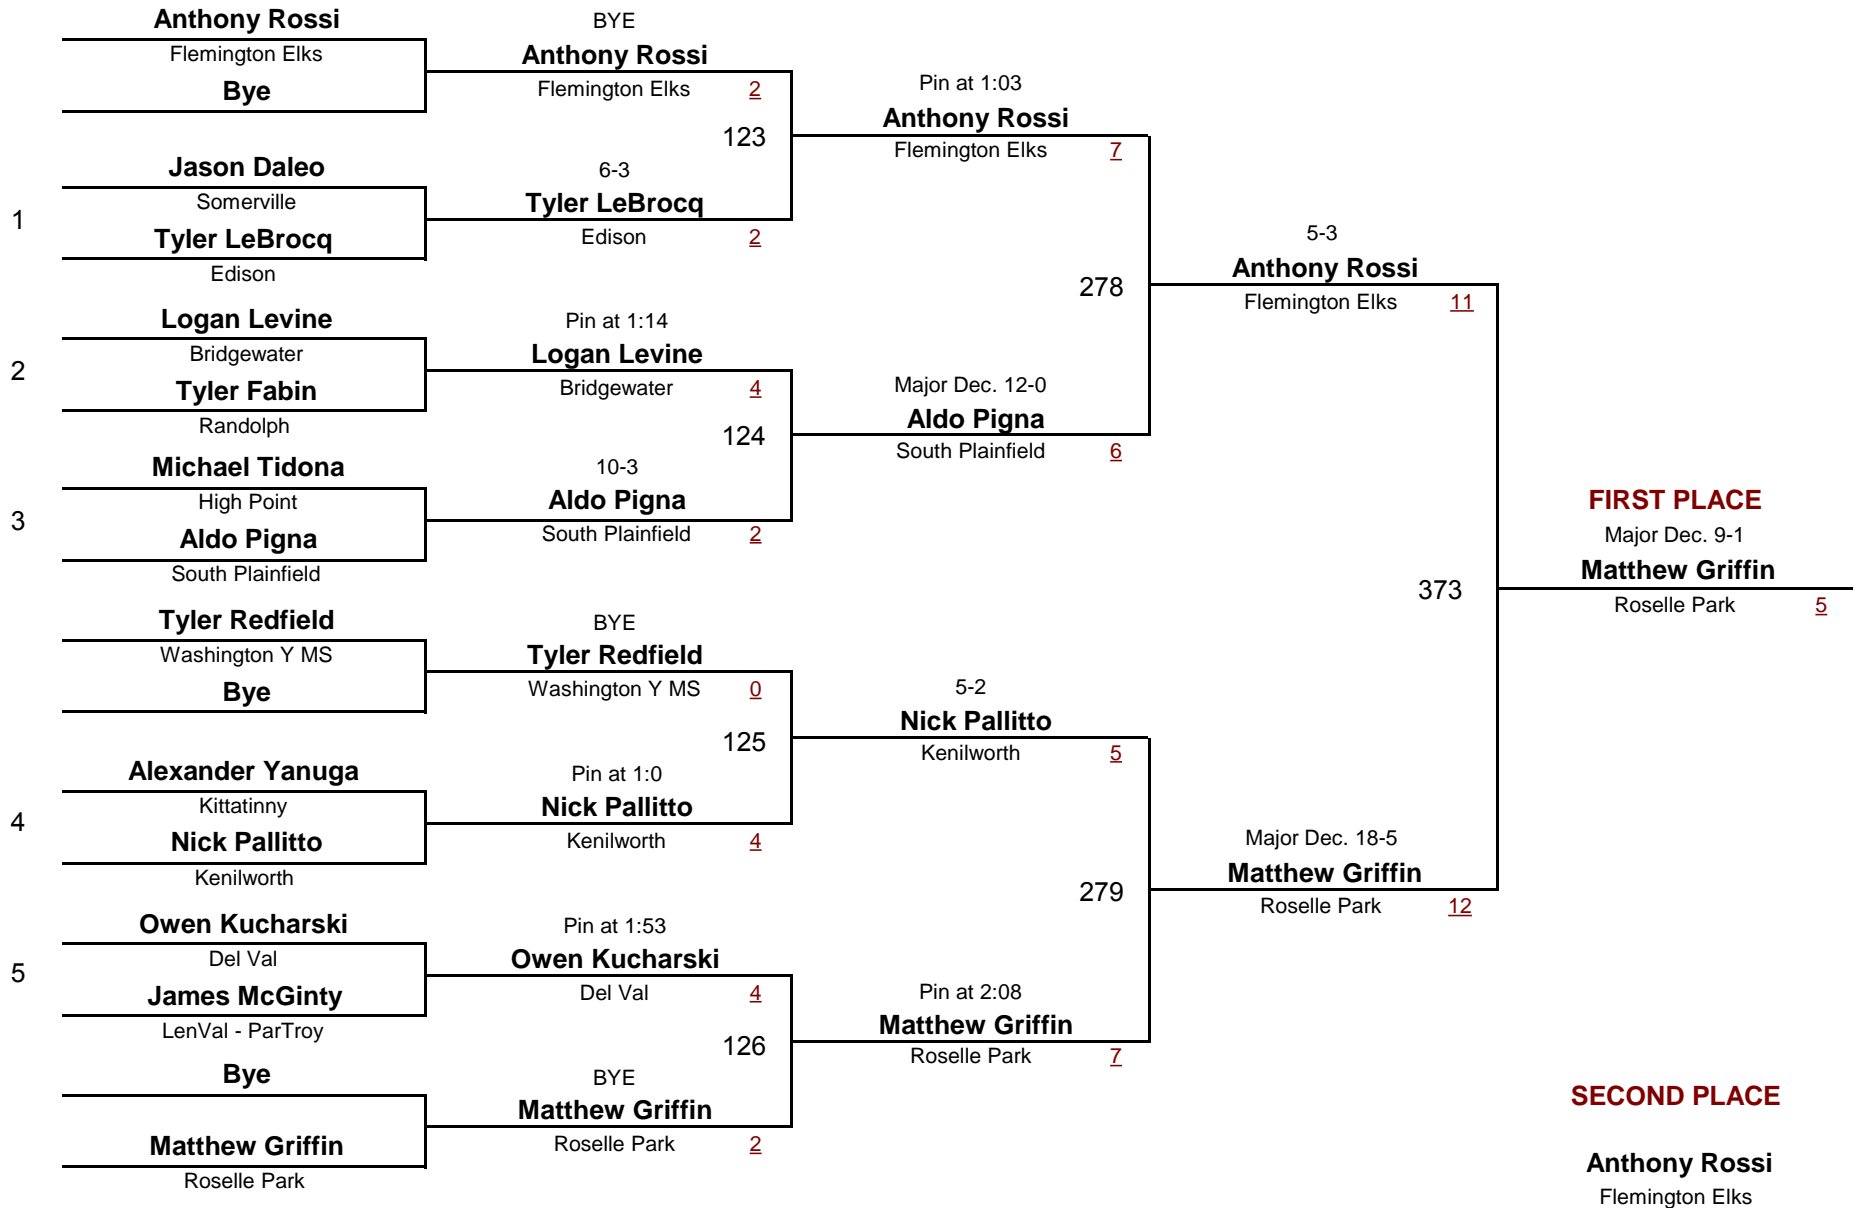

**VARSITY**

**70**

**2018 NJGSWL FINAL EXAM**

DIVISION

WEIGHT

February 4, 2018

**Championship Rounds**

1