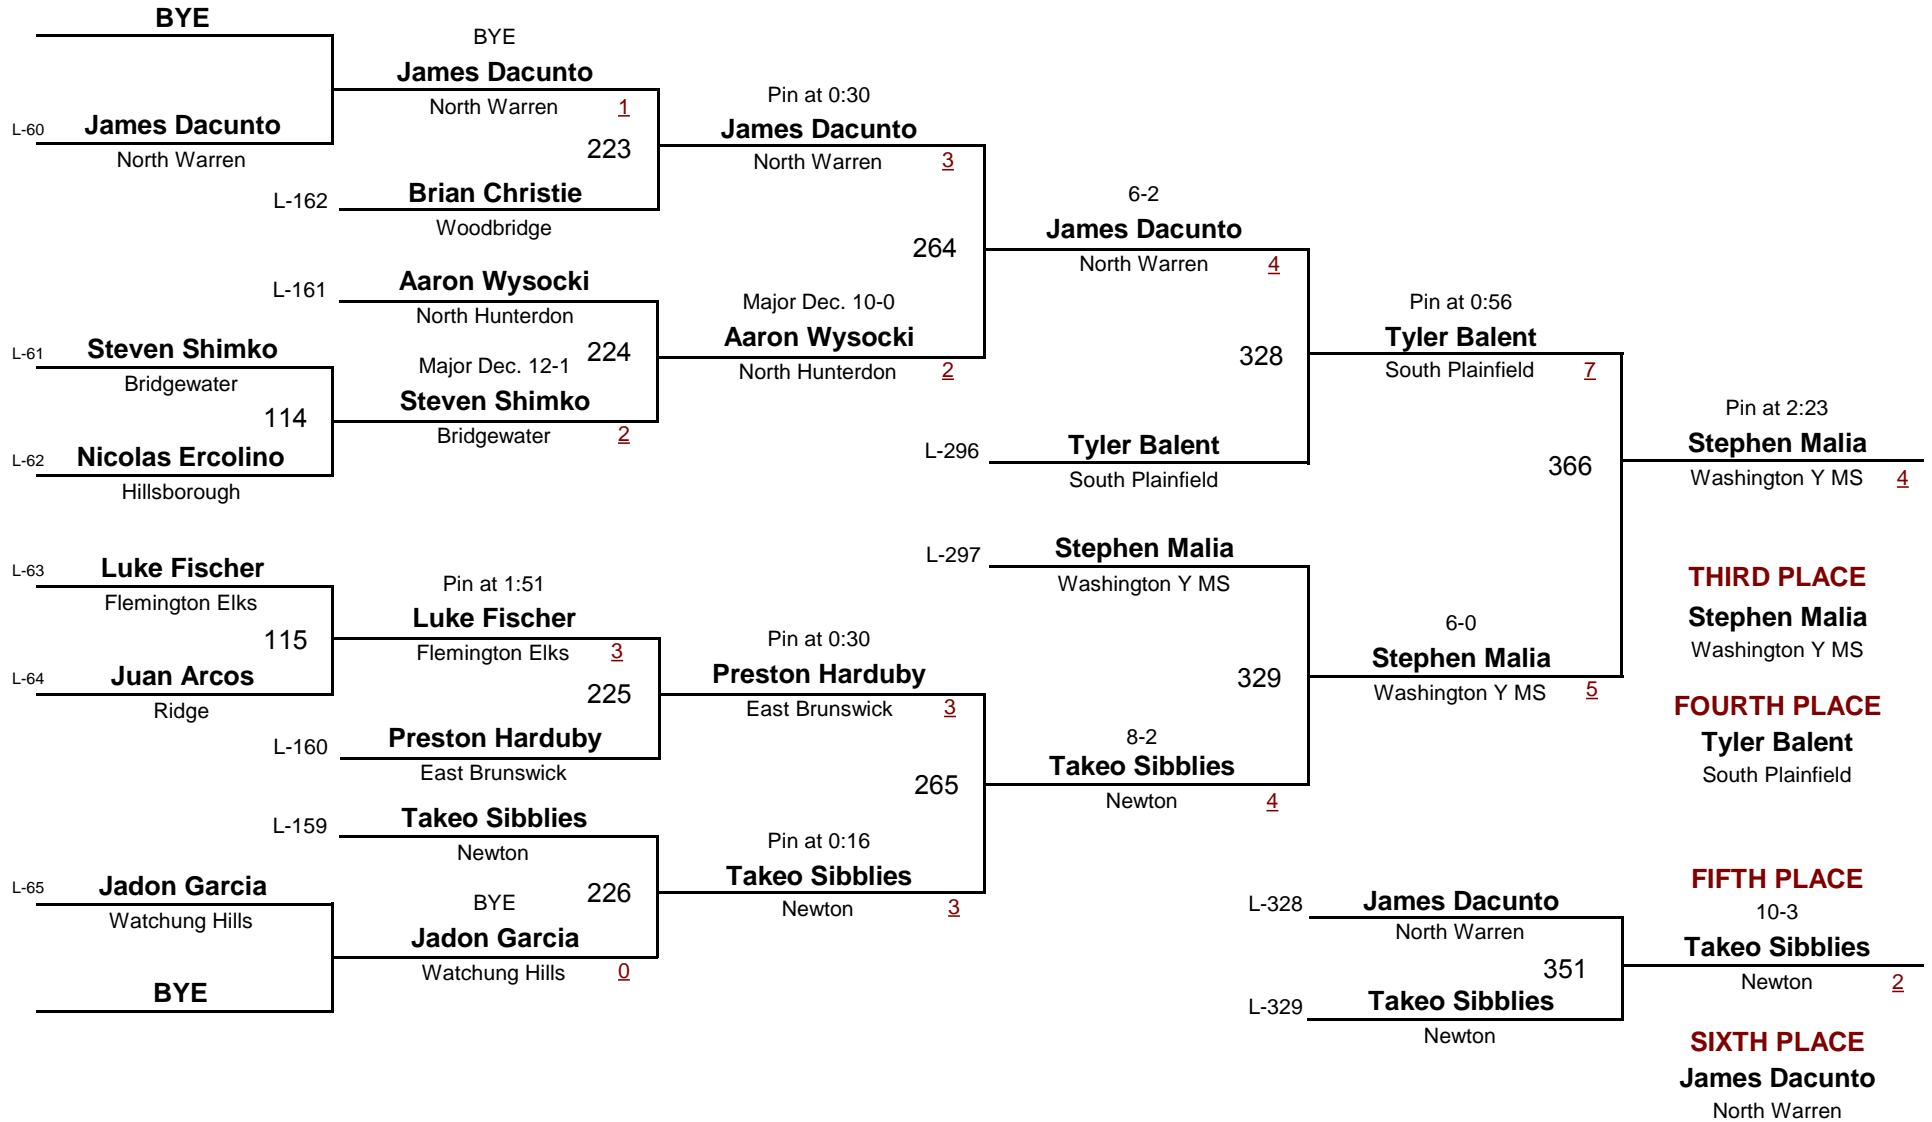

VARSITY

DIVISION

118

WEIGHT

2018 NJGSWL FINAL EXAM

February 4, 2018

Consolation Rounds