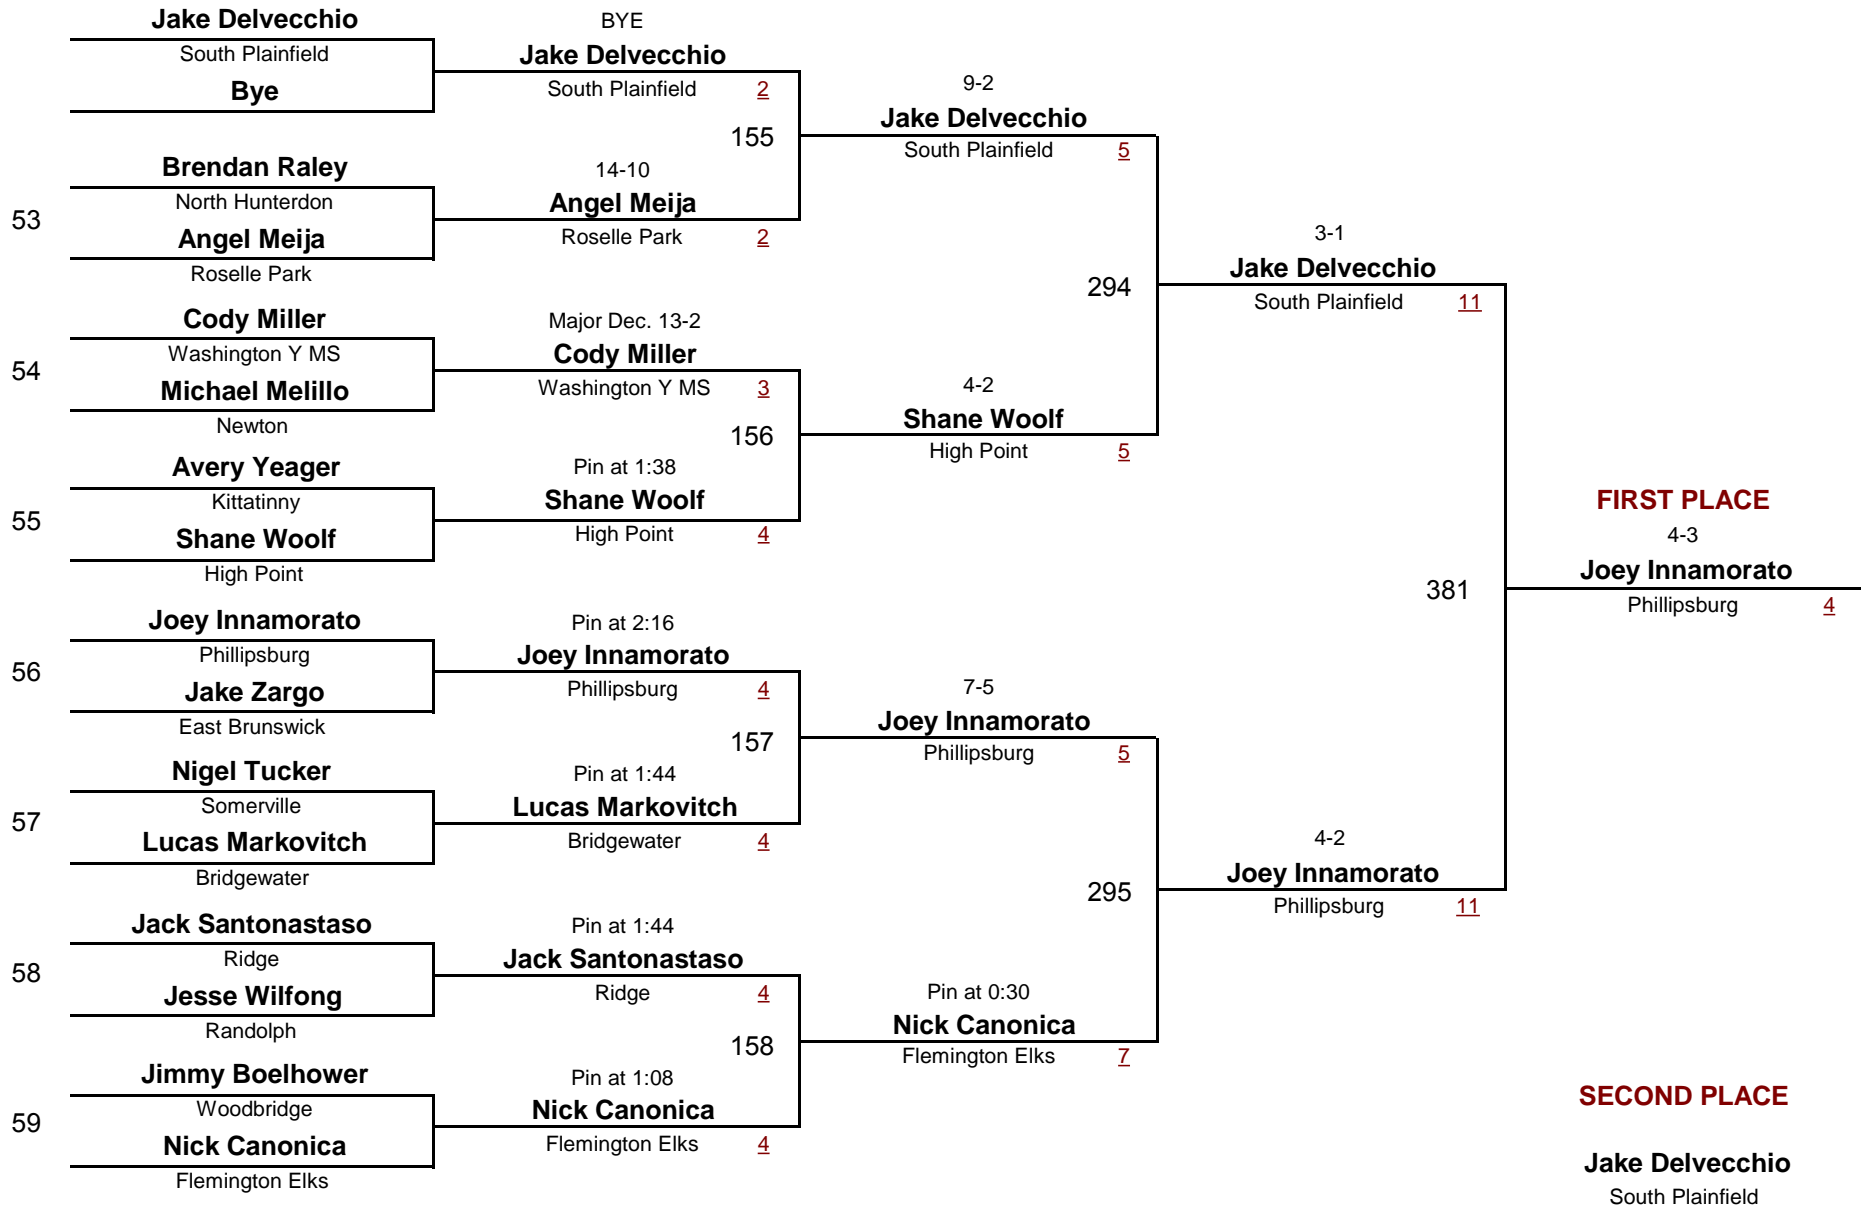

VARSITY

DIVISION

112

WEIGHT

2018 NJGSWL FINAL EXAM

February 4, 2018

Championship Rounds

1