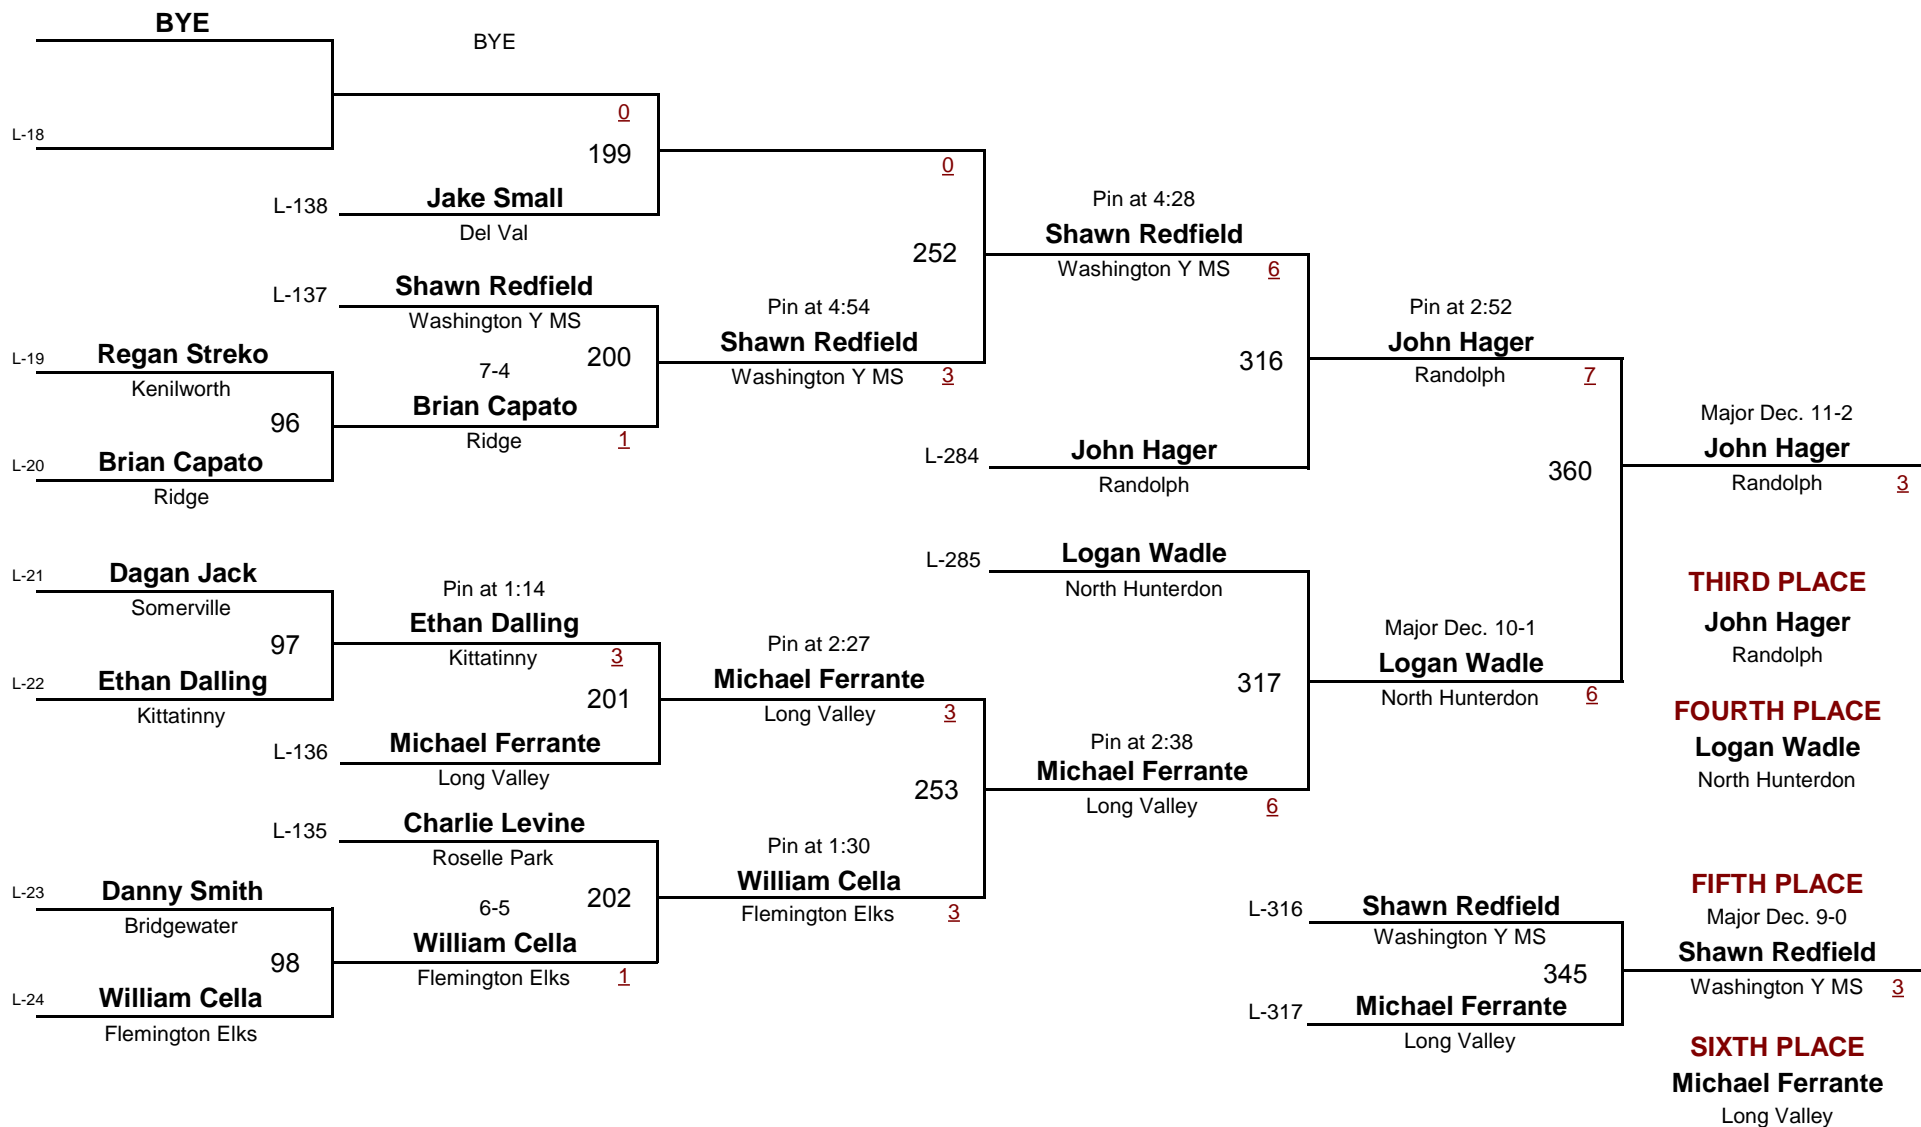

DIVISION

**85**

WEIGHT

**2018 NJGSWL FINAL EXAM**

February 4, 2018

**Consolation Rounds**

**VARSITY**

**90**