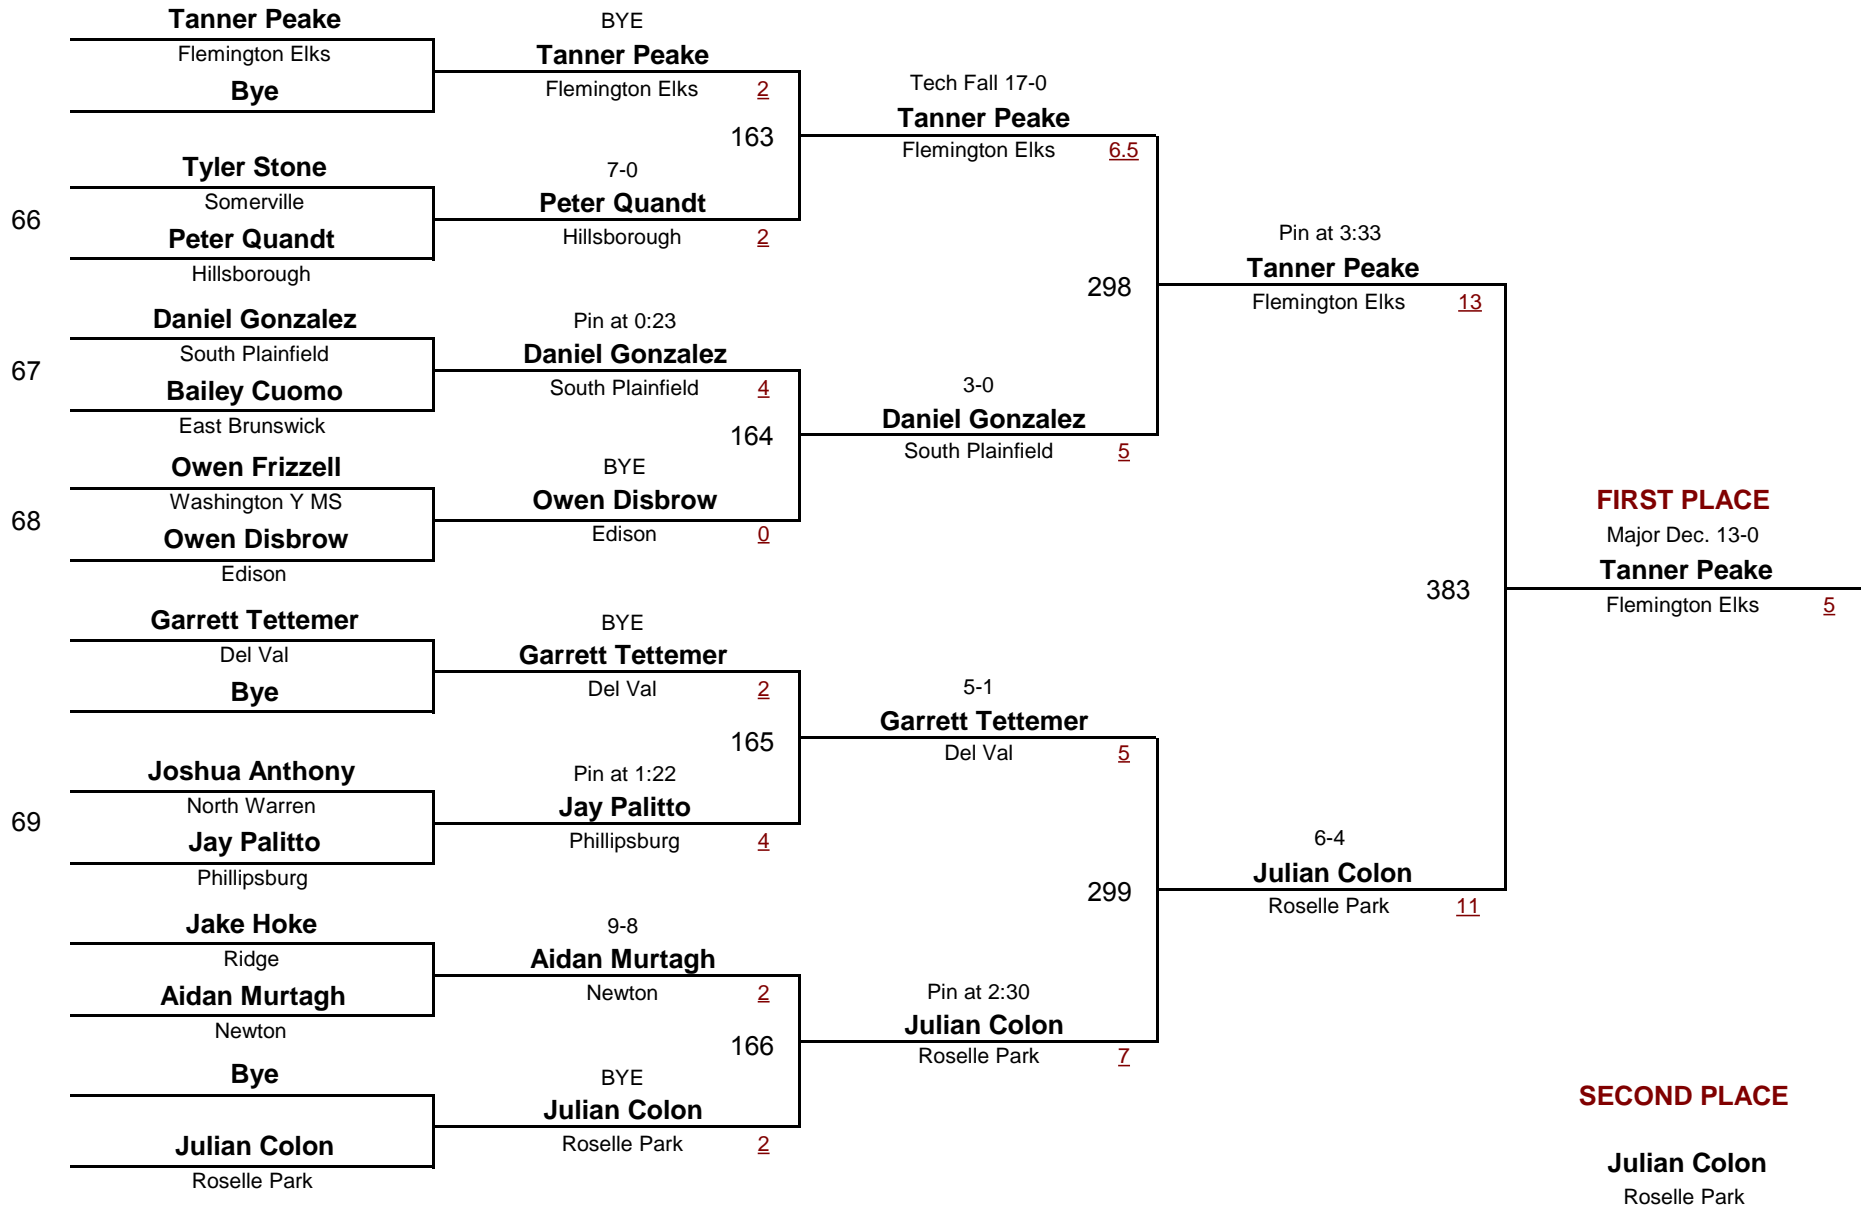

VARSITY

124

2018 NJGSWL FINAL EXAM

DIVISION

WEIGHT

February 4, 2018

Championship Rounds

1