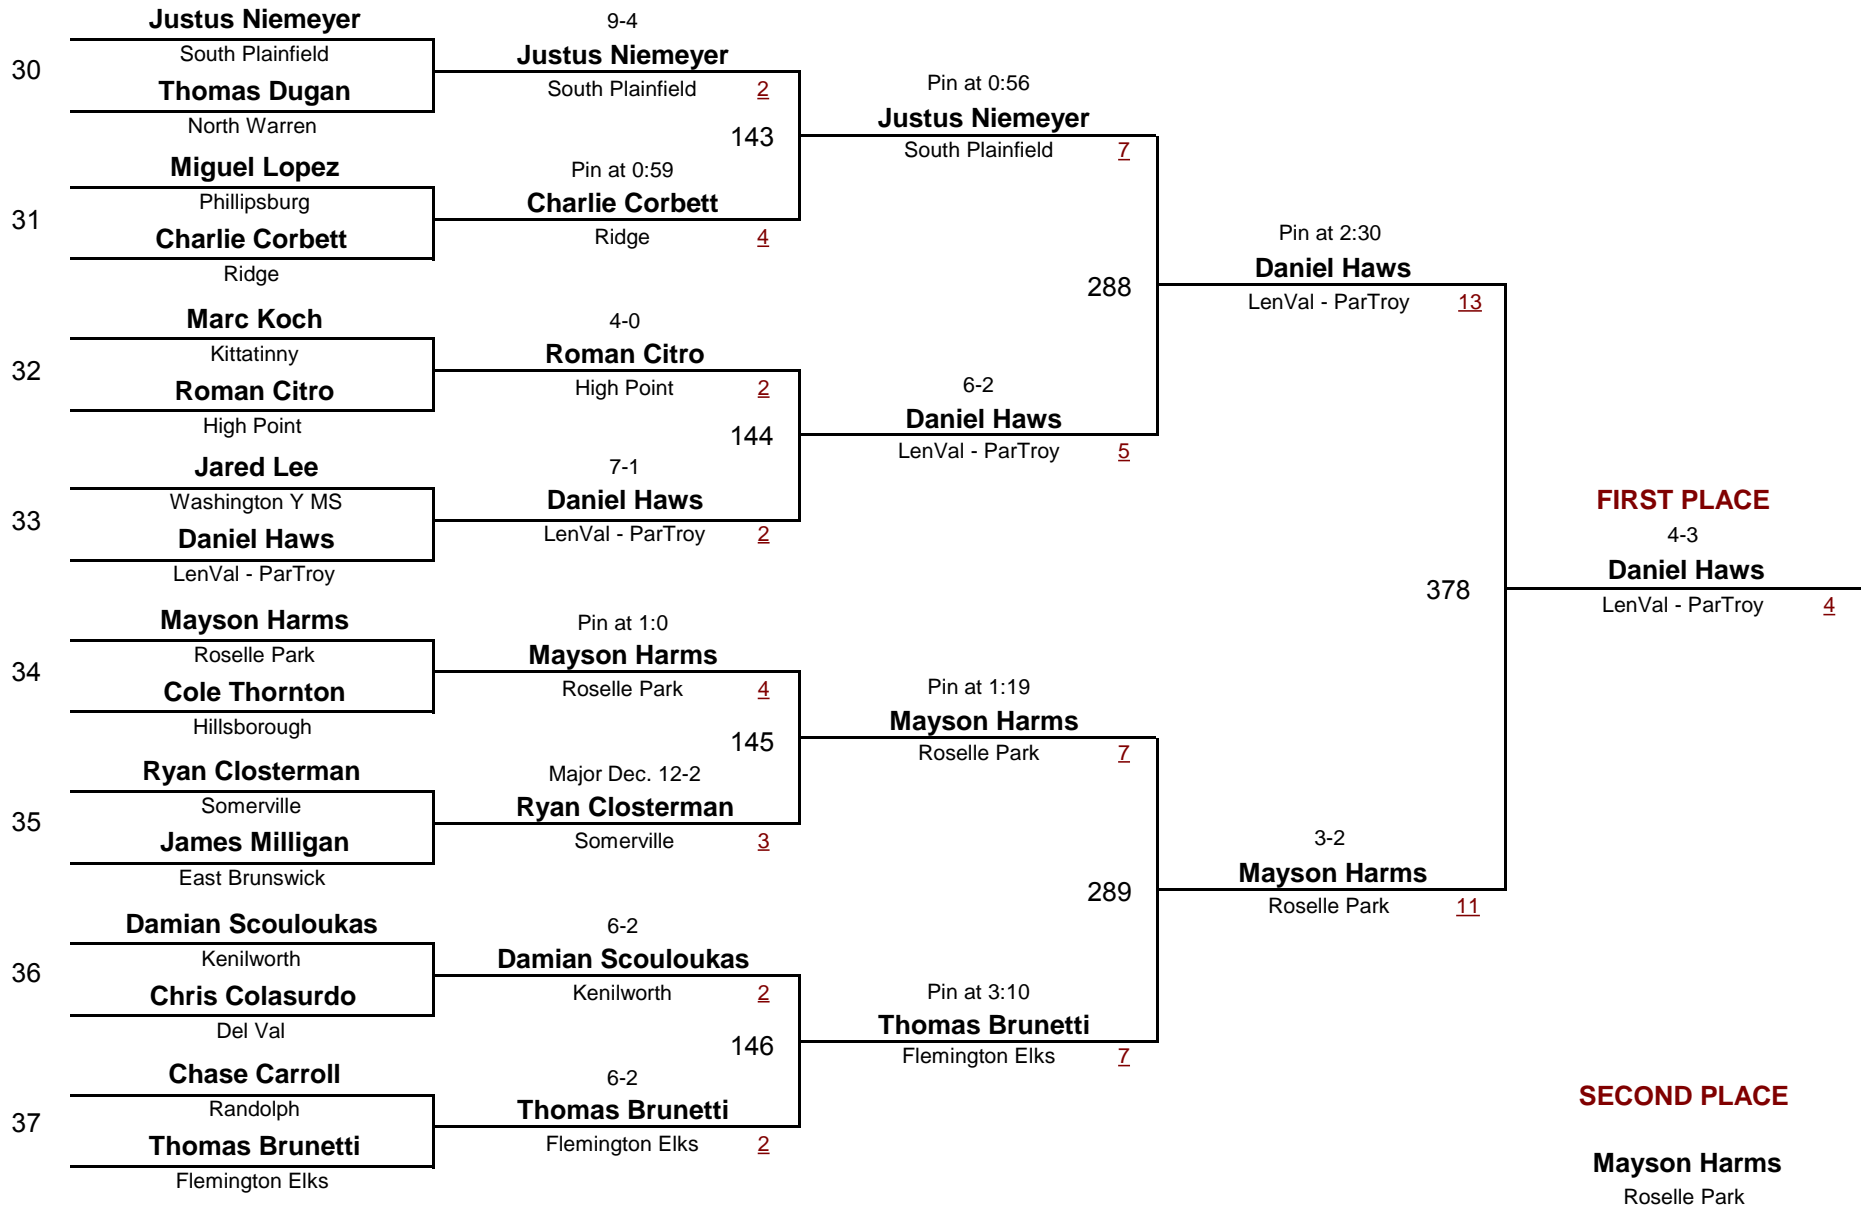

VARSITY

95

2018 NJGSWL FINAL EXAM

DIVISION

WEIGHT

February 4, 2018

Championship Rounds

1