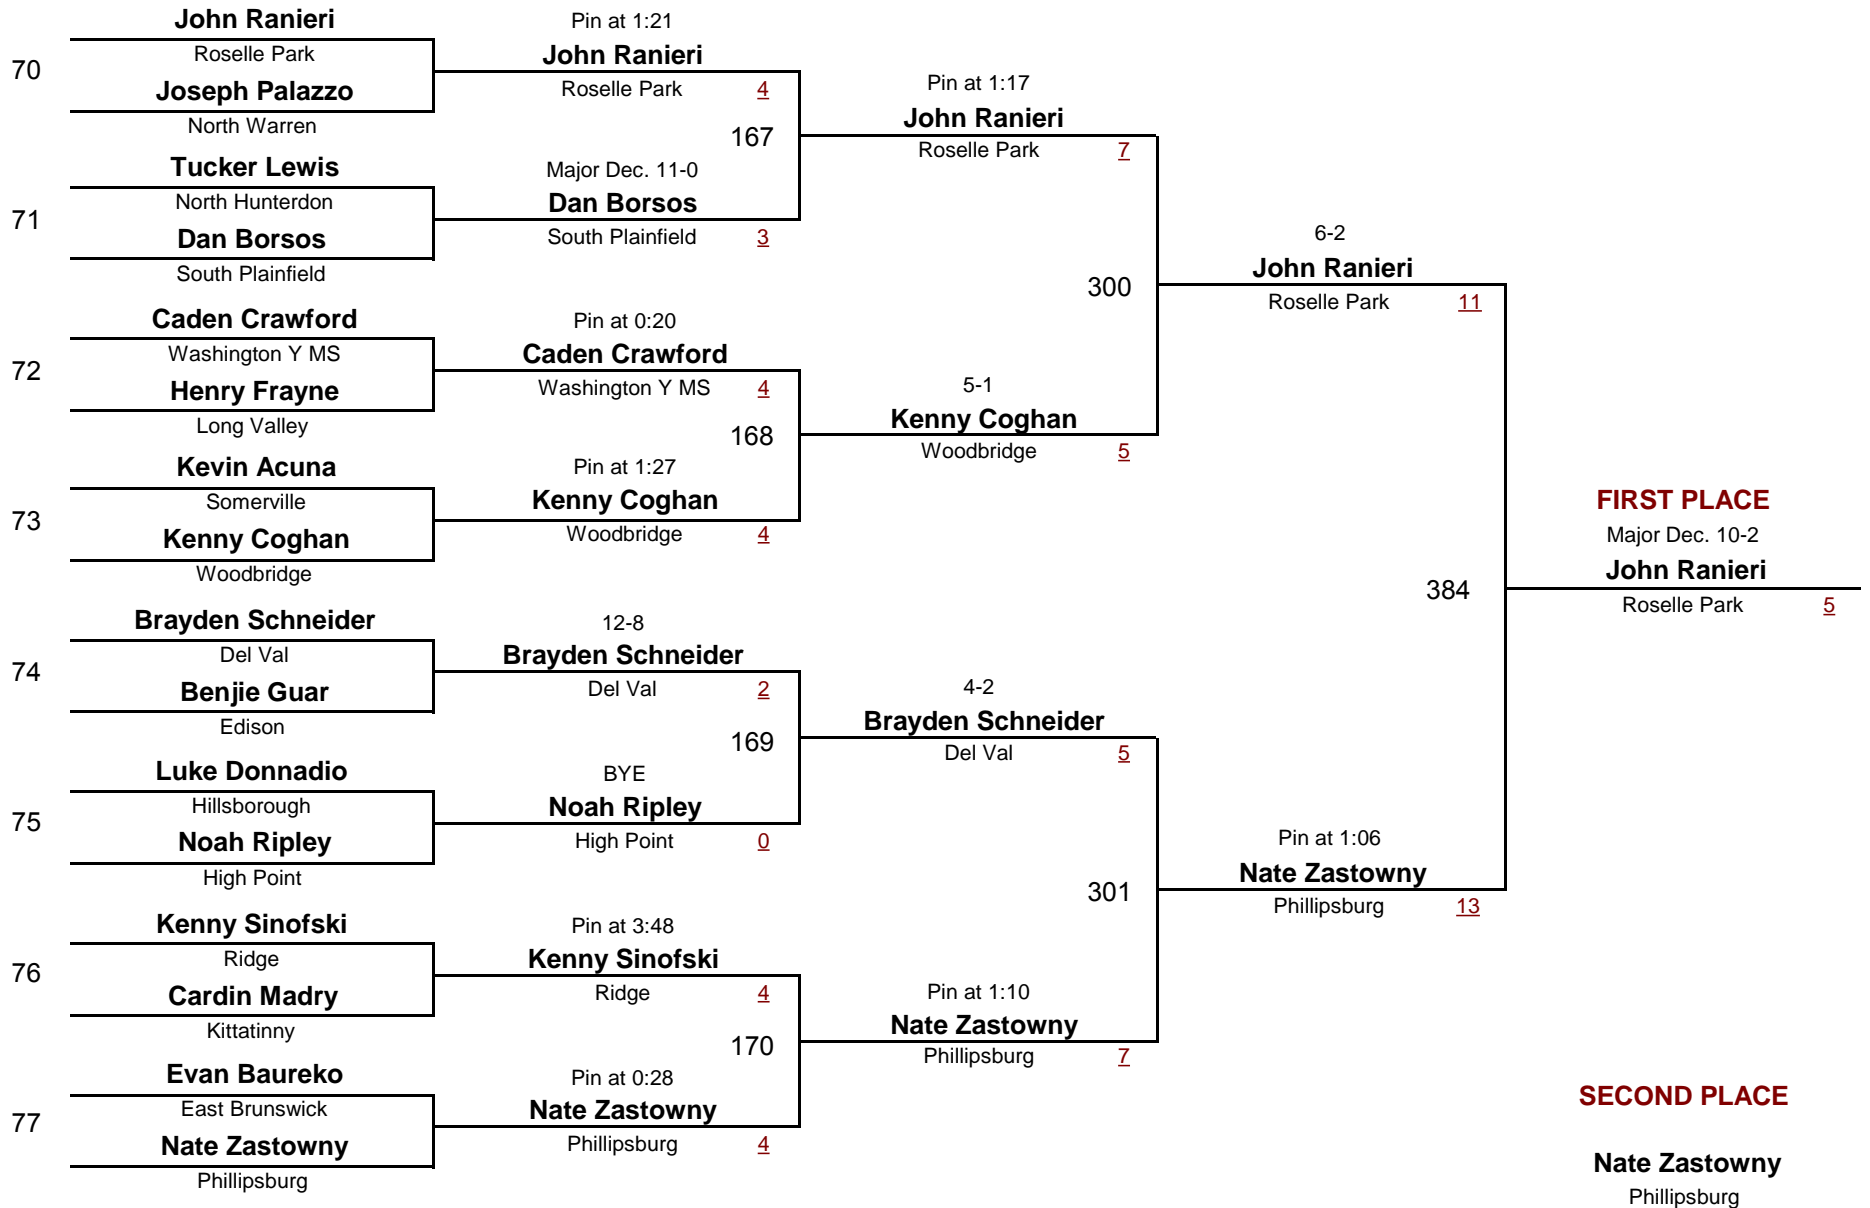

VARSITY

130

2018 NJGSWL FINAL EXAM

DIVISION

WEIGHT

February 4, 2018

Championship Rounds

1