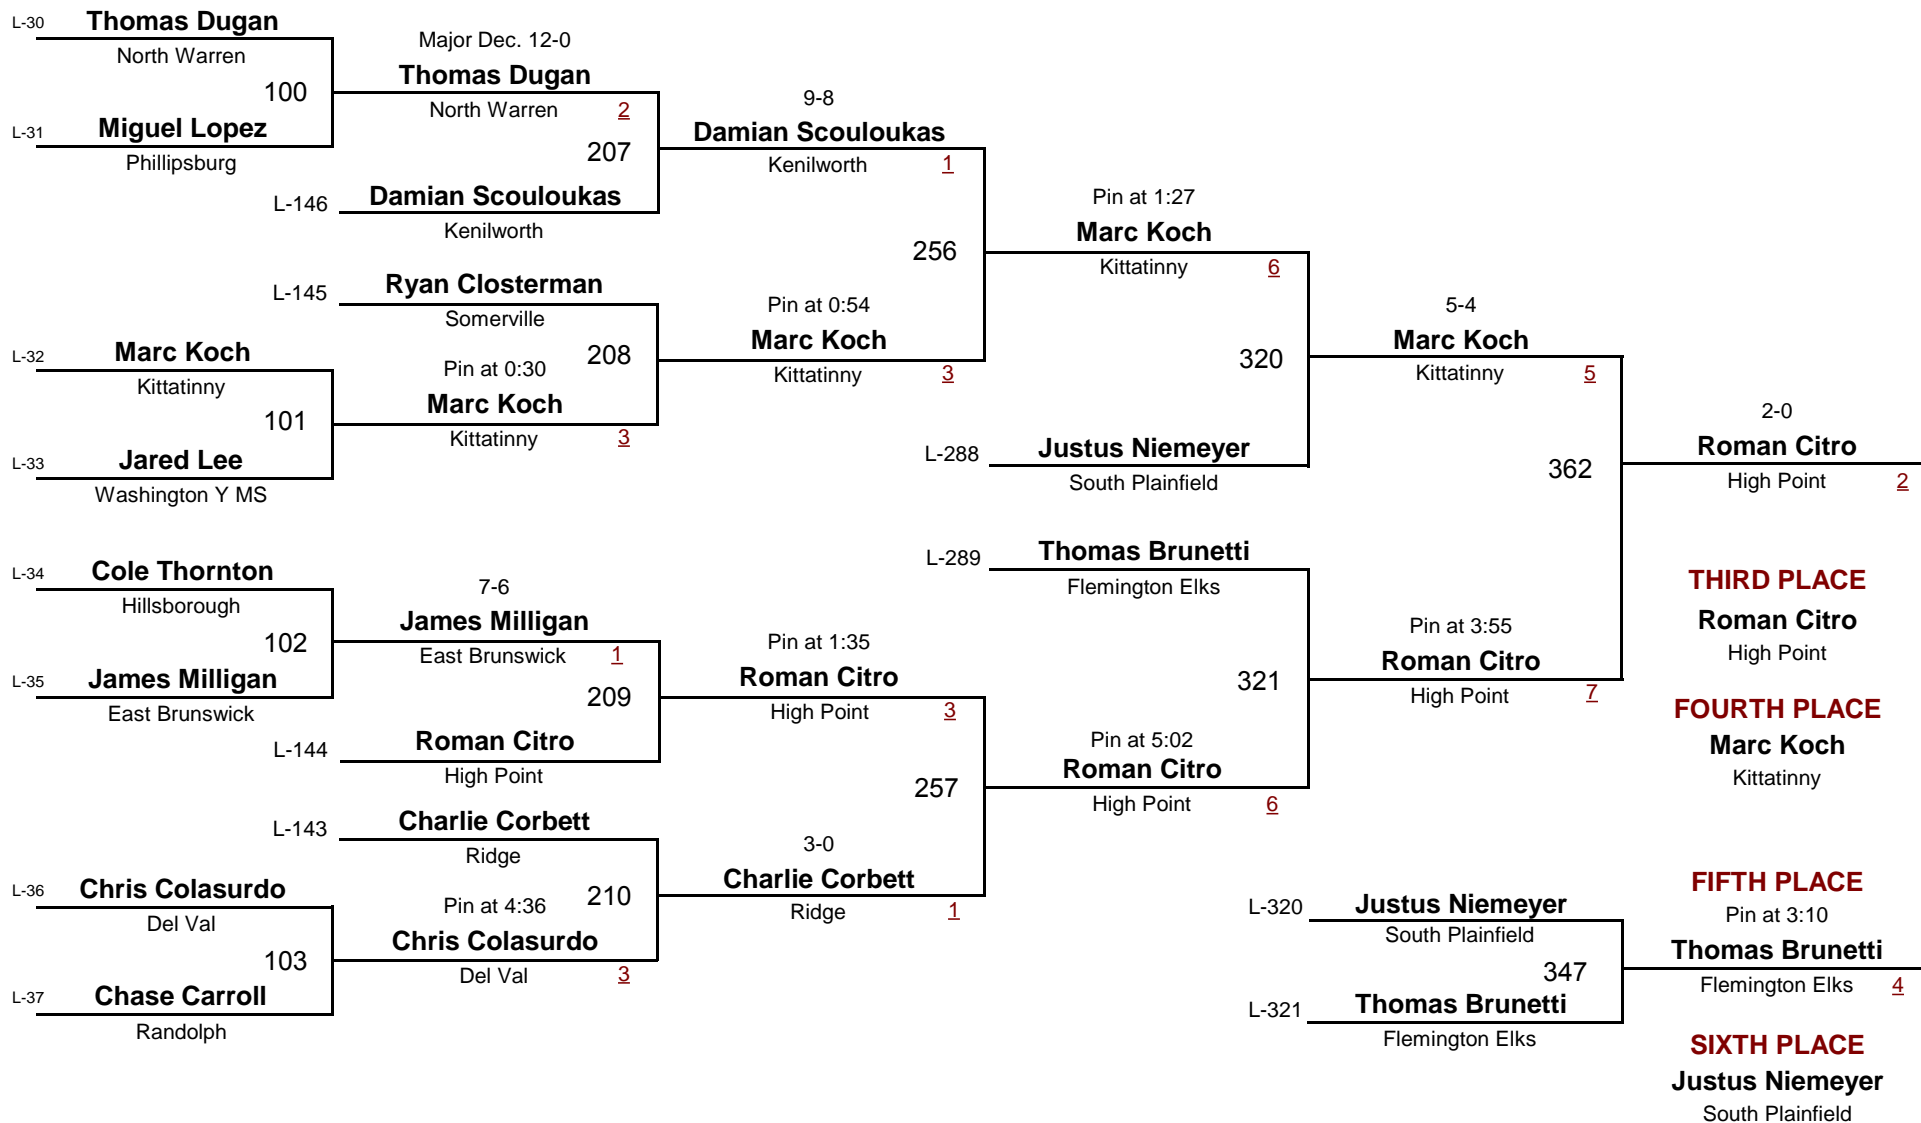

VARSITY

DIVISION

95

WEIGHT

2018 NJGSWL FINAL EXAM

February 4, 2018

Consolation Rounds