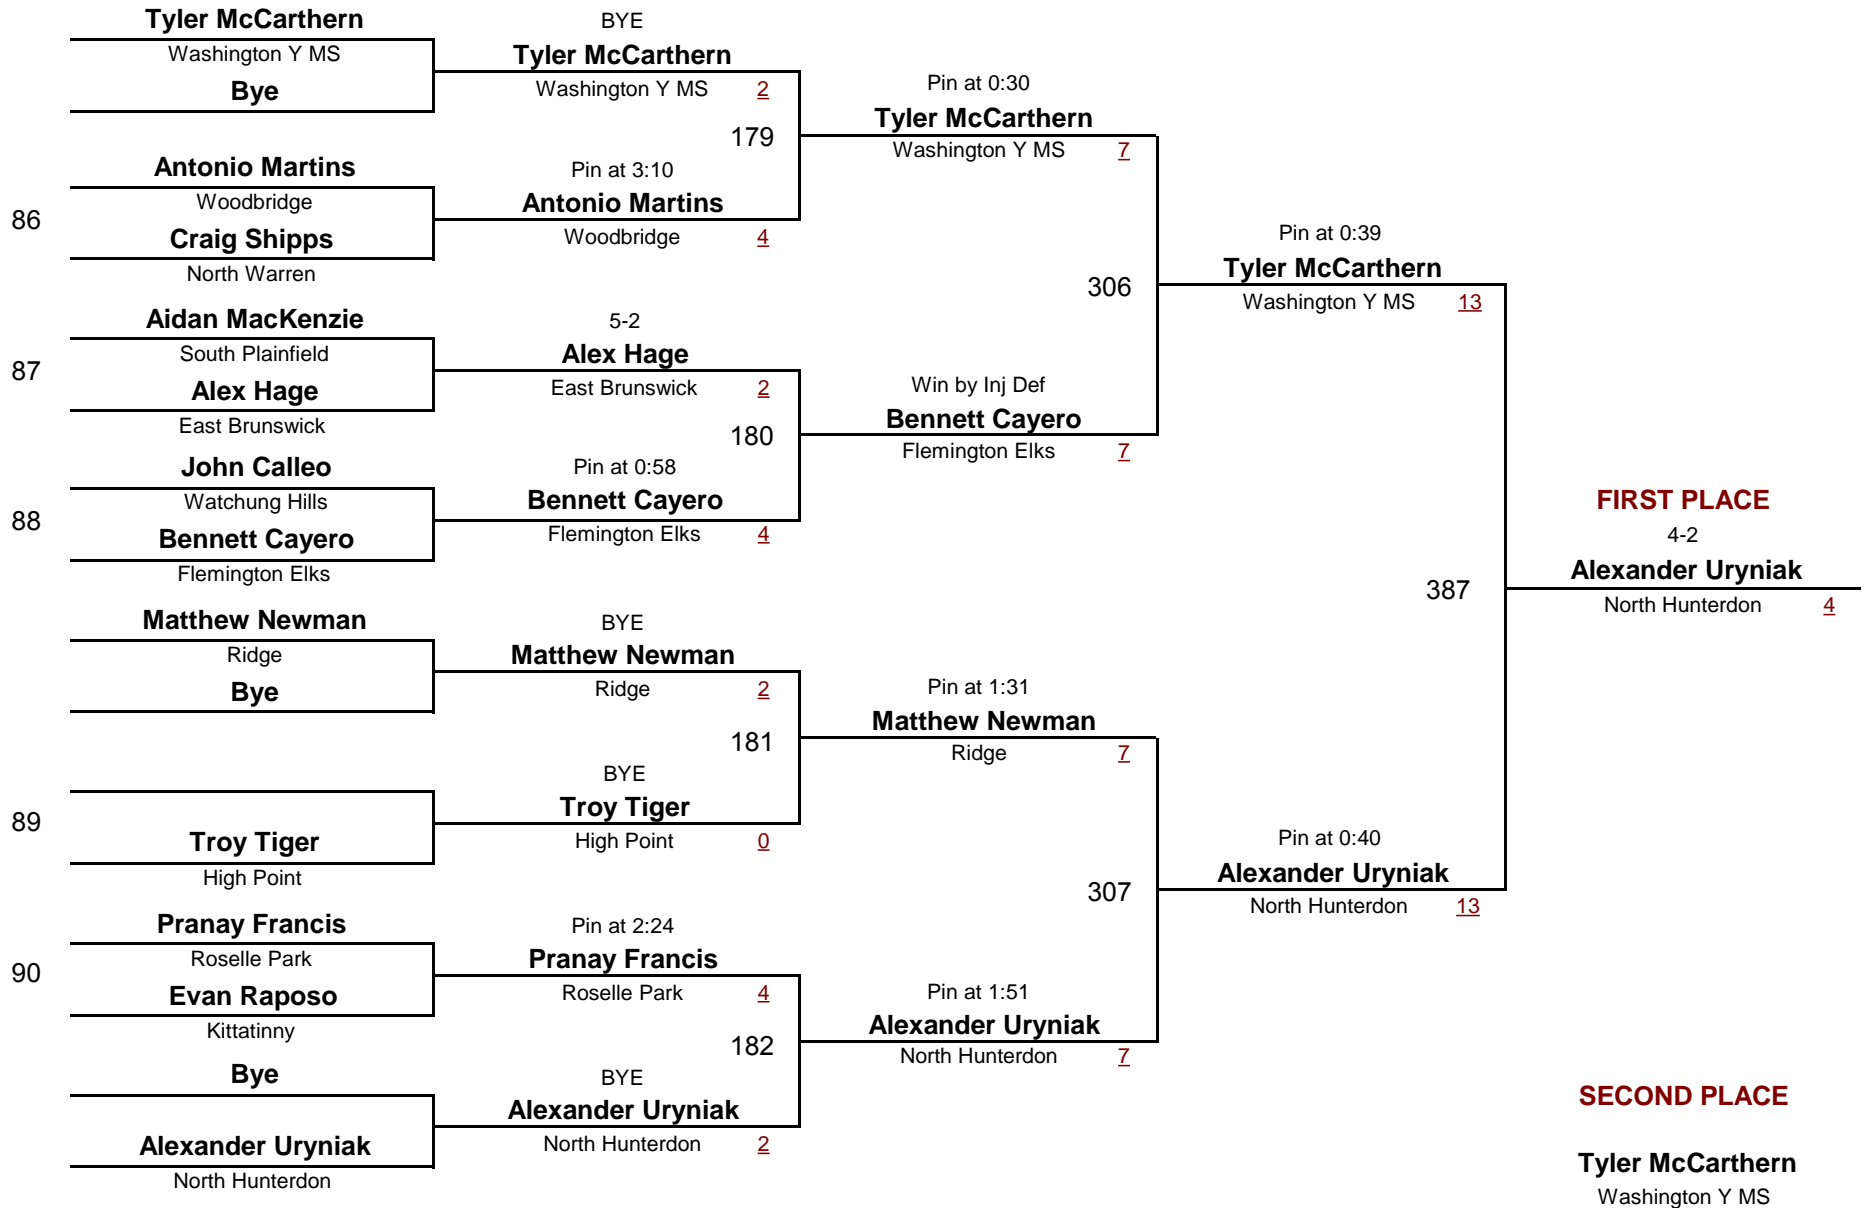

**VARSITY**

**175**

**2018 NJGSWL FINAL EXAM**

DIVISION

WEIGHT

February 4, 2018

**Championship Rounds**

1