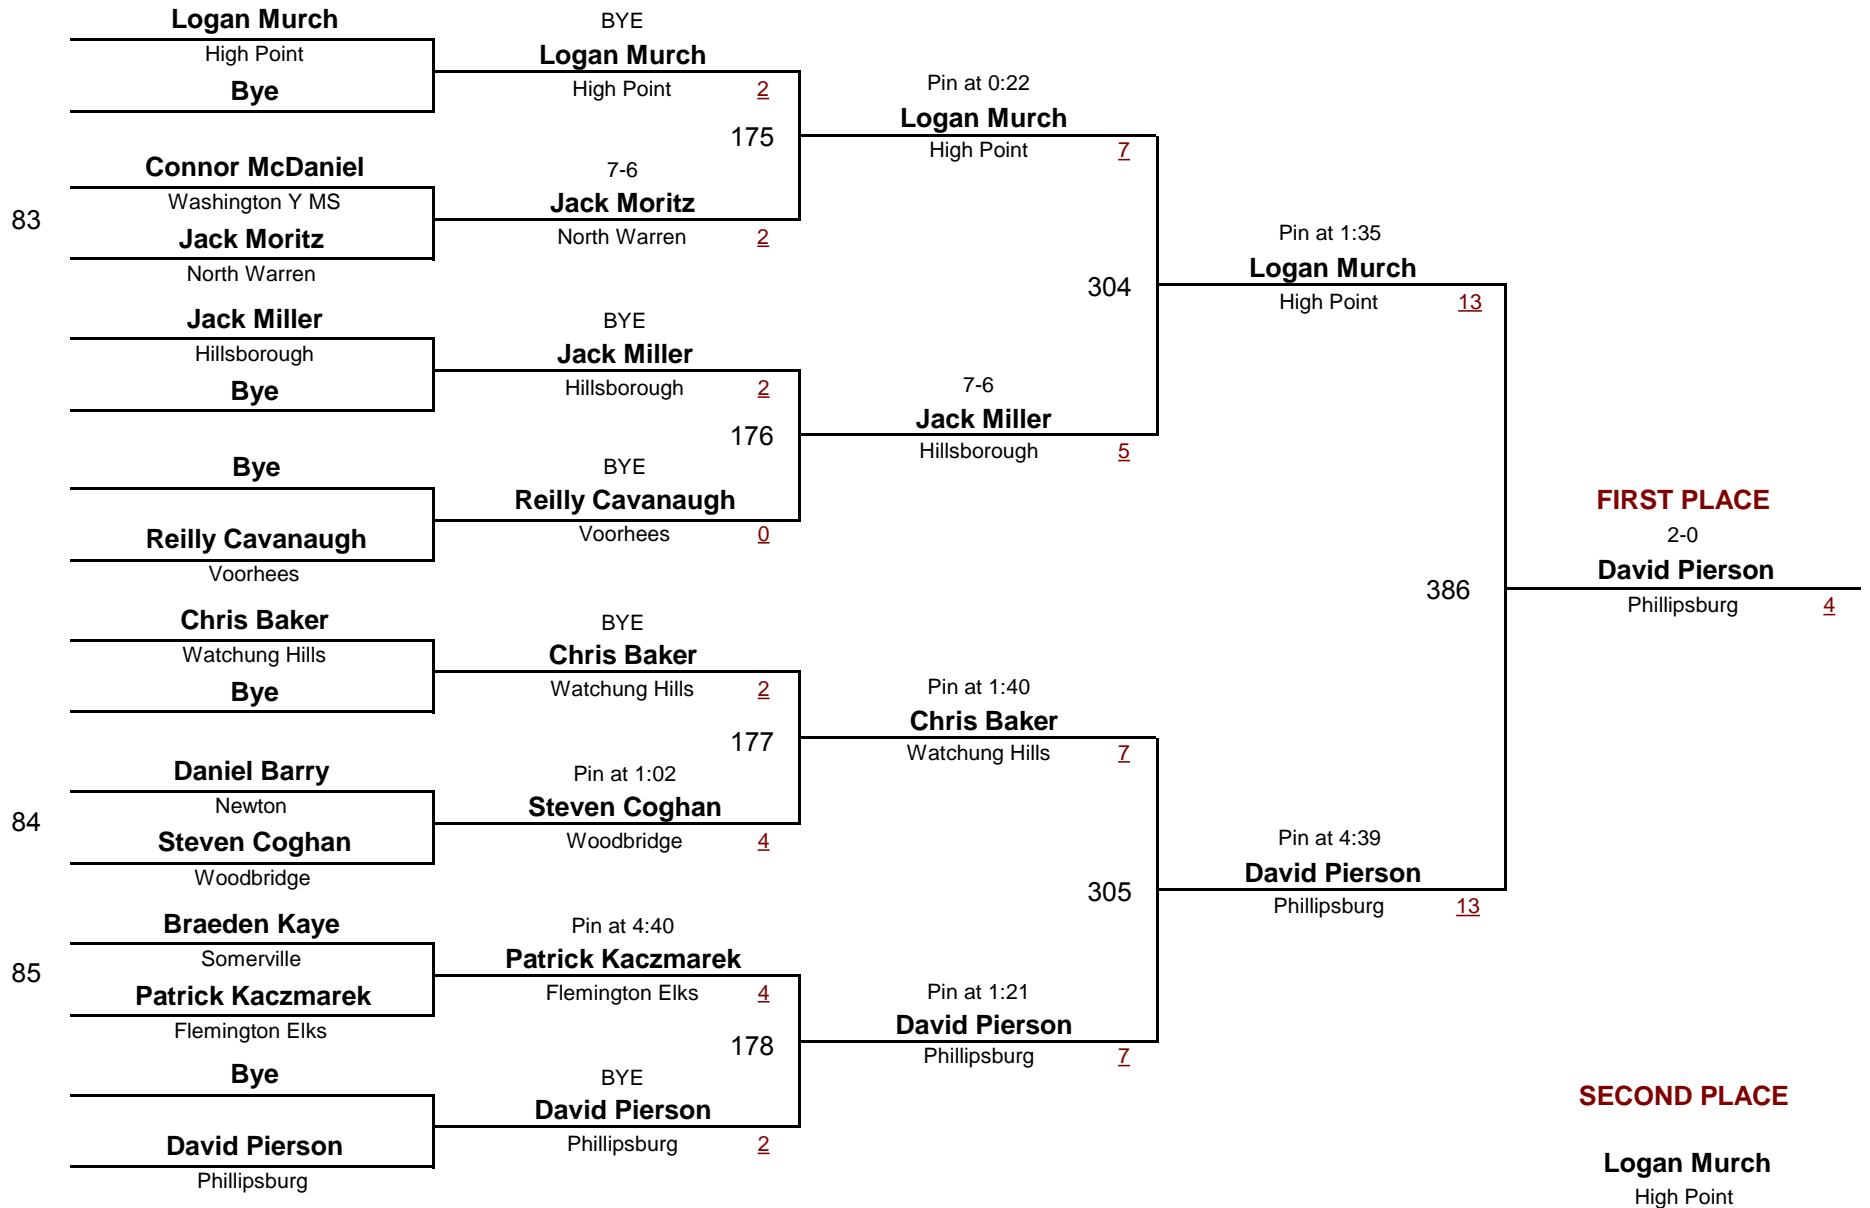

**VARSITY**

DIVISION

**150**

WEIGHT

**2018 NJGSWL FINAL EXAM**

February 4, 2018

**Championship Rounds**

1