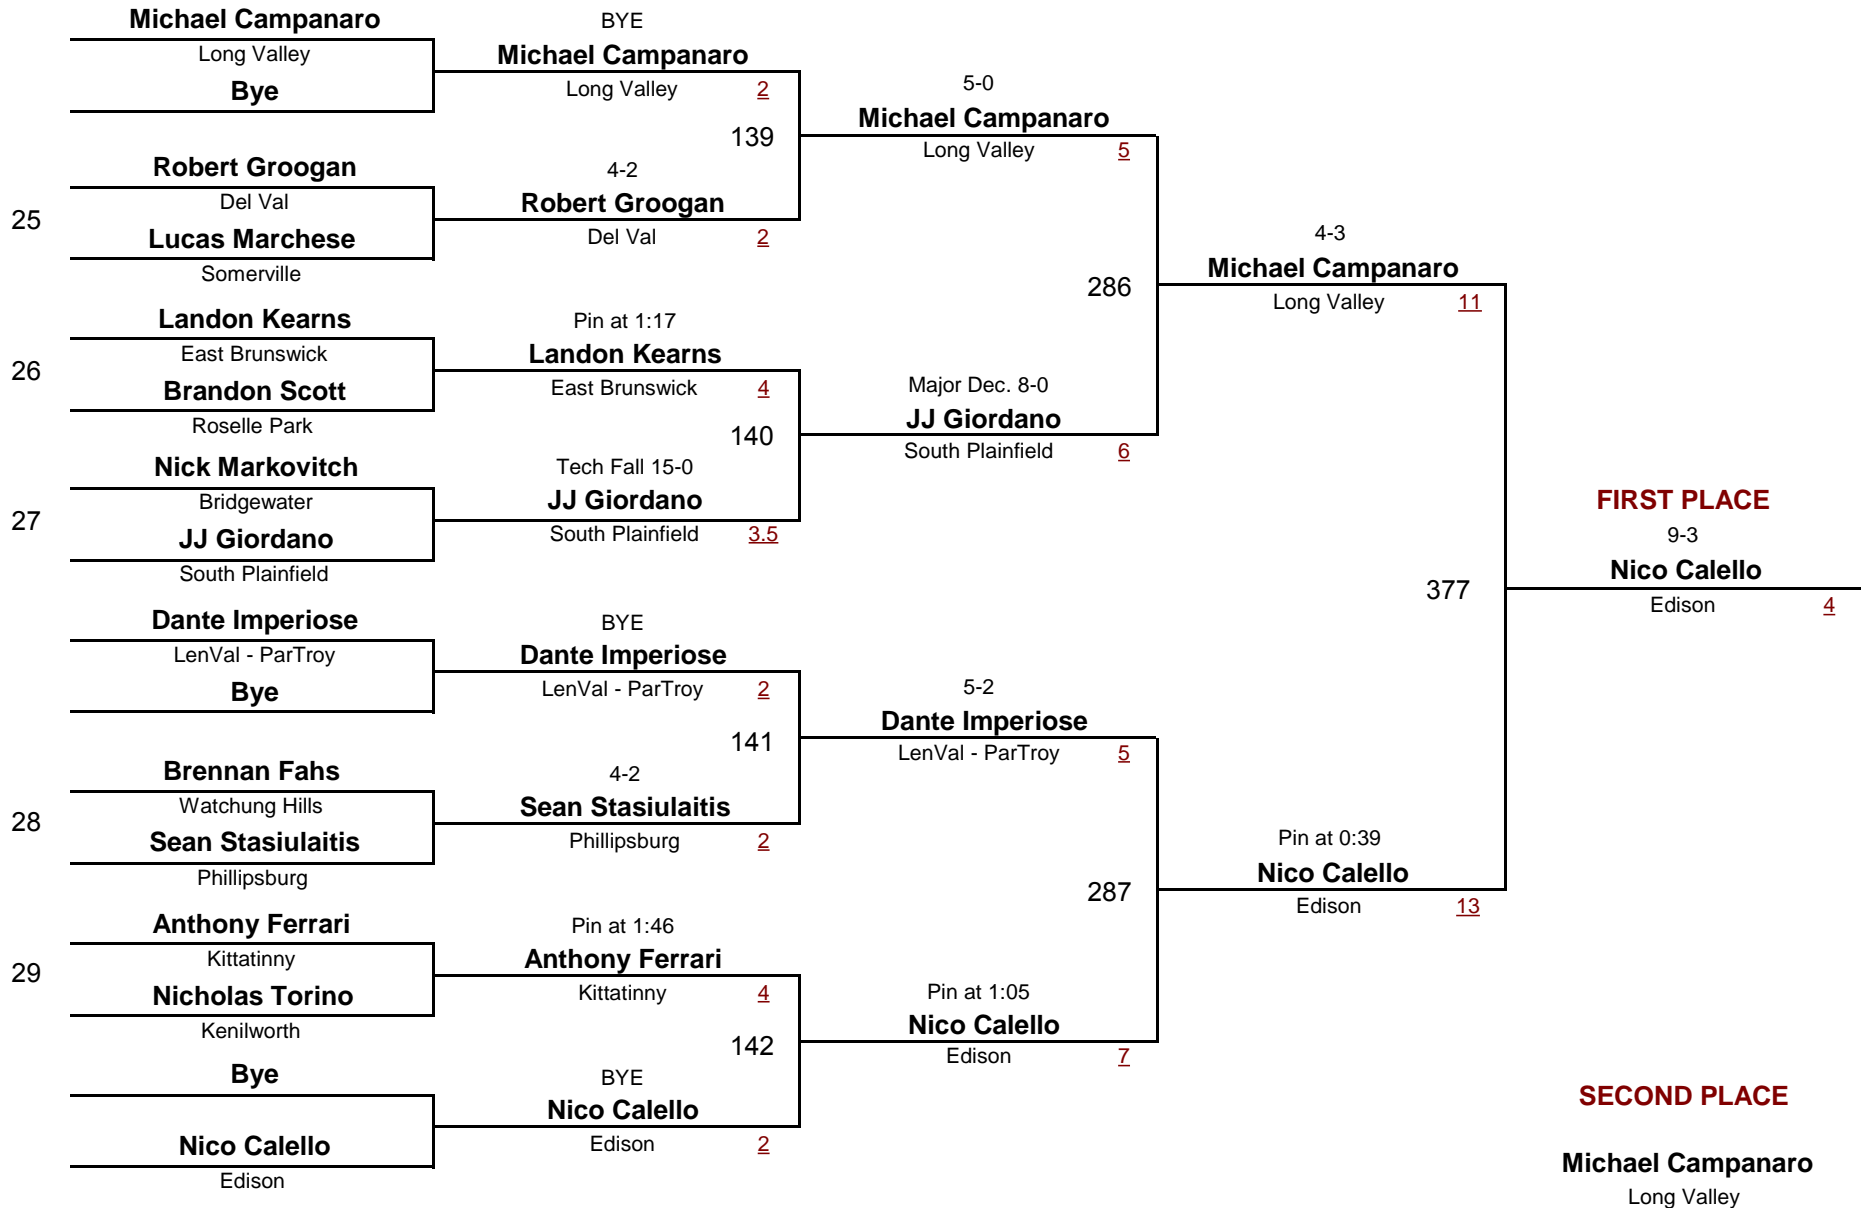

**2018 NJGSWL FINAL EXAM**

DIVISION

WEIGHT

February 4, 2018

**Championship Rounds**

1

**VARSITY**

DIVISION