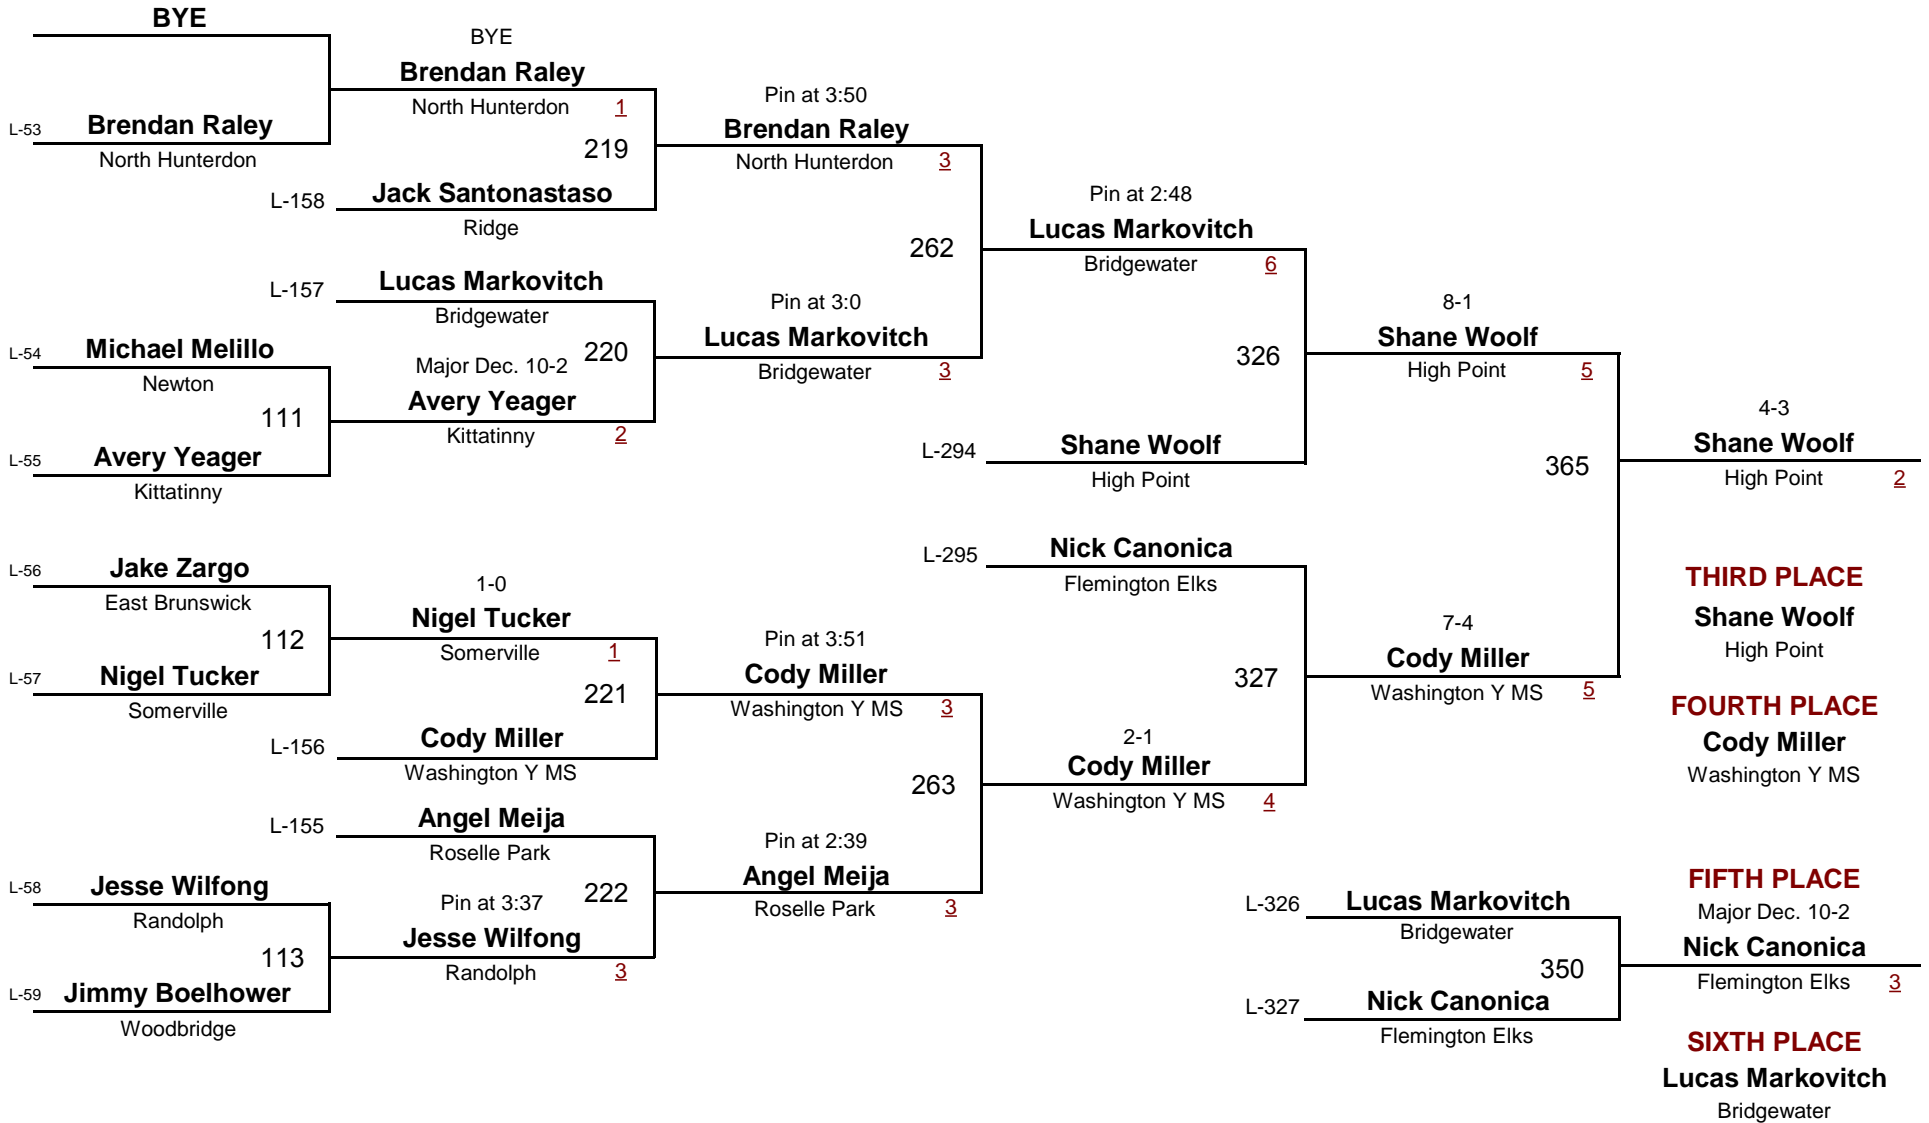

VARSITY

DIVISION

112

WEIGHT

2018 NJGSWL FINAL EXAM

February 4, 2018

Consolation Rounds