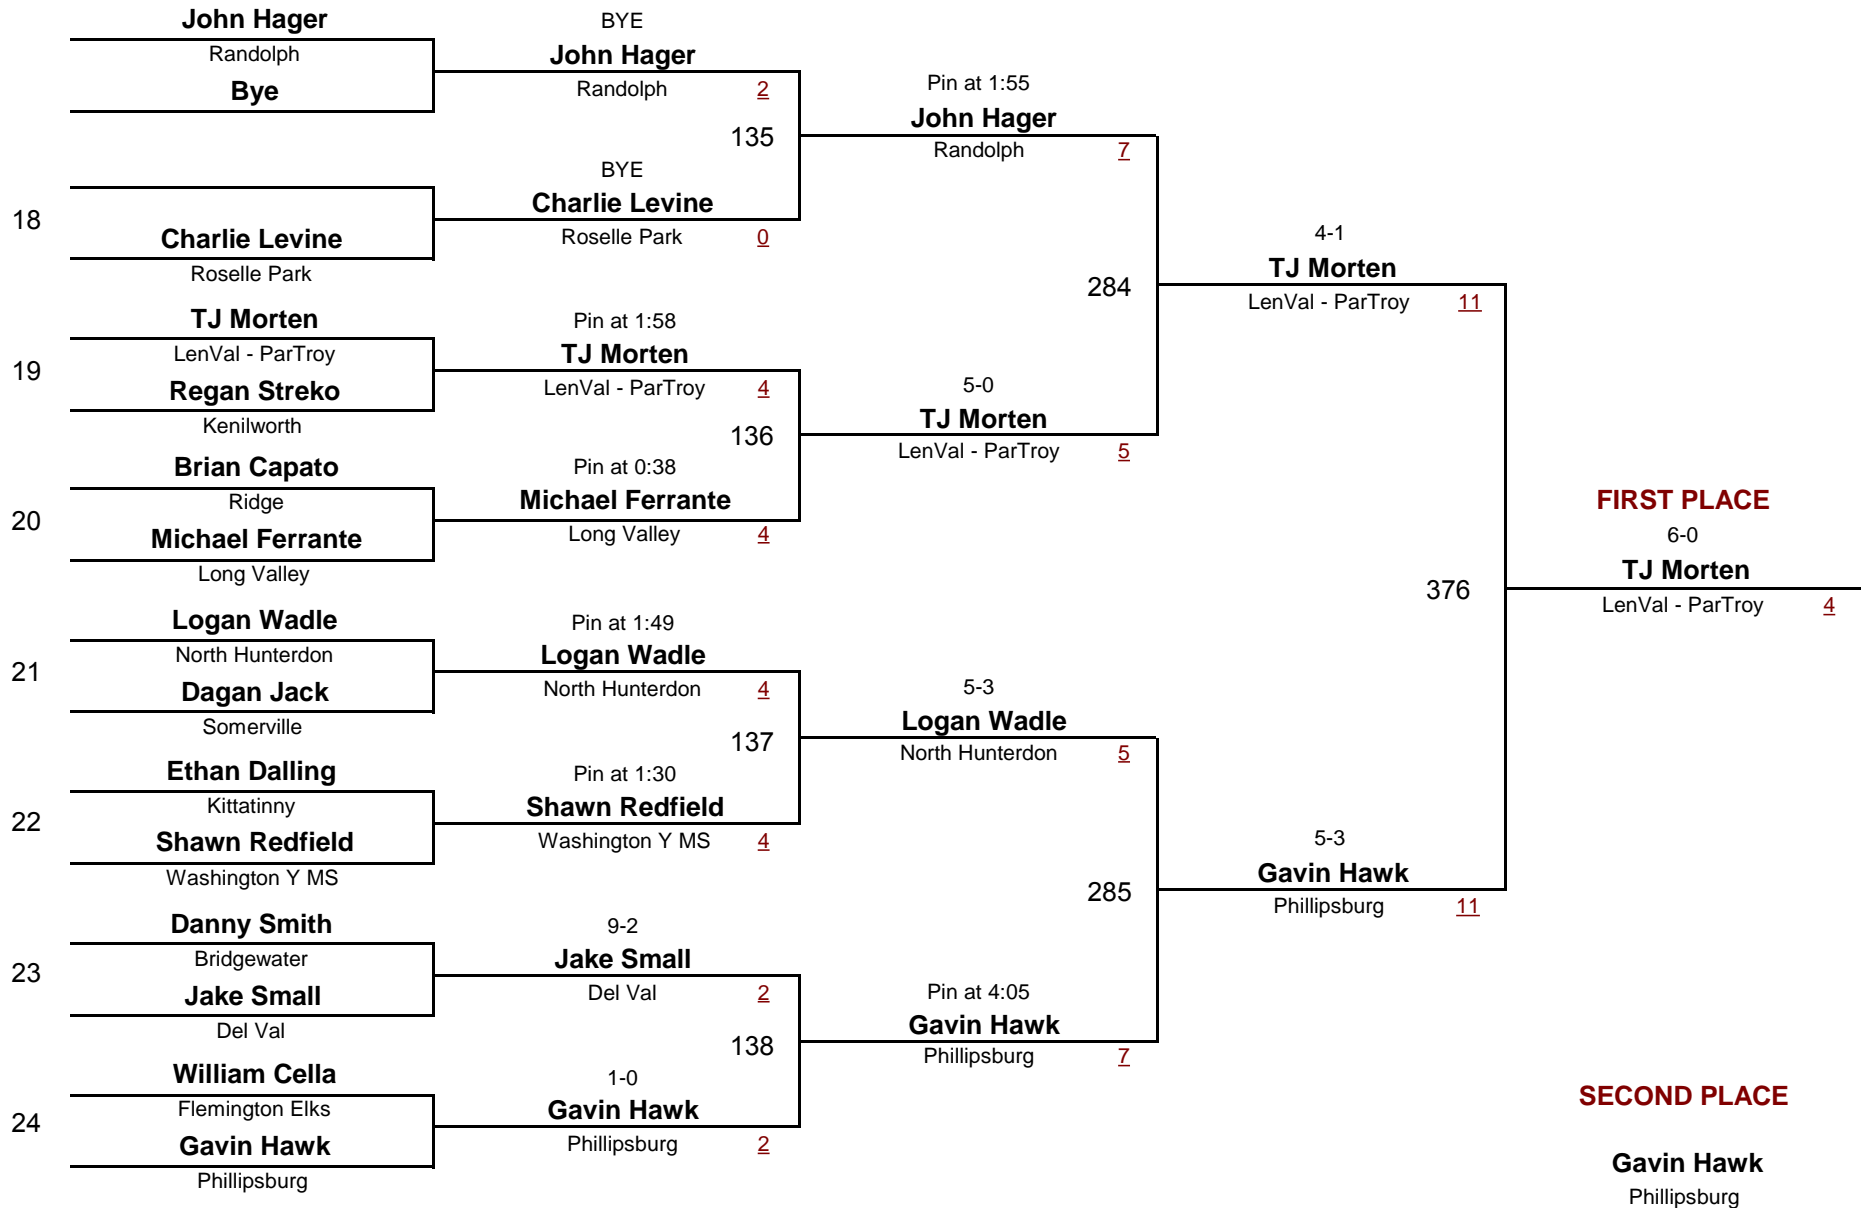

**85**

**2018 NJGSWL FINAL EXAM**

DIVISION

WEIGHT

February 4, 2018

**Championship Rounds**

1

**VARSITY**