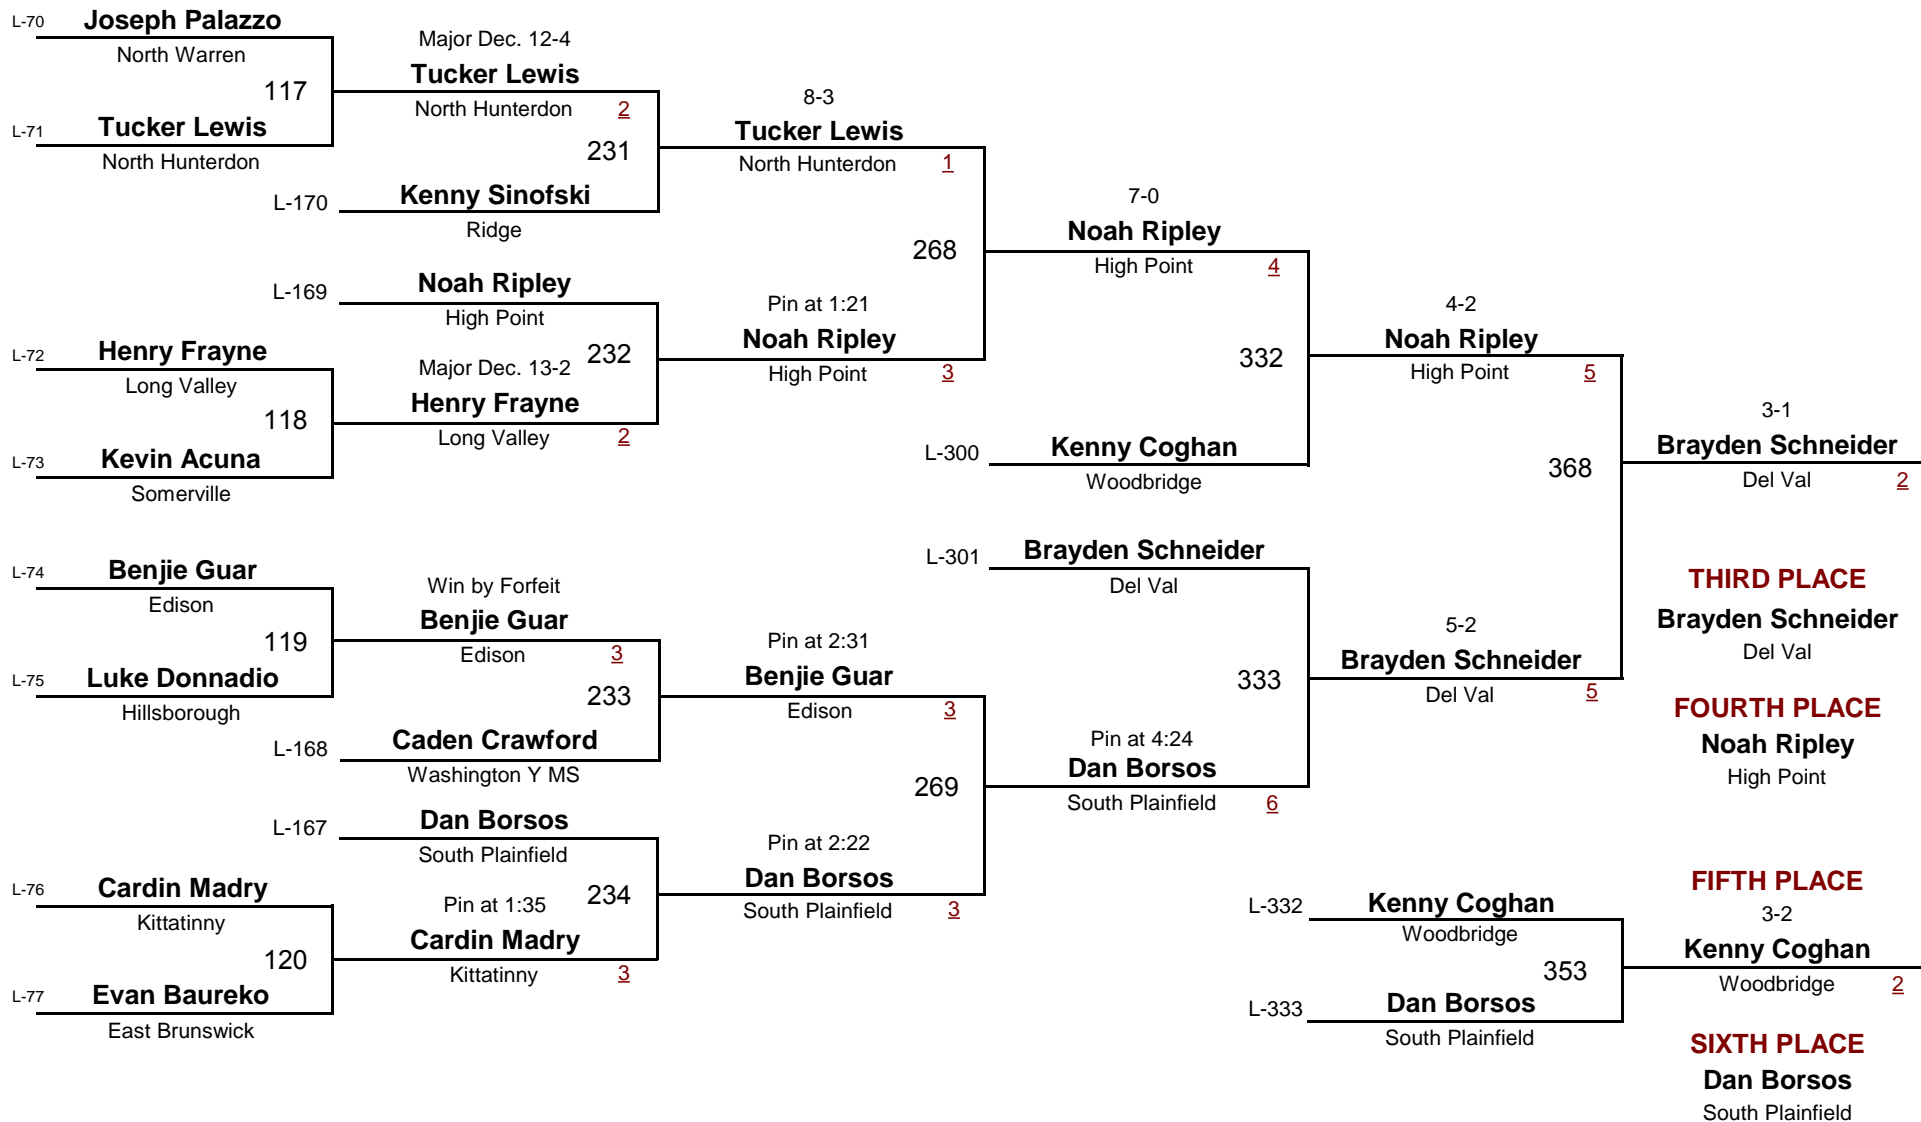

1

**VARSITY**

DIVISION

**130**

WEIGHT

**2018 NJGSWL FINAL EXAM**

February 4, 2018

**Consolation Rounds**