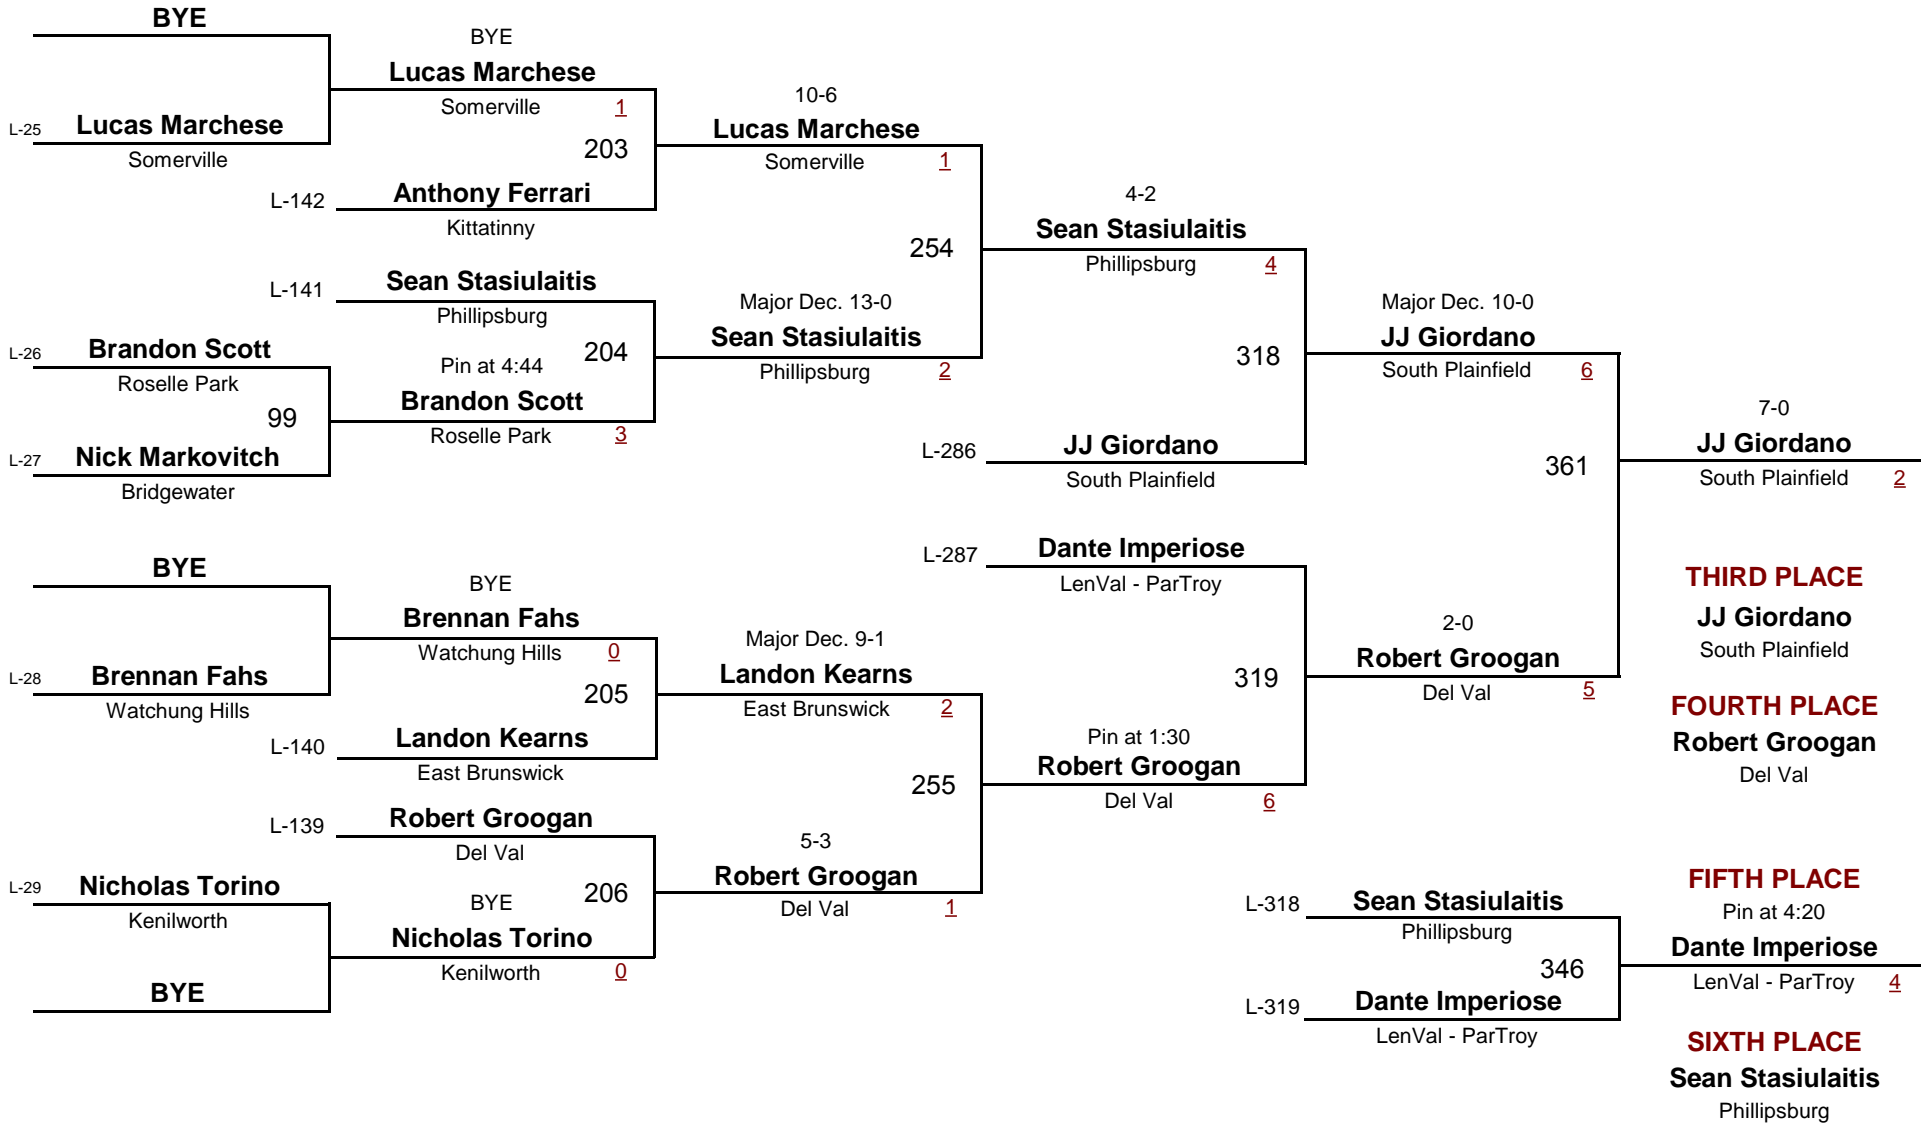

VARSITY

DIVISION

90

WEIGHT

2018 NJGSWL FINAL EXAM

February 4, 2018

Consolation Rounds